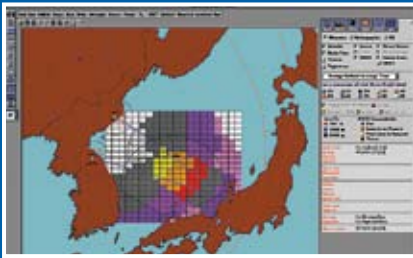

C2BMC Planner

C2BMC extends the range and performance of BMDS assets, enabling global, coordinated missile defense.

- Identifies and tracks multiple threats concurrently
- Adjusts BMDS resources dynamically to maintain multiple threats in the engagement zone through all phases of flight
- Engages multiple threats concurrently