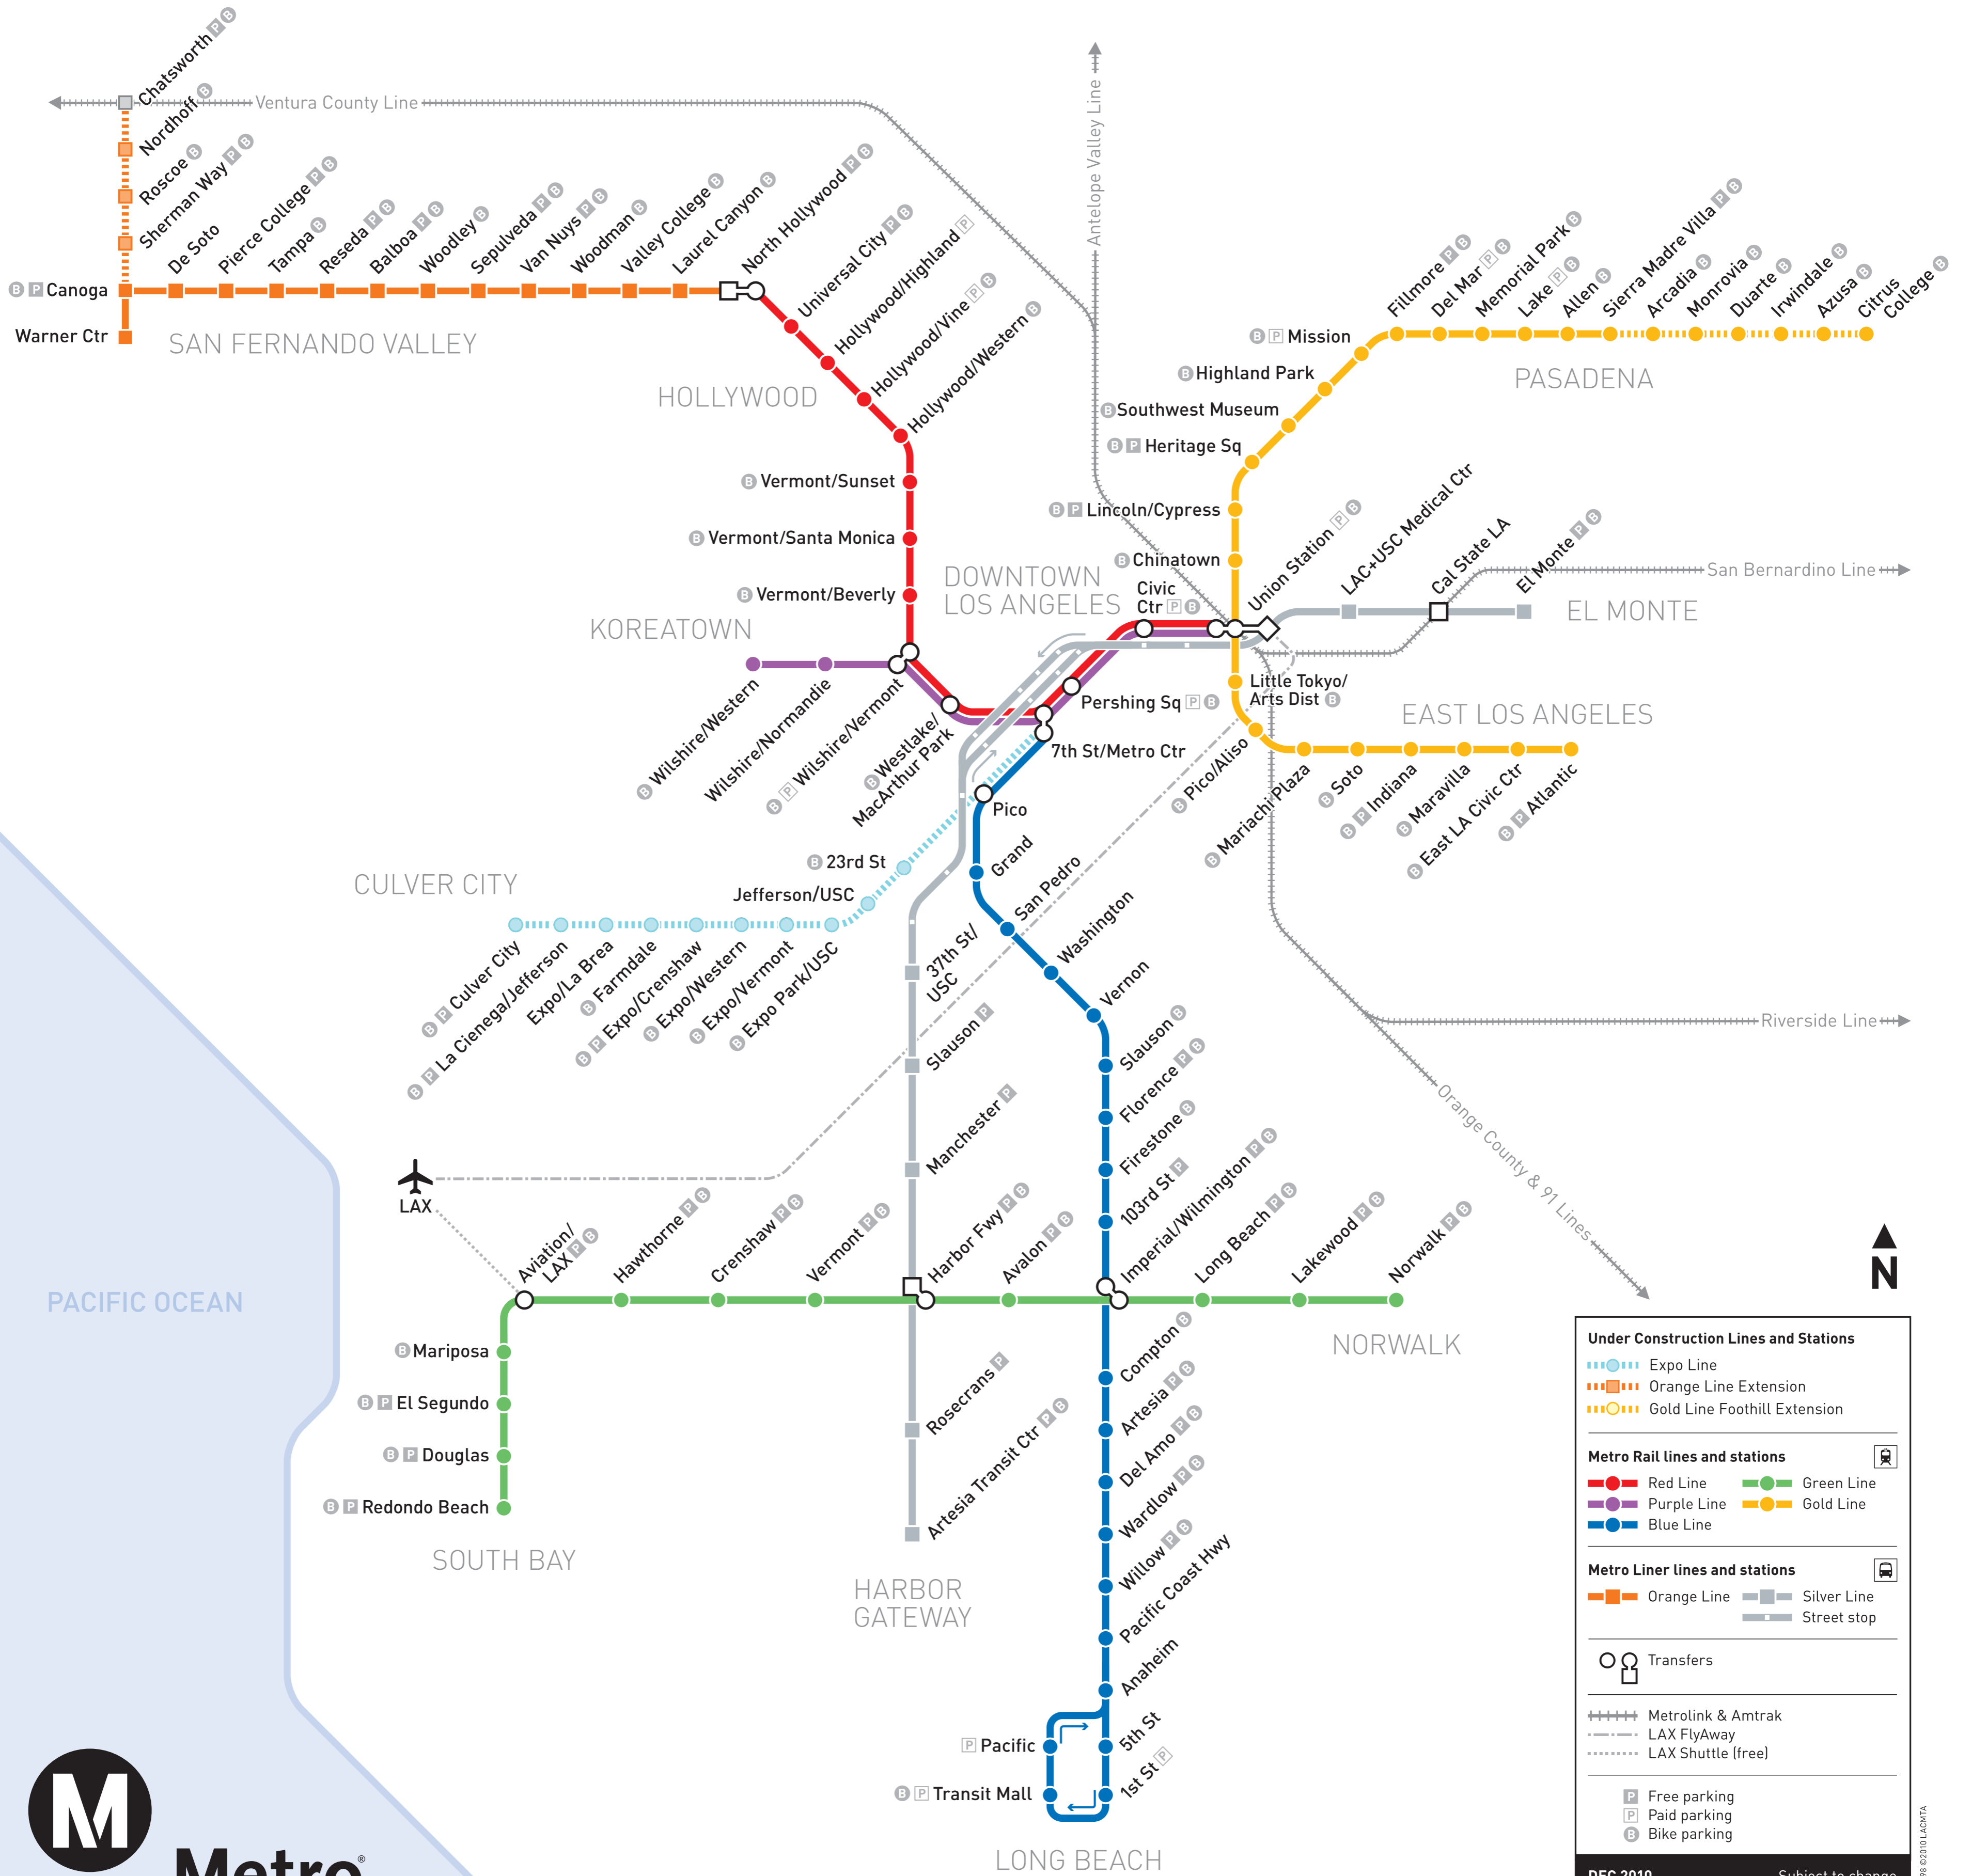

# Go Metro

**Under Construction Lines and Stations**

- Expo Line
- Orange Line Extension
- Gold Line Foothill Extension

**Metro Rail lines and stations**

- Red Line
- Purple Line
- Blue Line
- Green Line
- Gold Line

**Metro Liner lines and stations**

- Orange Line
- Silver Line
- Street stop

**Transfers**

- Transfers

**Other services**

- Metrolink & Amtrak
- LAX FlyAway
- LAX Shuttle (free)

**Parking and Amenities**

- Free parking
- Paid parking
- Bike parking