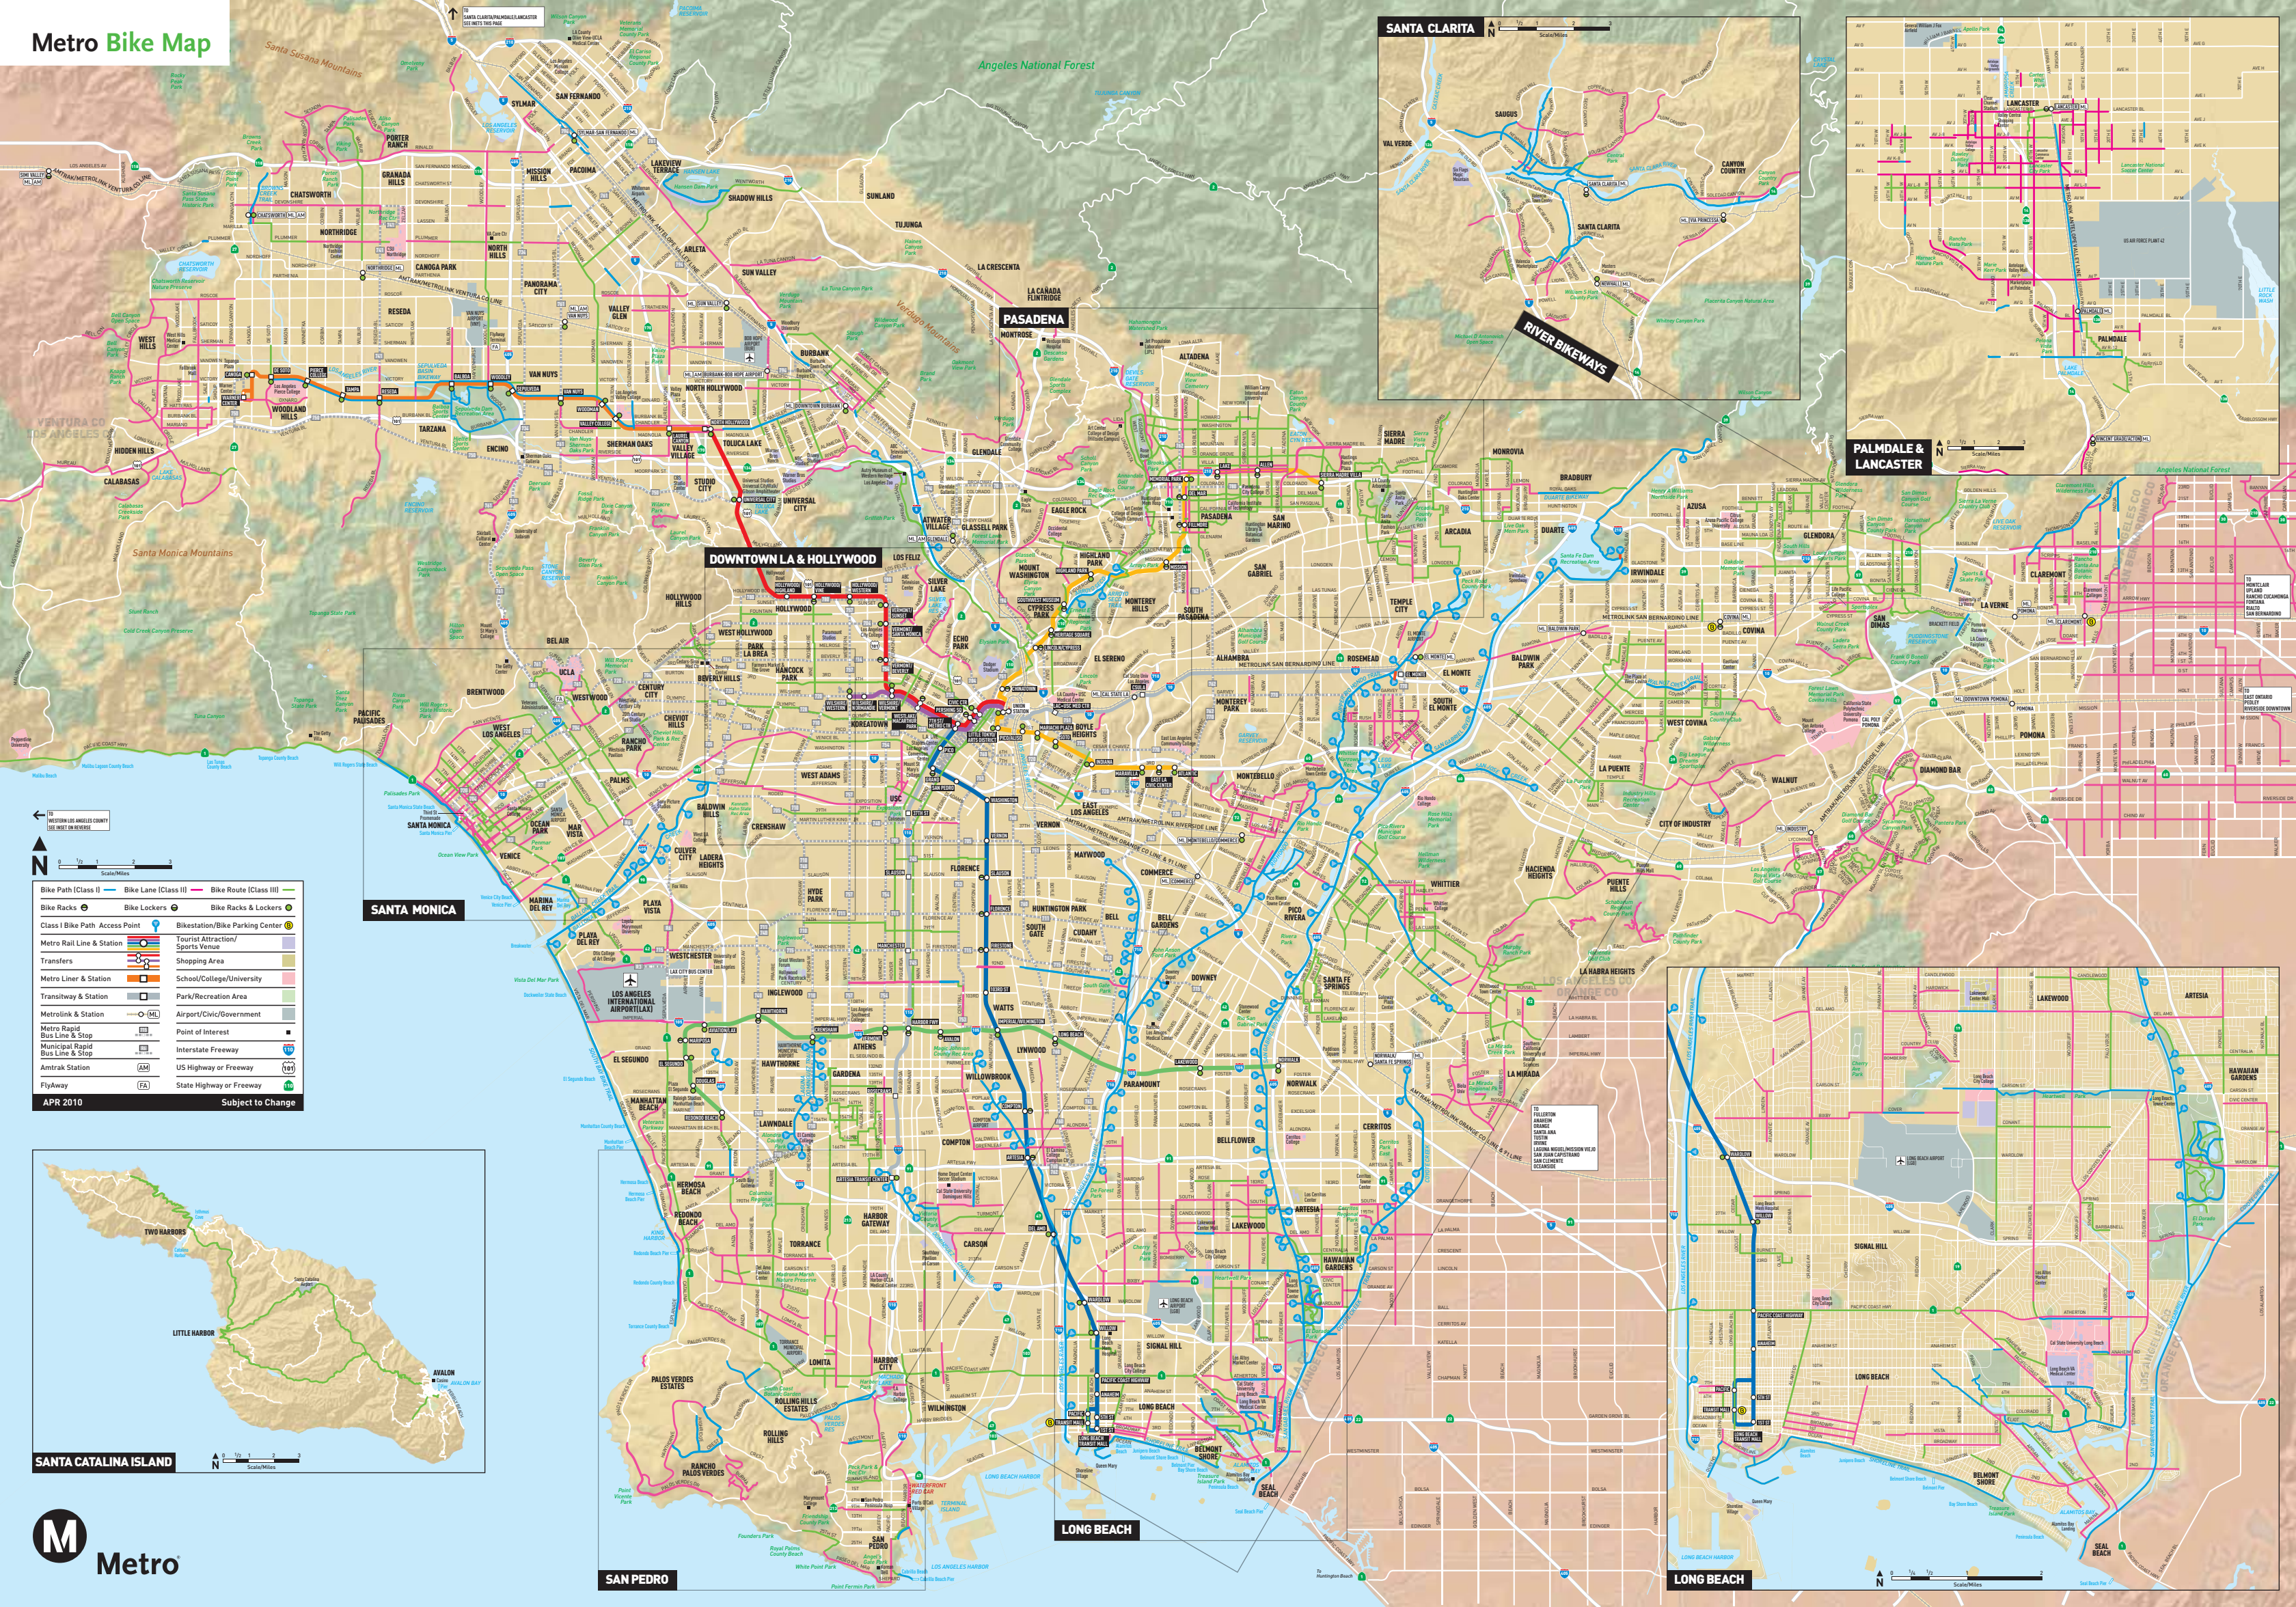

# Metro Bike Map

Bike Path (Class I)	Bike Lane (Class II)	Bike Route (Class III)
Bike Racks	Bike Lockers	Bike Racks & Lockers
Class I Bike Path Access Point	Bikesation/Bike Parking Center	Tourist Attraction/Sports Venue
Metro Rail Line & Station	Shopping Area	School/College/University
Transfers	Park/Recreation Area	Airport/Civic/Government
Metro Liner & Station	Point of Interest	Interstate Freeway
Transitway & Station	US Highway or Freeway	Flyaway
Metro Rapid Bus Line & Stop		
Municipal Rapid Bus Line & Stop		
Amtrak Station		
Flyaway		