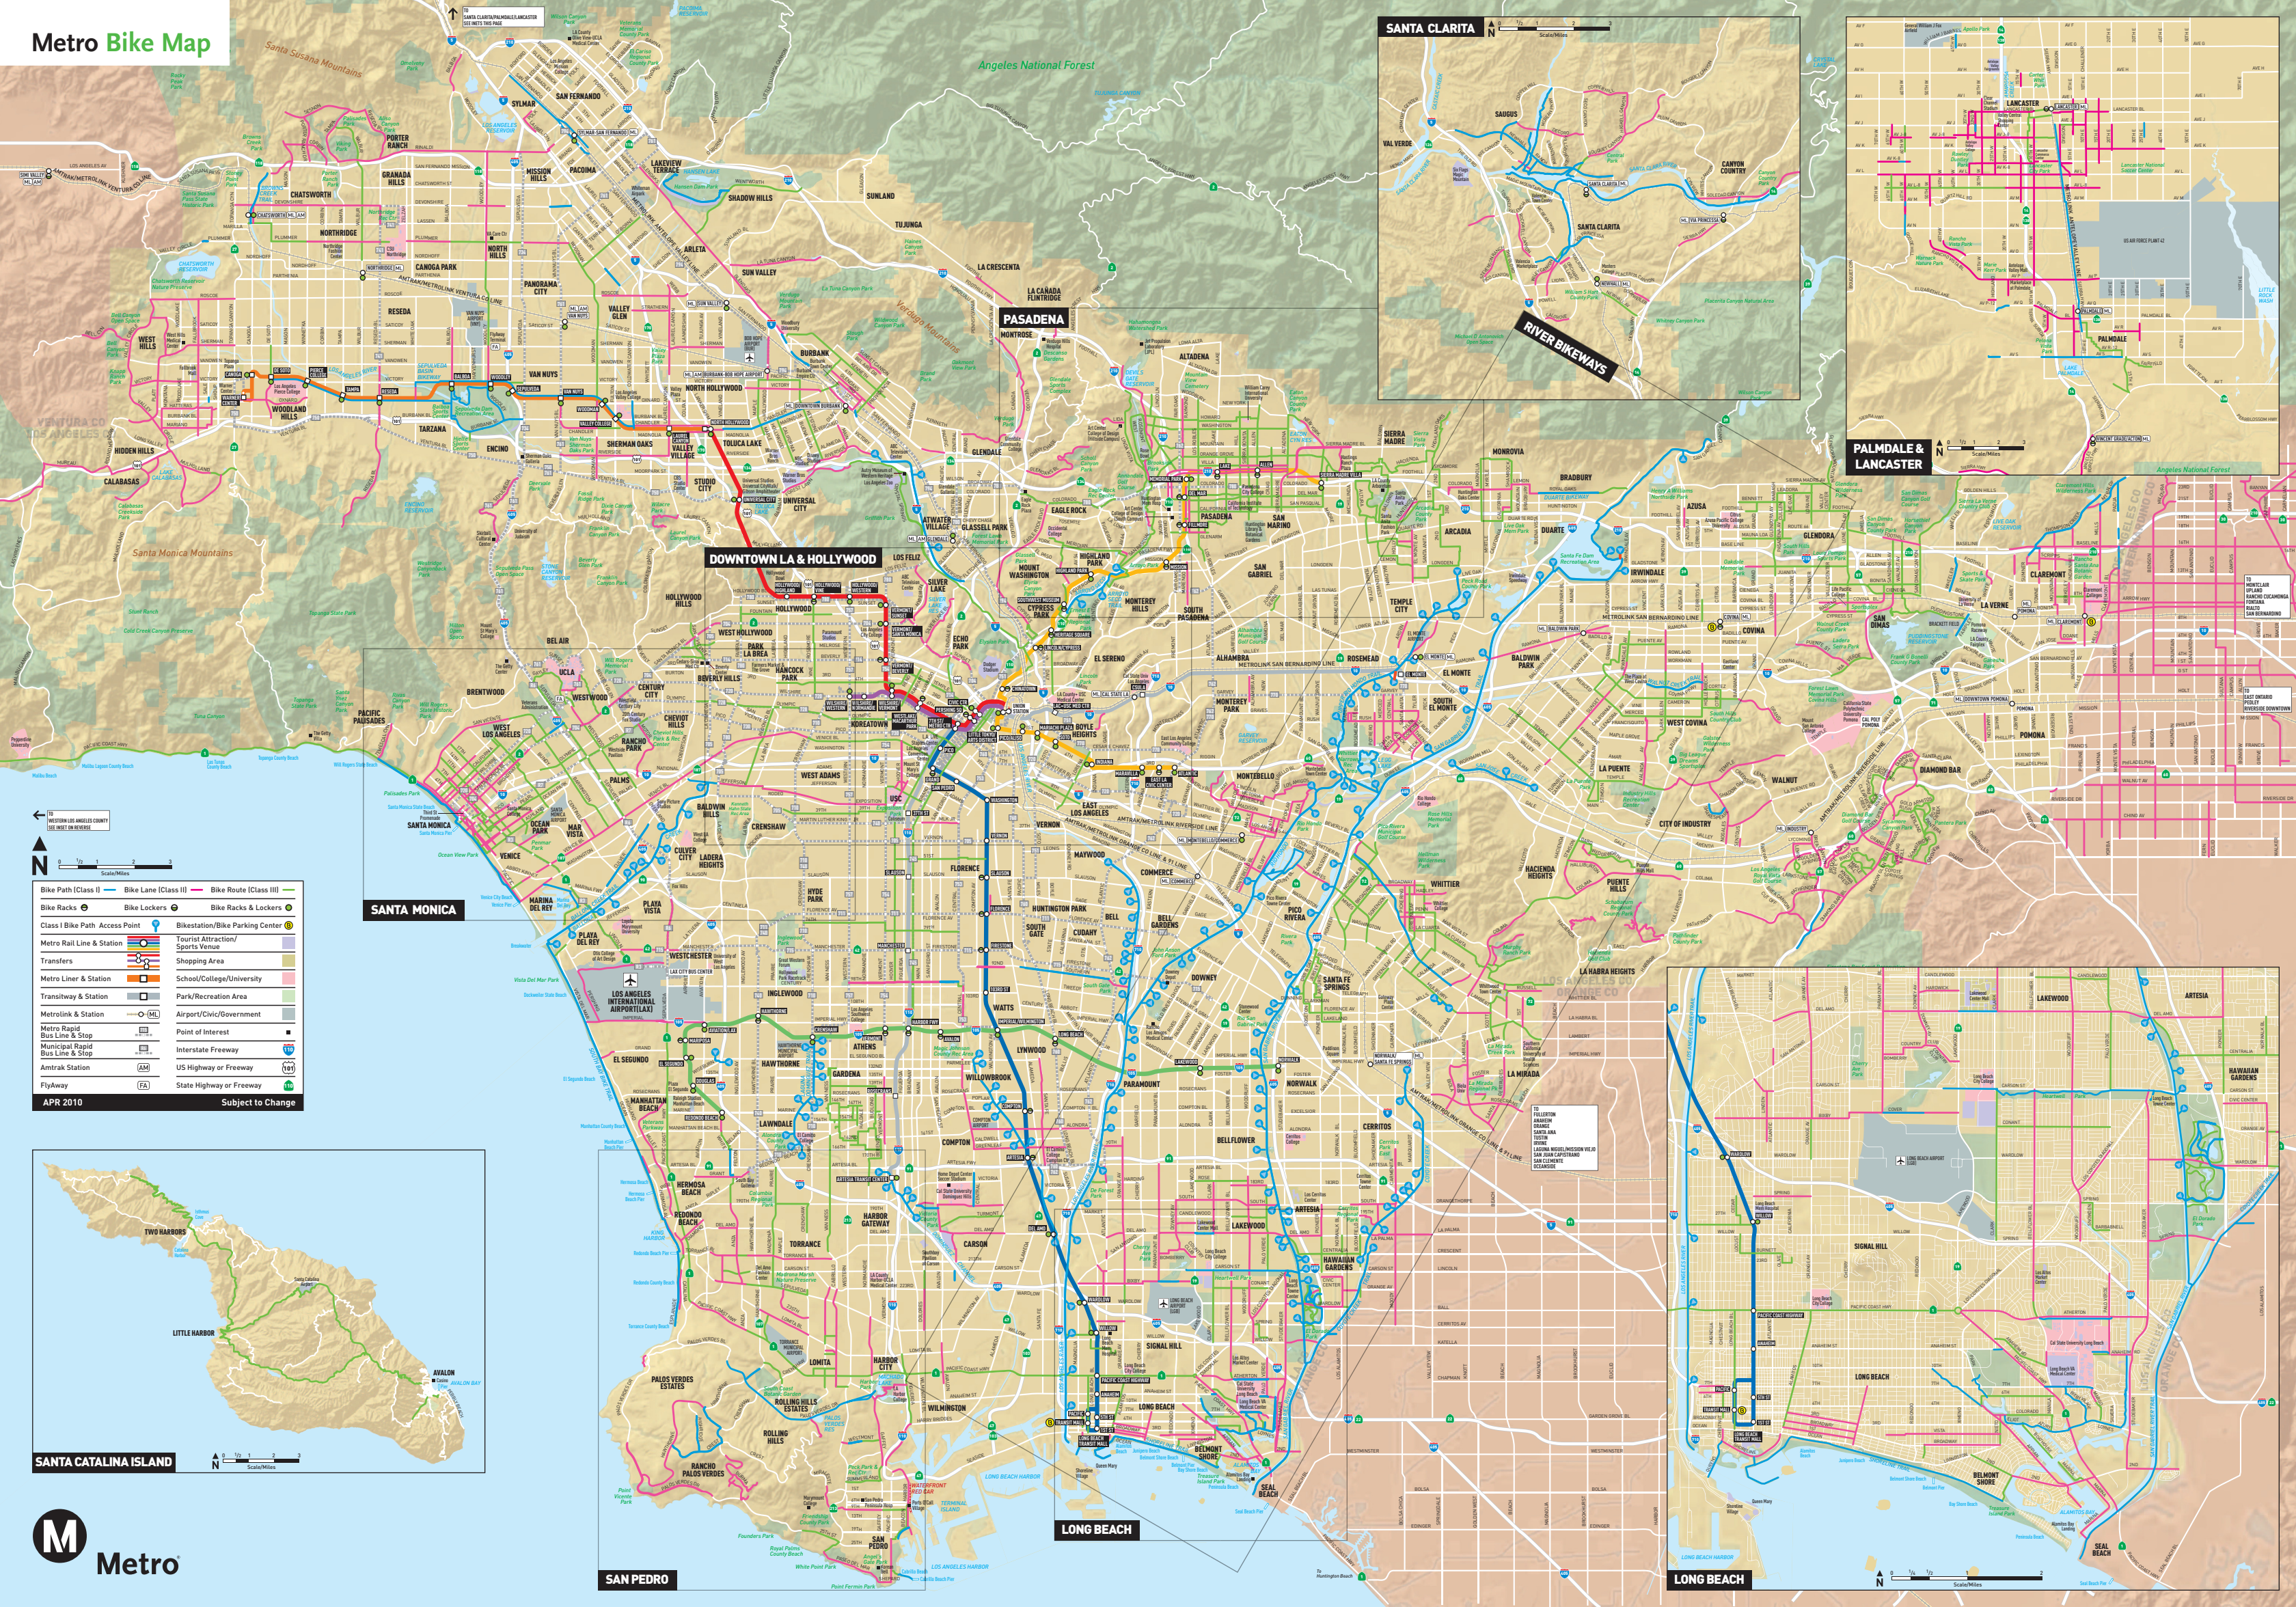

Metro Bike Map

Bike Path (Class I)	Bike Lane (Class II)	Bike Route (Class III)
Bike Racks	Bike Racks & Lockers	
Class I Bike Path Access Point	Bike Station/Bike Parking Center	
Metro Rail Line & Station	Tourist Attraction/Sports Venue	
Transfers	Shopping Area	
Metro Liner & Station	School/College/University	
Transitway & Station	Park/Recreation Area	
Metrolink & Station	Airport/Civic/Government	
Metro Rapid Bus Line & Stop	Point of Interest	
Municipal Rapid Bus Line & Stop	Interstate Freeway	
Amtrak Station	US Highway or Freeway	
Flyaway	State Highway or Freeway	