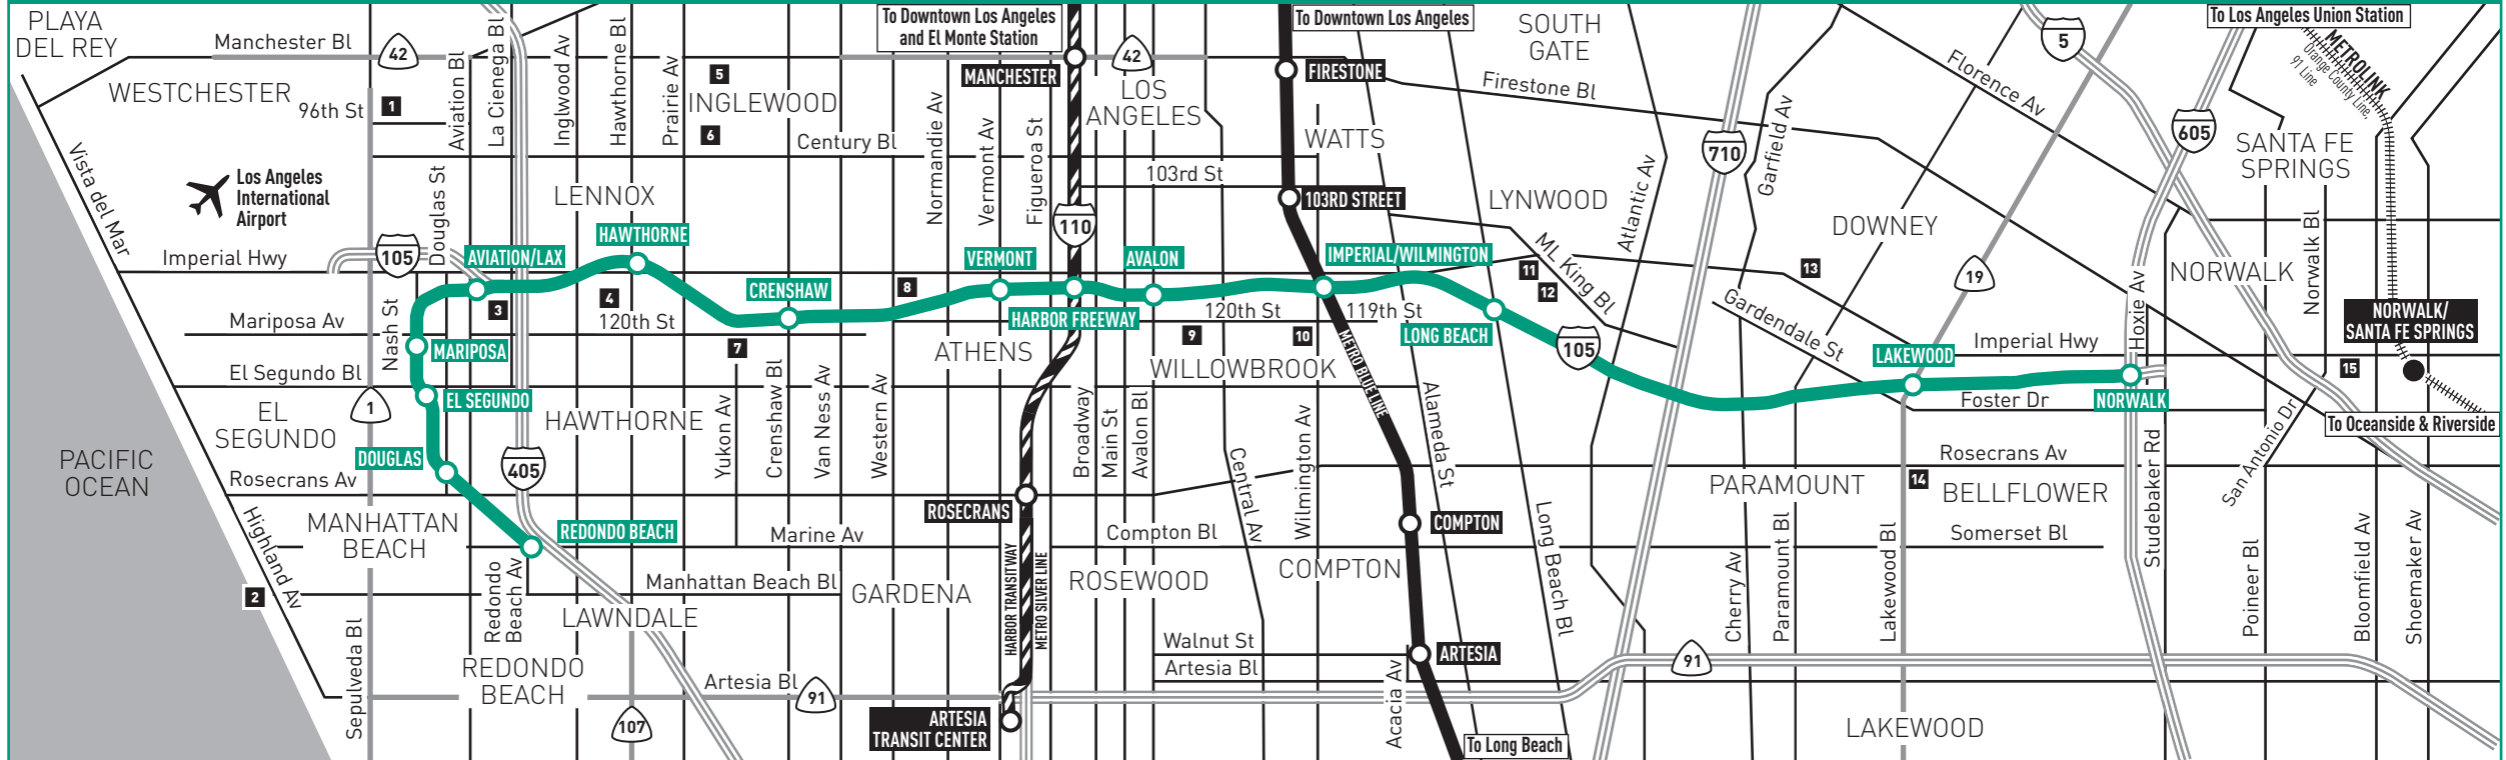

ROUTE MAP (All maps not to scale)

LEGEND

-  Metro Green Line & Stations
-  Metro Blue Line & Stations
-  Harbor Transitway/Metro Silver Line & Stations
-  Metrolink Line & Station
-  Map note (see inset)
-  Freeway

MAP NOTES

- 1 LAX City Bus Center**
- 2 Manhattan Beach Pier**
- 3 Airport Courthouse**
- 4 Robert F. Kennedy Medical Center**
- 5 Great Western Forum**
- 6 Hollywood Park**
- 7 Hawthorne Municipal Airport**
- 8 LA Southwest College**
- 9 Earvin Magic Johnson Recreation Area**
- 10 Martin Luther King, Jr. - Multi-Service Ambulatory Care Center**
- 11 St. Francis Hospital**
- 12 Lynwood Park**
- 13 Rancho Los Amigos Hospital**
- 14 Kaiser Permanente Hospital**
- 15 LA County Hall of Records**