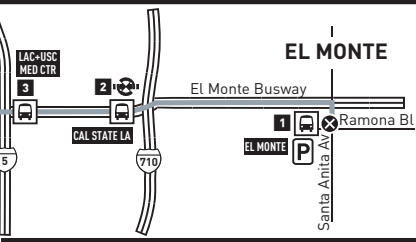

ROUTE MAP

MAP NOTES

- 1 El Monte Station**
Metro 70, 76, 176, 190, 194, 270, 487, 577X, 770, Metro Silver Line; F178, F269, F282, F481, F486, F488, F492, F494, Silver Streak, El Monte Shuttle
- 2 Cal State LA Station**
Freeway Level: Metro 485, 487, 489; F481, F493, F497, F498, F499, F699, Silver Streak; Metrolink San Bernardino Line
Street Level: Metro 71, 256, 665; El Sol
- 3 LA County + USC Med Center Station**
Freeway Level: Metro 485, 487, 489; F481, F493, F497, F498, F499, F699, Silver Streak
Street Level: Metro 70, 71, 251, 605, 620, 751; DASH Boyle Heights/East LA
- 4 37th St Transitway Station Freeway Level:**
Metro 445, 460; CE438, CE448; OCTA 701, 721
Figueroa/Exposition:
Metro 81, 102, 200, 442, 550; DASH F, Southeast, King-East
- 5 Slauson Transitway Station**
Freeway Level: Metro 442, 445, 460, 550; OCTA 701, 721
Street Level: Metro 45, 81, 108, 358, 745; DASH Southeast
- 6 Manchester Transitway Station**
Freeway Level: Metro 445, 460, 550, OCTA 701, 721
Street Level: Metro 45, 81, 115, 305, 745
- 7 Harbor Freeway Green Line Station**
Freeway Level: Metro 445, 450X, 550, CE448, G1n/b
Street Level: Metro 45, 81, 120, 745, T1, T2, G1s/b
Upper Level: Metro Green Line
- 8 Rosecrans Transitway Station**
Freeway Level: Metro 445, 550,
Street Level: Metro 125
- 9 Artesia Transit Center**
Metro 51, 130, 205, 246, 247, 344, 352, 445, 450X, 550, T1, T6, CS
- 10 City Hall**
- 11 LA LIVE**
- 12 STAPLES Center**
- 13 LA Convention Center**
- 14 LA Trade Tech College**
- 15 USC**
- 16 Exposition Park, Coliseum, LA Sports Arena**