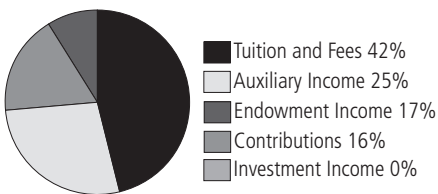

BETHEL COLLEGE FUNDS

Operating funds for the 2009-10 fiscal year came from the following sources: