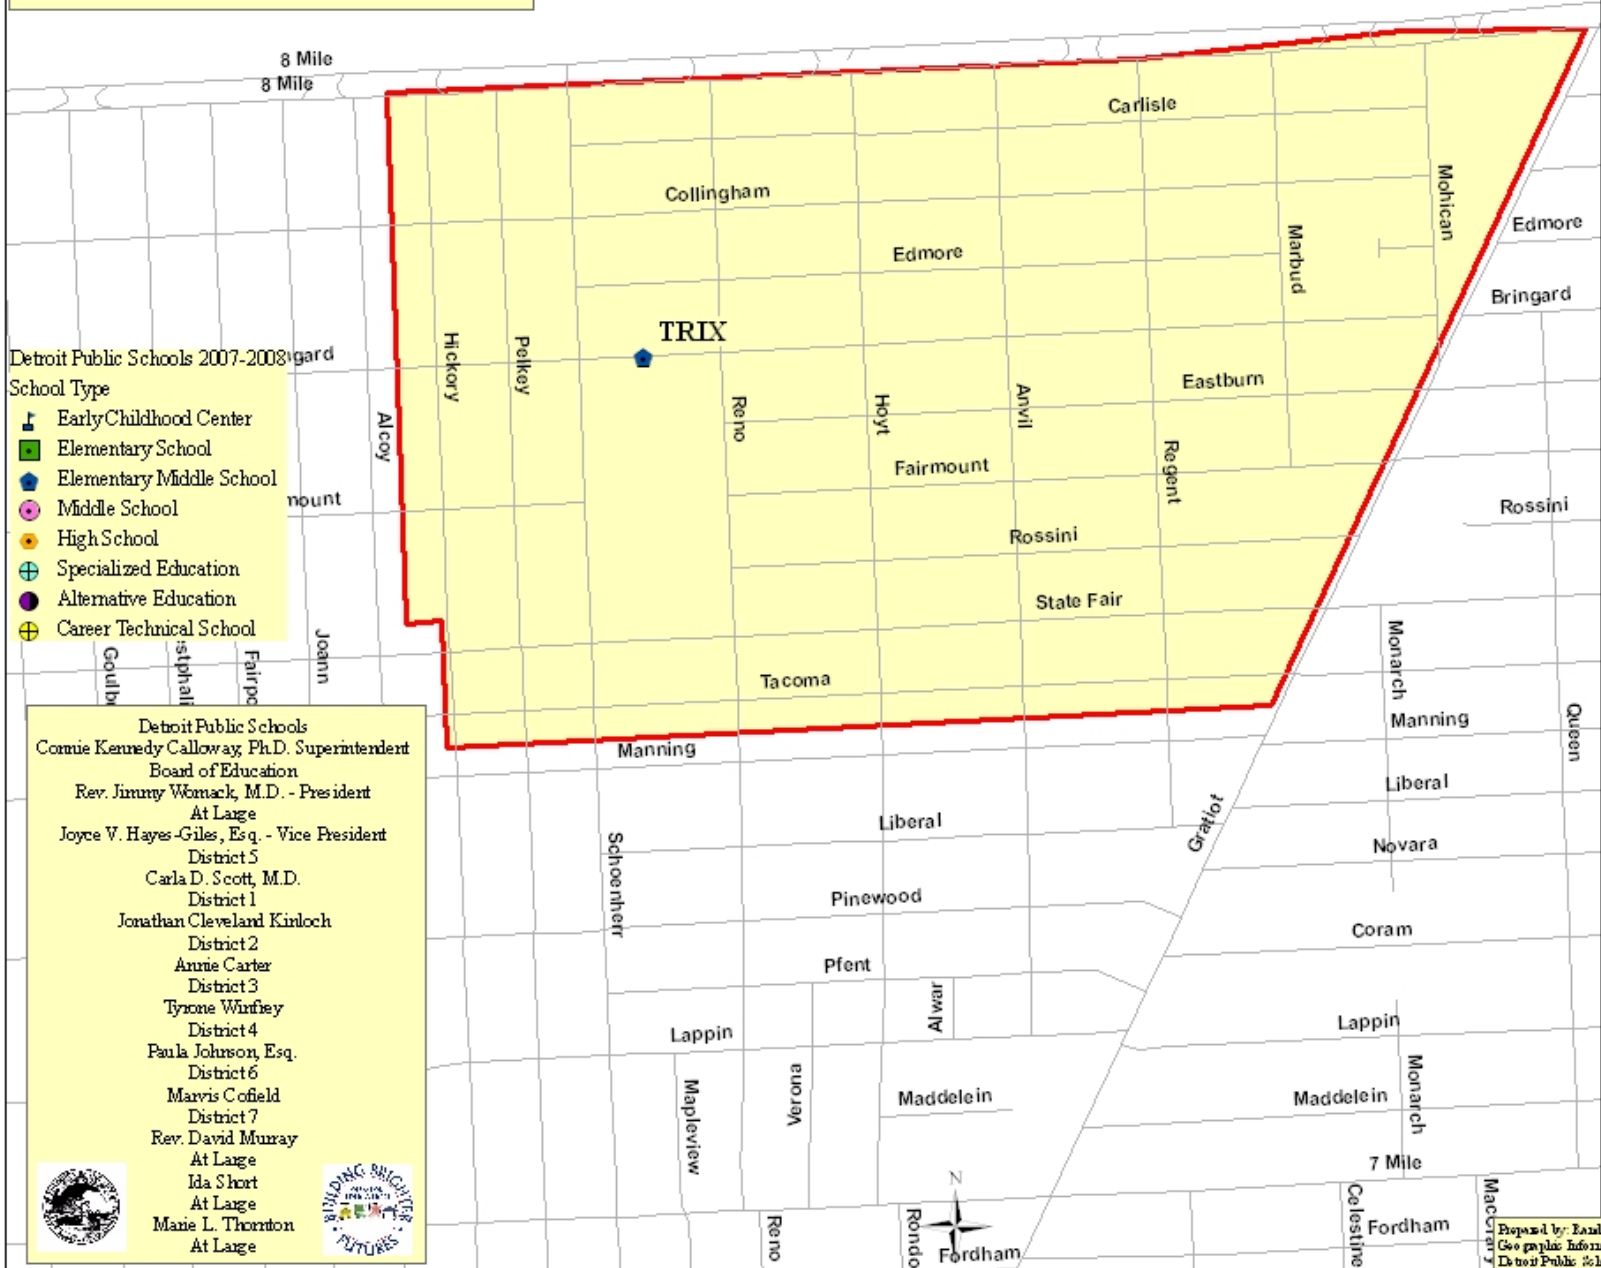

**Trix MS Attendance Area
2007-2008**

Detroit Public Schools 2007-2008
School Type

- 🏠 Early Childhood Center
- 🟩 Elementary School
- 🔵 Elementary Middle School
- 🟪 Middle School
- 🟠 High School
- ⊕ Specialized Education
- 🟣 Alternative Education
- ⊕ Career Technical School