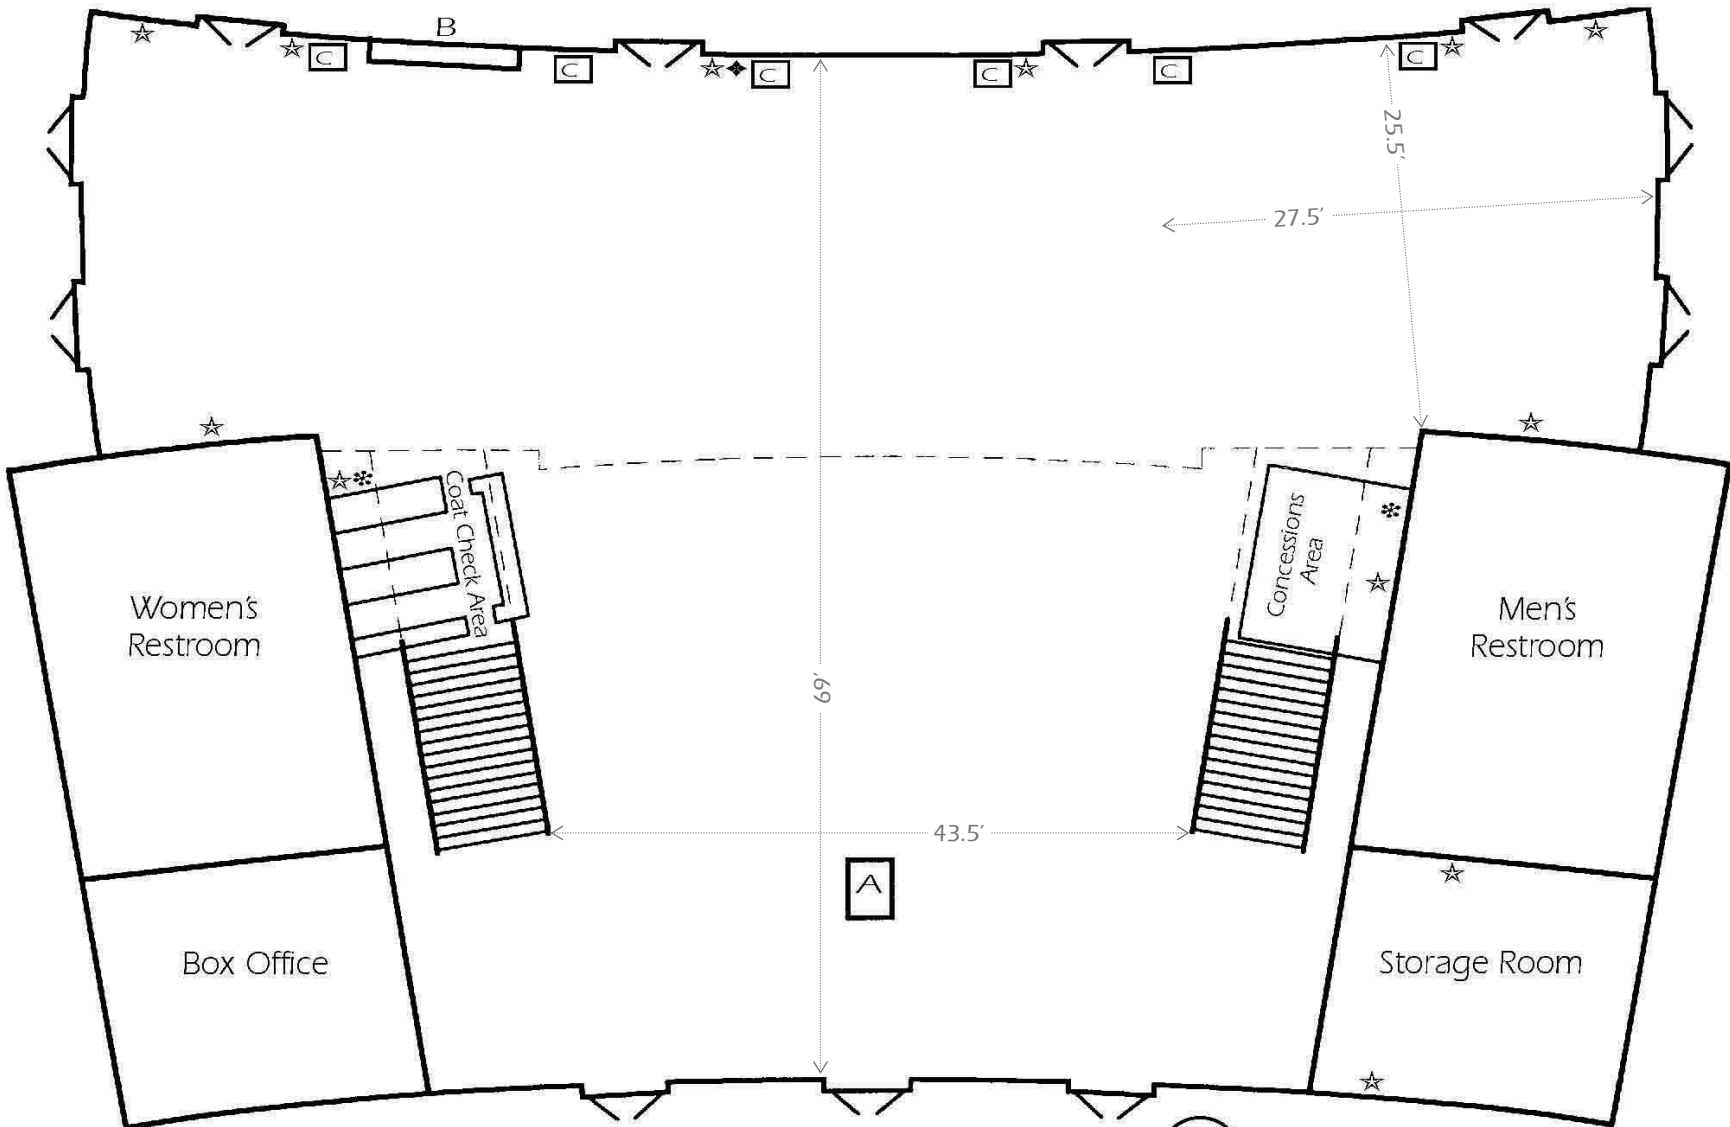

# REARDON AUDITORIUM LOBBY - Main Floor

A - Reardon Planter (moveable)  
 B - Display Case  
 C - Hymnal Rack (moveable)

★ - Electrical Outlet  
 ◆ - Ethernet/Network Port  
 ✱ - Telephone Jacks (must prearrange)

○ - Table - 6'

▭ - Table - 8' x 2 1/2'

# REARDON AUDITORIUM LOBBY - Second Floor

- ☆ - Electrical Outlet
- \* - Telephone Jacks (must prearrange)
- ◆ - Ethernet/Network Port