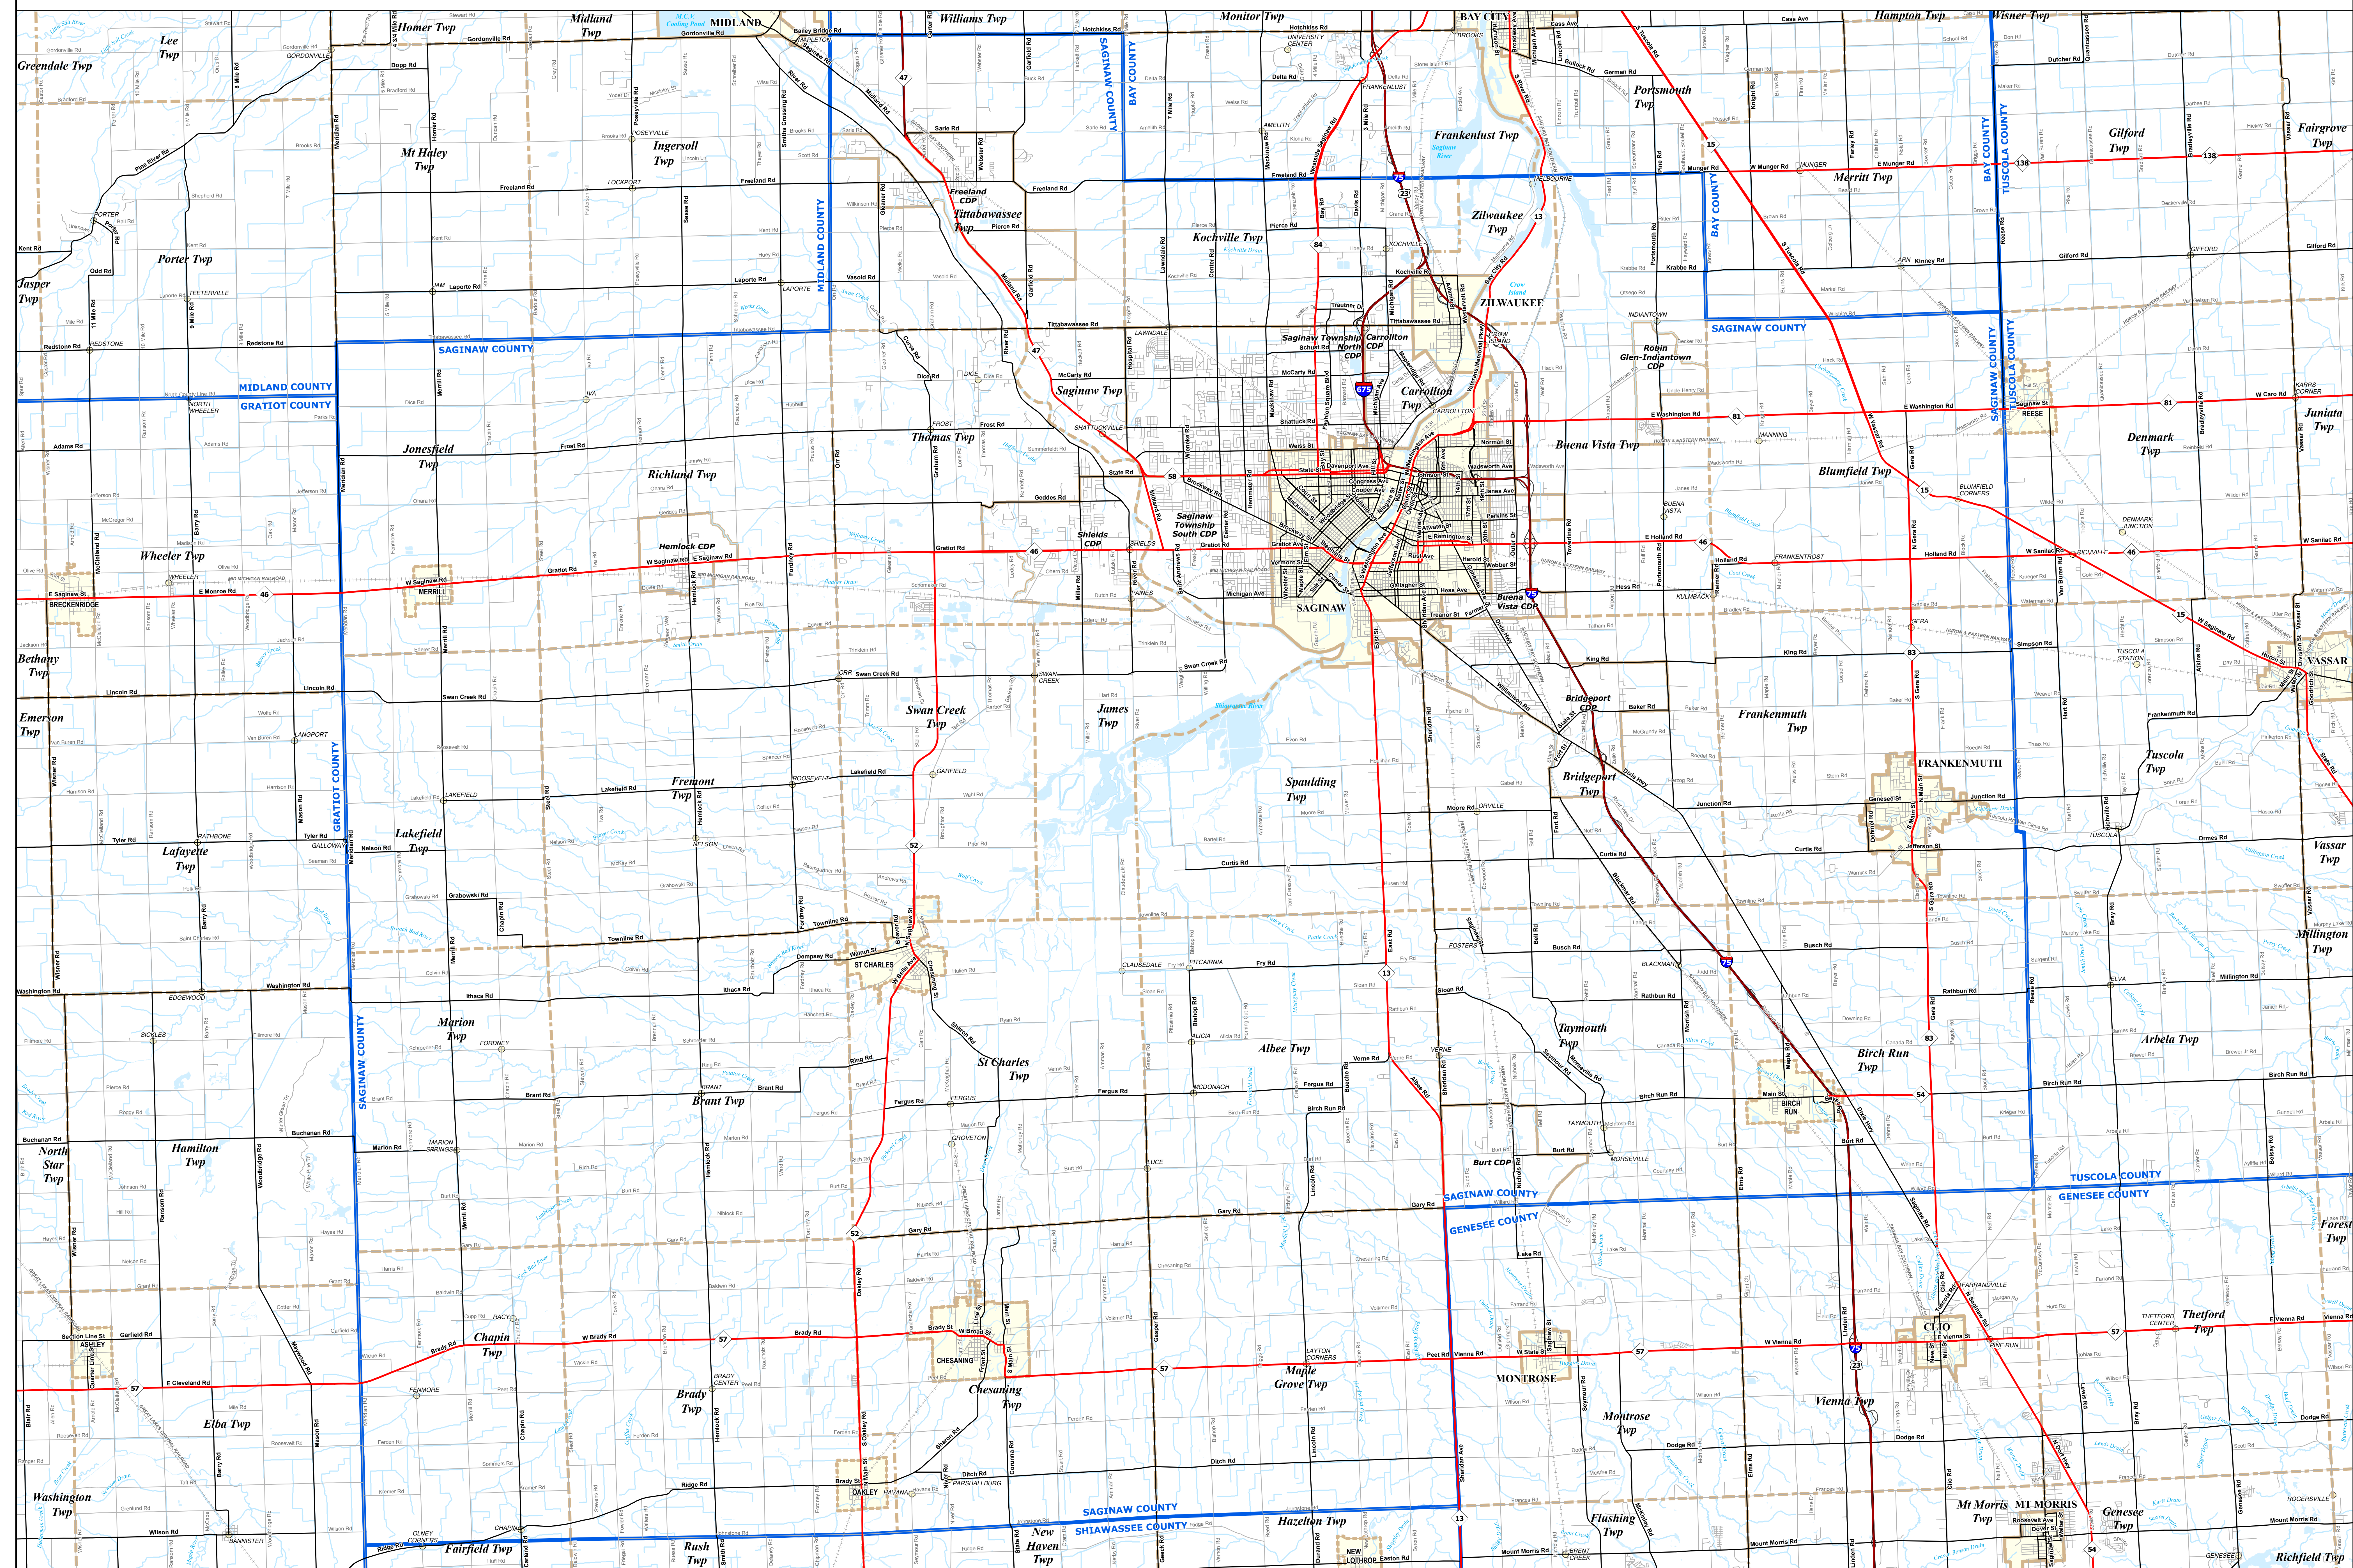

SAGINAW COUNTY

0 0.5 1 2 Miles

Legend