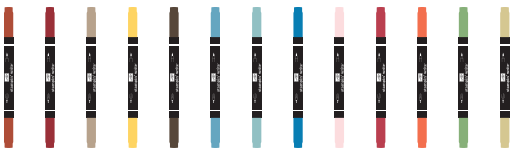

Color Renovation

COLOR KITS

RETROFIT YOUR EXISTING STAMPIN' UP!® PRODUCTS WITH THE NEW COLOR KITS!

With all the excitement of Stampin' Up!'s color renovation, you might be wondering what the best way is to update your existing Stampin' Up! products. Wonder no more! With the new color kits, you can get all of Stampin' Up!'s new colors (and just the colors you need) without the expense of replacing products you already have.

STAMPIN' WRITE® MARKERS NEW COLOR KIT, \$35.95 (120948)

13 markers. Includes replacement insert for existing case. Cajun Craze, Cherry Cobbler, Crumb Cake, Daffodil Delight, Early Espresso, Marina Mist, Baja Breeze, Pacific Point, Pink Pirouette, Riding Hood Red, Tangerine Tango, Wild Wasabi, River Rock.

WATERCOLOR WONDER® CRAYONS NEW COLOR KIT, \$39.95 (120949)

17 total crayons. Includes new trays (4), inserts (4), and tins (4). Cajun Craze, Cherry Cobbler, Crumb Cake, Daffodil Delight, Early Espresso, Marina Mist, Baja Breeze, Pacific Point, Pink Pirouette, Riding Hood Red, Tangerine Tango, Wild Wasabi, River Rock, Rich Razzleberry, Soft Suede, Melon Mambo, Basic Gray.

Coming soon—ask your demonstrator for more information!

STAMPIN' PASTELS® NEW COLOR KIT, \$14.95 (120963)

19 total pastels. Includes new case and insert. Cajun Craze, Cherry Cobbler, Crumb Cake, Daffodil Delight, Early Espresso, Marina Mist, Baja Breeze, Pacific Point, Pink Pirouette, Riding Hood Red, Tangerine Tango, Wild Wasabi, River Rock, Rich Razzleberry, Soft Suede, Melon Mambo, Basic Gray, Sahara Sand, Very Vanilla.