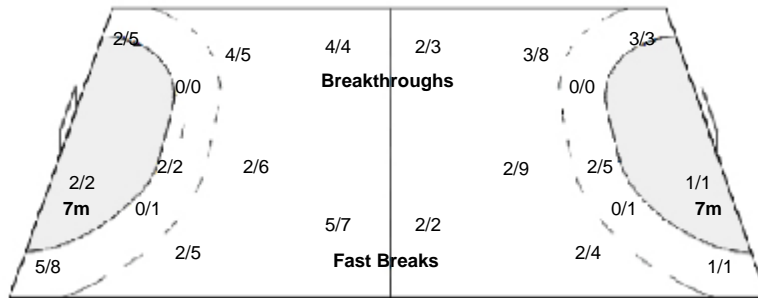

Team

Goals / Shots

2/10	1/2	6/7
6/8	1/3	5/7
1/1	1/2	5/5

6-Missed 8-Post 2-Blocked

Offense

Defense

Goalkeepers

Saves / Shots