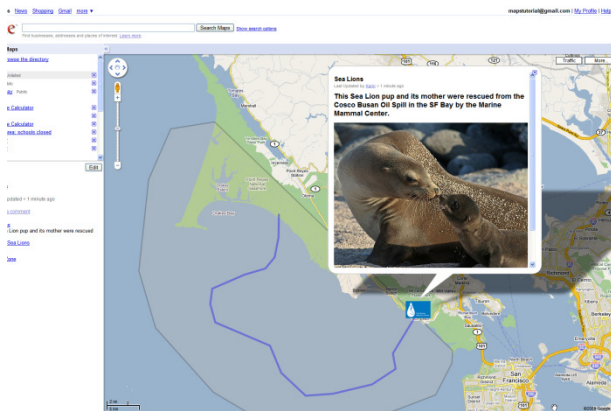

Personal stories & blog posts

Import into Blogger

GIS & GPS data

Convert to KML

Step 2. Decide on the right tool

Google Maps

Google Maps

- Search for places all over the world.
- Begin searching at maps.google.com.

Google My Maps

- Create personalized, customized maps.
- Create a map at maps.google.com, then click on “**My Maps.**”

Google Map Maker

- Map a neighborhood, a city or an entire country.
- Draw roads and landmarks.
- Add local businesses.
- Edit locations added by other map makers.
- Get started at mapmaker.google.com.
- Download data at mapmaker.google.com/datadownload.

Step 3. Get your data into Earth & Maps

1. Add data directly to Google Earth or Maps (as points, lines, and polygons)
2. Add content to pop-up balloons, including text, photos, and YouTube videos.
 - Tutorials at <http://earth.google.com/outreach>
3. Add images and models to the map (including image overlays, photo overlays, and models)