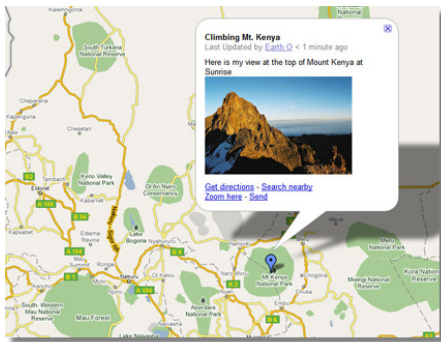

Creating maps with rich content about your indigenous community

Trainer: Karin Tuxen-Bettman

Indigenous Mapping Network – Google
Tribal Geo Tech Workshop

February 25-26, 2010

Session Agenda

- Creating a simple easy map with Google Maps
- Creating an immersive 3D map with Google Earth
- Converting between GIS and KML
- Creating maps with large datasets