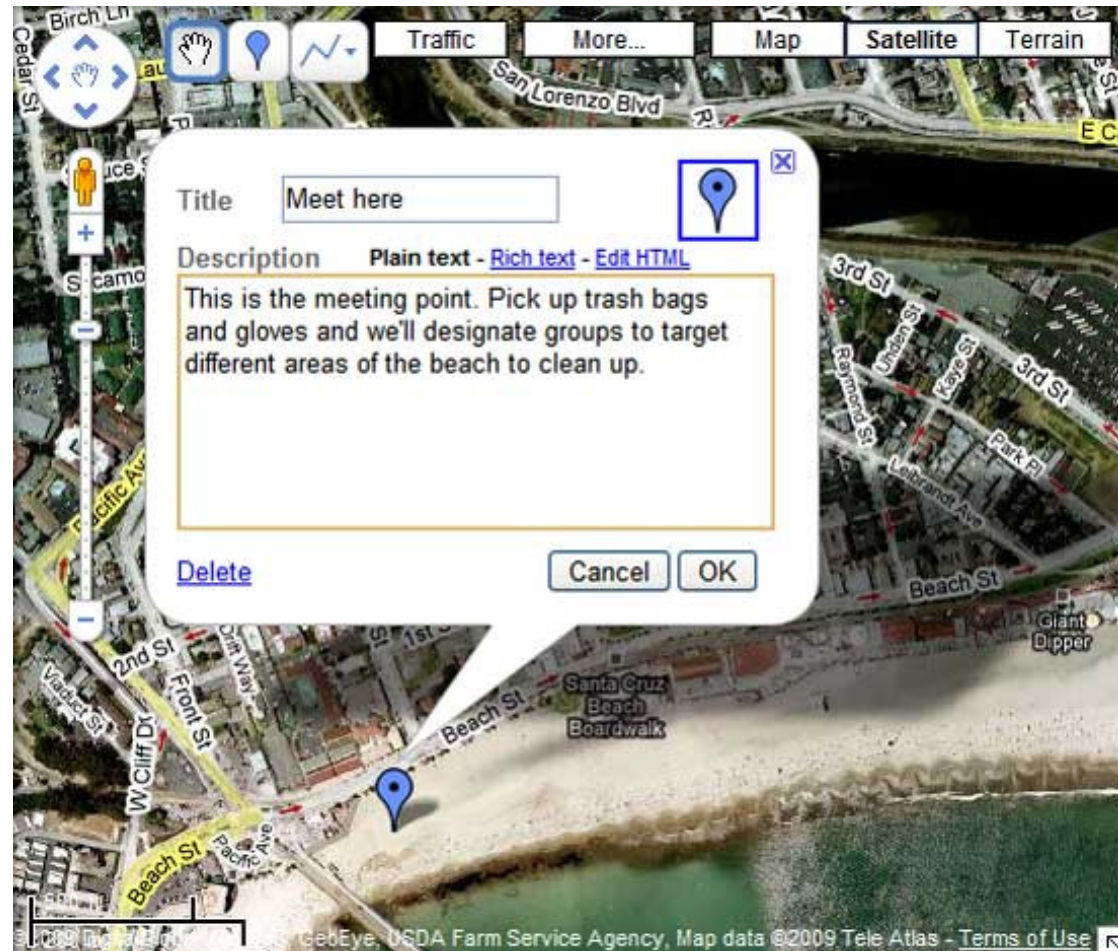

Create a Point in Google My Maps

1. Click the placemark button to add a new placemark.
2. Give the new placemark a title and description.

You can use “Rich Text” to add formatting, images, and video.