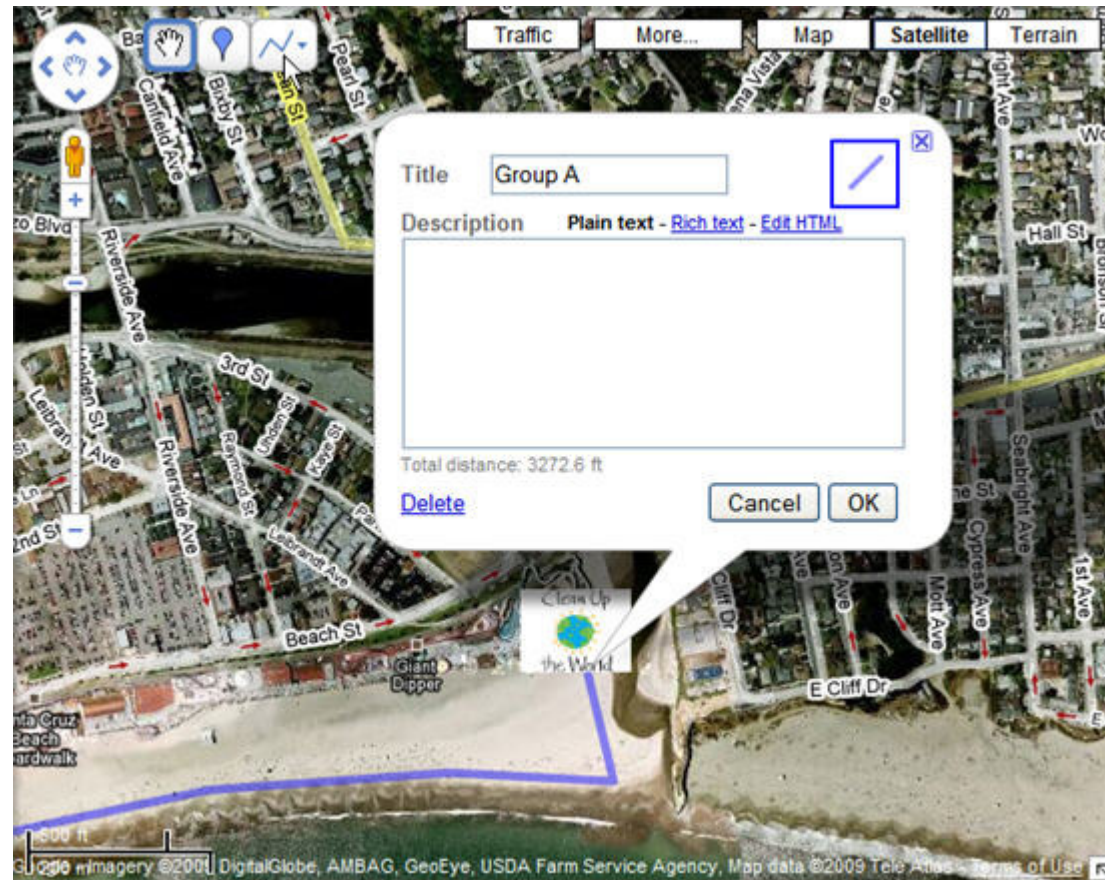

Create Lines & Polygons

1. Click the line button to add a new line.
2. Give the new line a title and description.

You can use “Rich Text” to add formatting, images, and video.