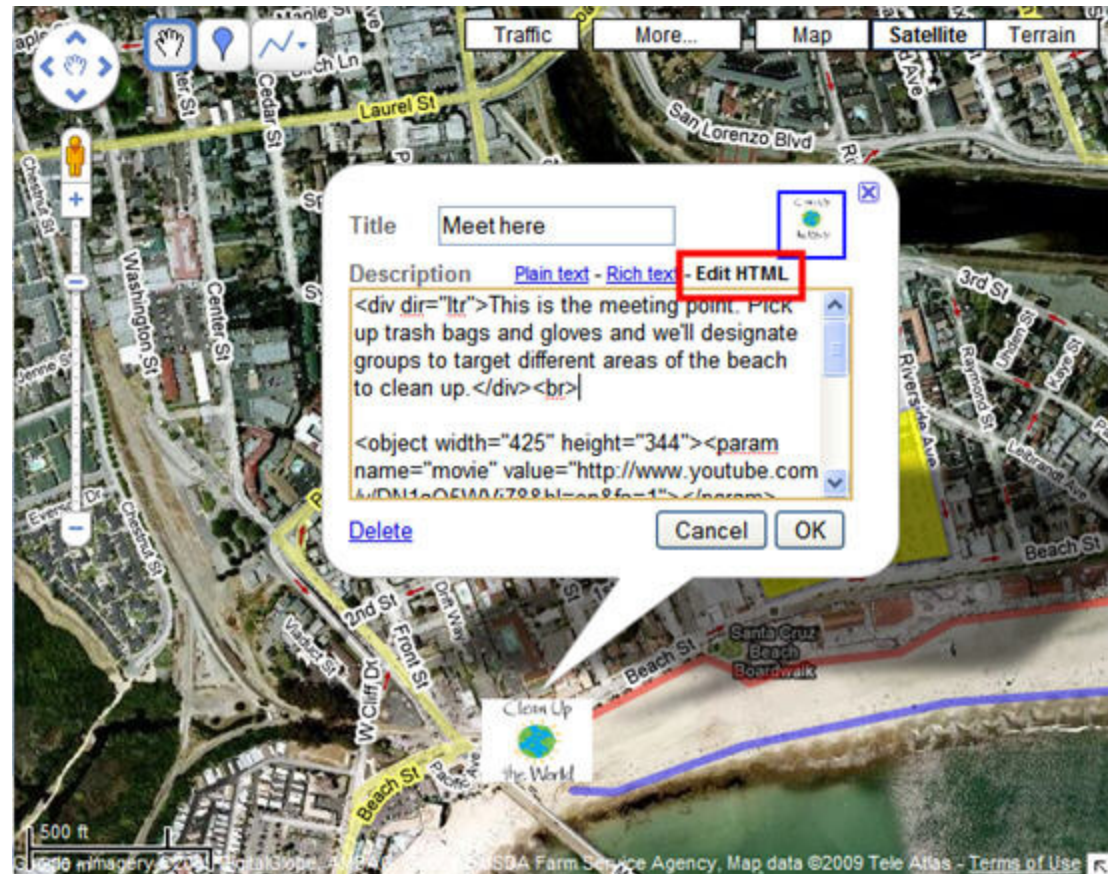

Embed Videos into Balloons

To copy video embed code from the web:

1. Go to <http://youtube.com>

2. Find an video that you want to add.

3. Copy the “Embed” code.

4. Back in your balloon editing, click on “Edit HTML”

5. Paste in the Embed code, and click OK.