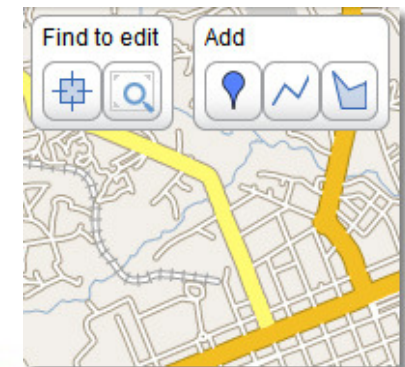

Step 1. Assemble your data

Photos, images, & scanned maps

Upload to PicasaWeb or Flickr

Videos

Upload to YouTube

Spreadsheets & databases with spatial coordinates

Import to Google Earth or use Fusion Tables

Personal stories & blog posts

Import into Blogger

GIS & GPS data

Convert to KML

Step 2. Decide on the right tool

Google Maps

Google Maps

- Search for places all over the world.
- Begin searching at maps.google.com.

Google My Maps

- Create personalized, customized maps.
- Create a map at maps.google.com, then click on “**My Maps.**”

Google Map Maker

- Map a neighborhood, a city or an entire country.
- Draw roads and landmarks.
- Add local businesses.
- Edit locations added by other map makers.
- Get started at mapmaker.google.com.
- Download data at mapmaker.google.com/datadownload.