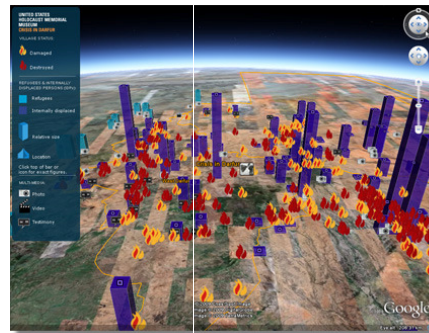

Creating maps with rich content about your indigenous community

Trainer: Karin Tuxen-Bettman

Indigenous Mapping Network – Google
Tribal Geo Tech Workshop

February 25-26, 2010

Session Agenda

- Creating a simple easy map with Google Maps
- Creating an immersive 3D map with Google Earth
- Converting between GIS and KML
- Creating maps with large datasets

**Google
Maps**

**Google
Earth**

**Google Fusion
Tables**

Focus on Google Maps

- Hands-on Exercises:
 - Creating points, lines, & polygons
 - Adding photos & videos to balloons
 - Collaborating on your map
 - Importing KML to your map
 - Embedding your Google Map on your website
 - Viewing your My Map in Google Earth

Step 1. Assemble your data

Photos, images, & scanned maps

Upload to PicasaWeb or Flickr

Videos

Upload to YouTube

Spreadsheets & databases with spatial coordinates

Import to Google Earth or use Fusion Tables