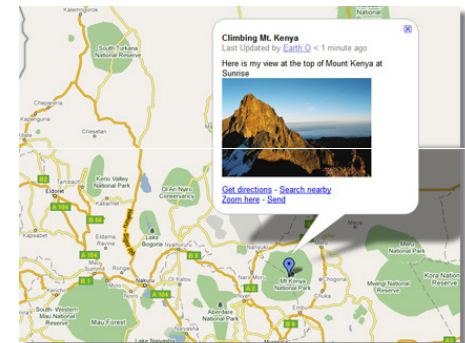

Personal stories & blog posts

Import into Blogger

GIS & GPS data

Convert to KML

Step 2. Decide on the right tool

Google Maps

Google Maps

- Search for places all over the world.
- Begin searching at maps.google.com.

Google My Maps

- Create personalized, customized maps.
- Create a map at maps.google.com, then click on “**My Maps.**”

Google Map Maker

- Map a neighborhood, a city or an entire country.
- Draw roads and landmarks.
- Add local businesses.
- Edit locations added by other map makers.
- Get started at mapmaker.google.com.
- Download data at mapmaker.google.com/datadownload.