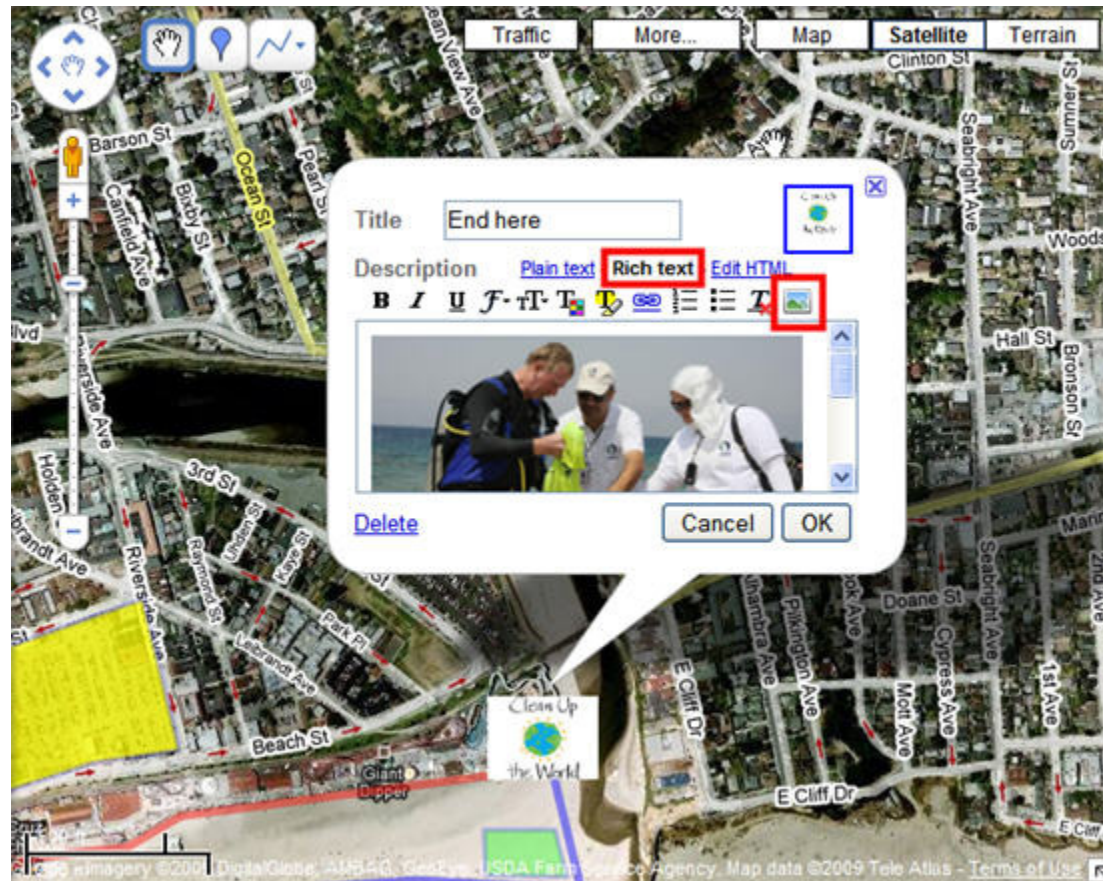

Embed Photos into Balloons

To copy image URL from the web:

1. Go to <http://images.google.com>
2. Find an image that you want to add.
3. Right-click & choose “Copy Shortcut”
4. Click on the icon to insert image.
5. Paste in the URL shortcut, and click OK.