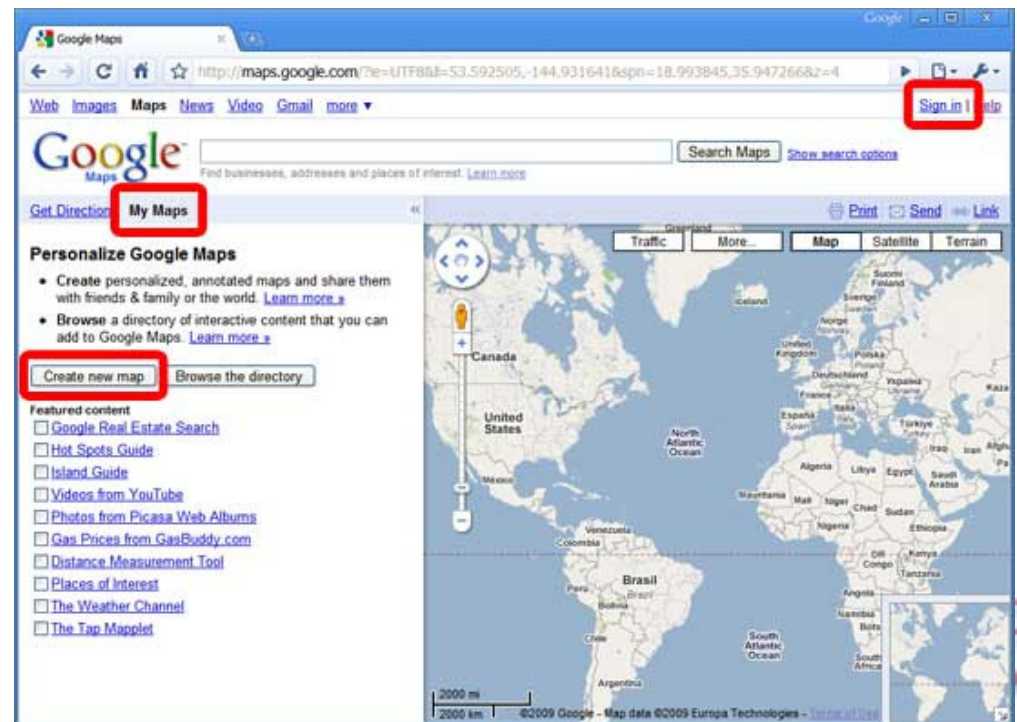

[View full tutorial](#)

Demo: Create maps using the My Maps tab

Create a New My Map

1. Go to maps.google.com
2. Click the “My Maps” link.
3. Click the “Get Started” button or “Create New Map.”
4. Give your new map a title and description.
5. Set the Privacy and Sharing Settings to “Unlisted.”

Create a Point in Google My Maps

1. Click the placemark button to add a new placemark.
2. Give the new placemark a title and description.

You can use “Rich Text” to add formatting, images, and video.

Create Lines & Polygons