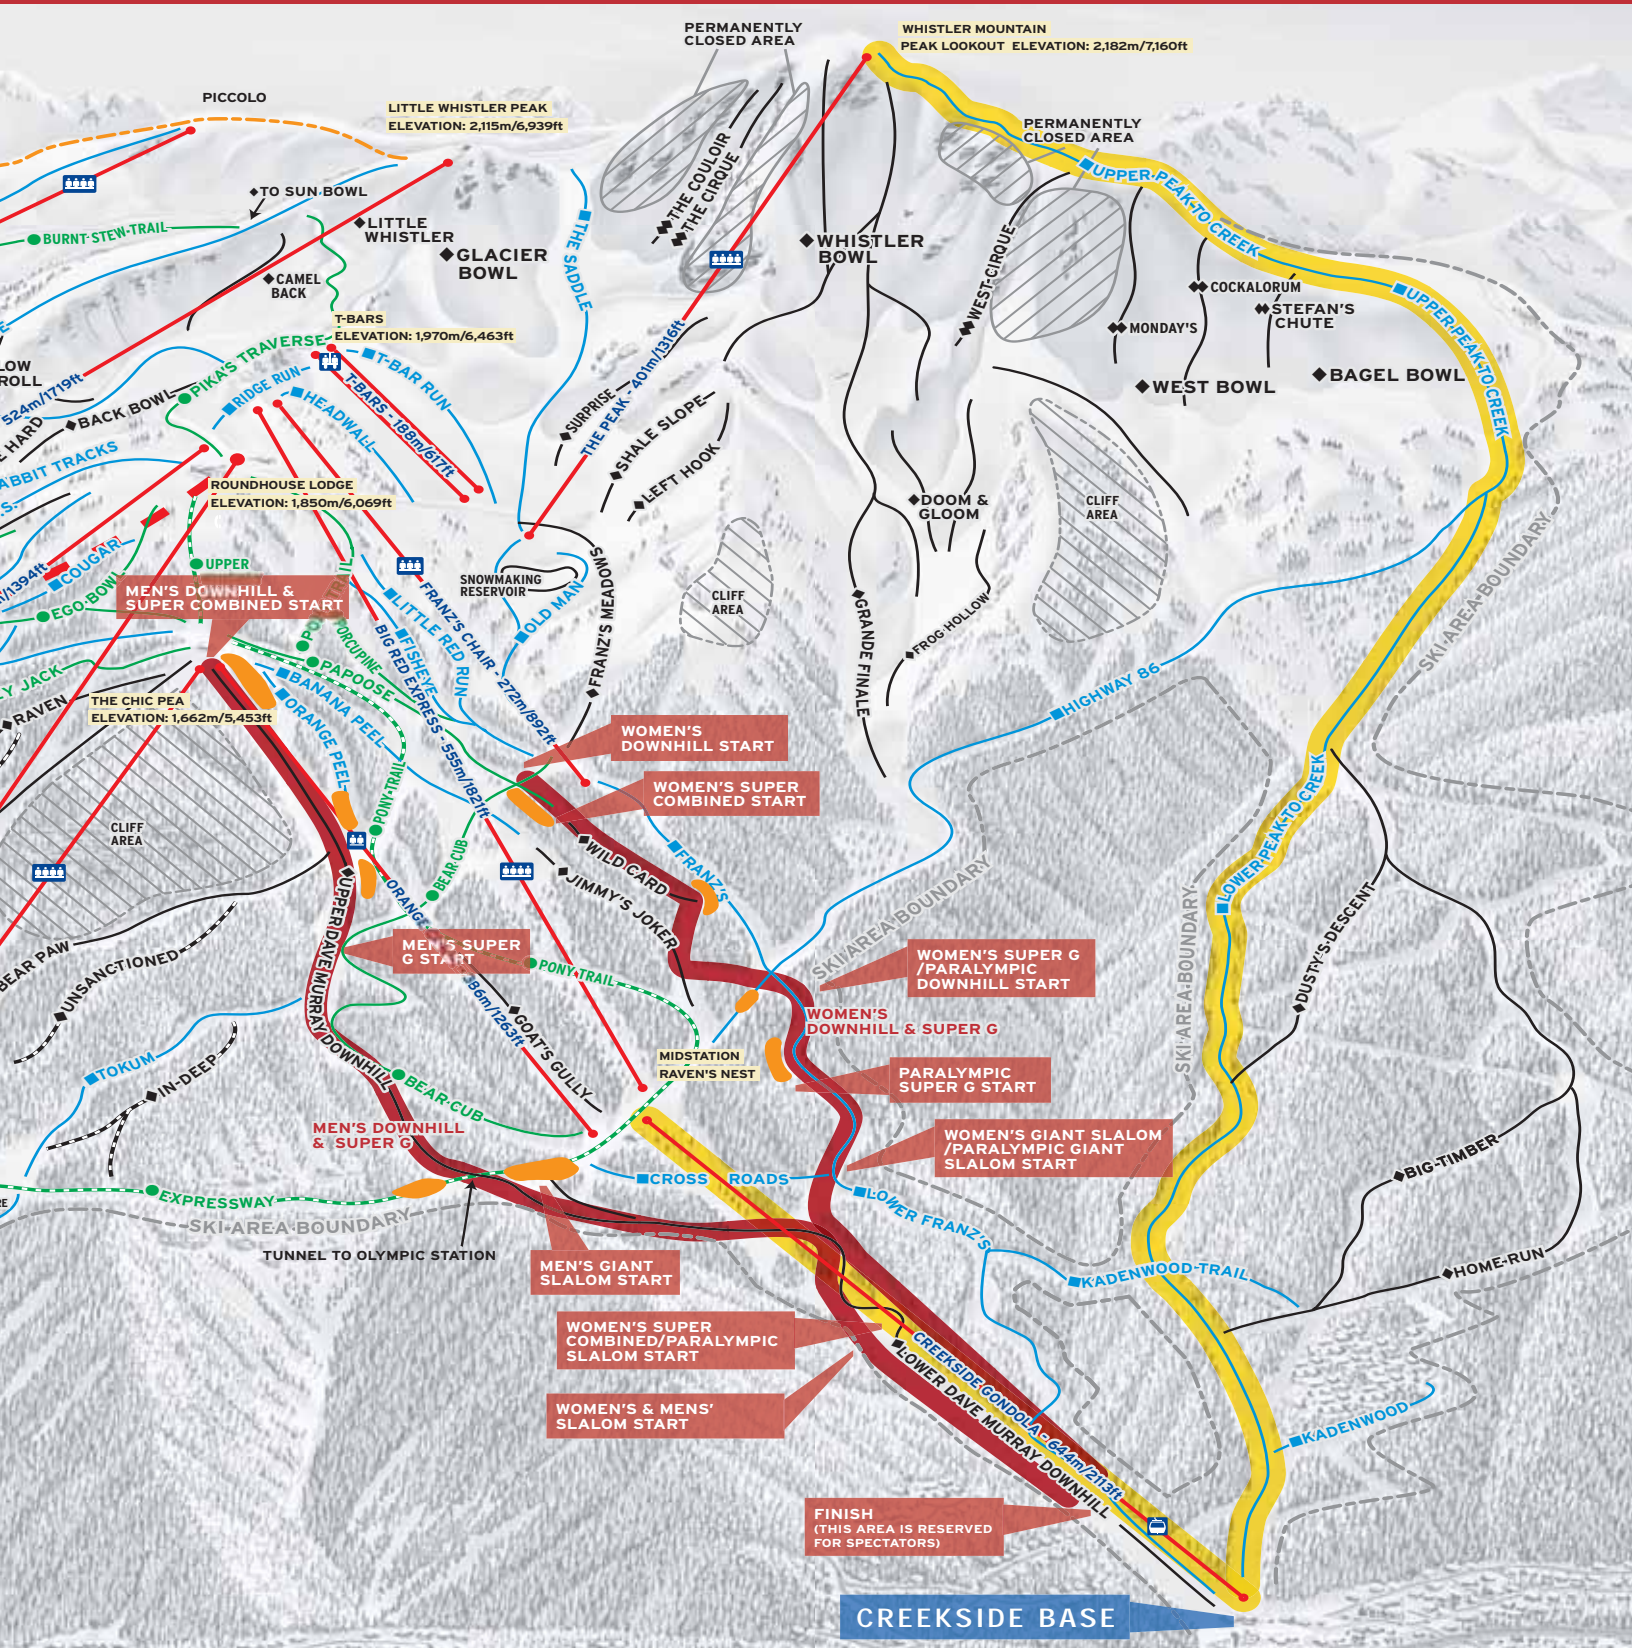

# VIEWING AREAS FOR THE ALPINE SKIING SPEED EVENTS

Your Whistler Blackcomb lift ticket provides access to select areas on Whistler Mountain where you can watch the Downhill, Super Combined and Super G Alpine Skiing events during the Vancouver 2010 Olympic & Paralympic Winter Games. This map is your guide to where the public viewing areas are located.

## LEGEND

Public Viewing Area

Creekside Gondola is closed for public access (upload & download) February 1 - March 1, 2010. Guests can ski/ride down to Creekside Base all season long, subject to conditions.

Women & Men Downhill Courses