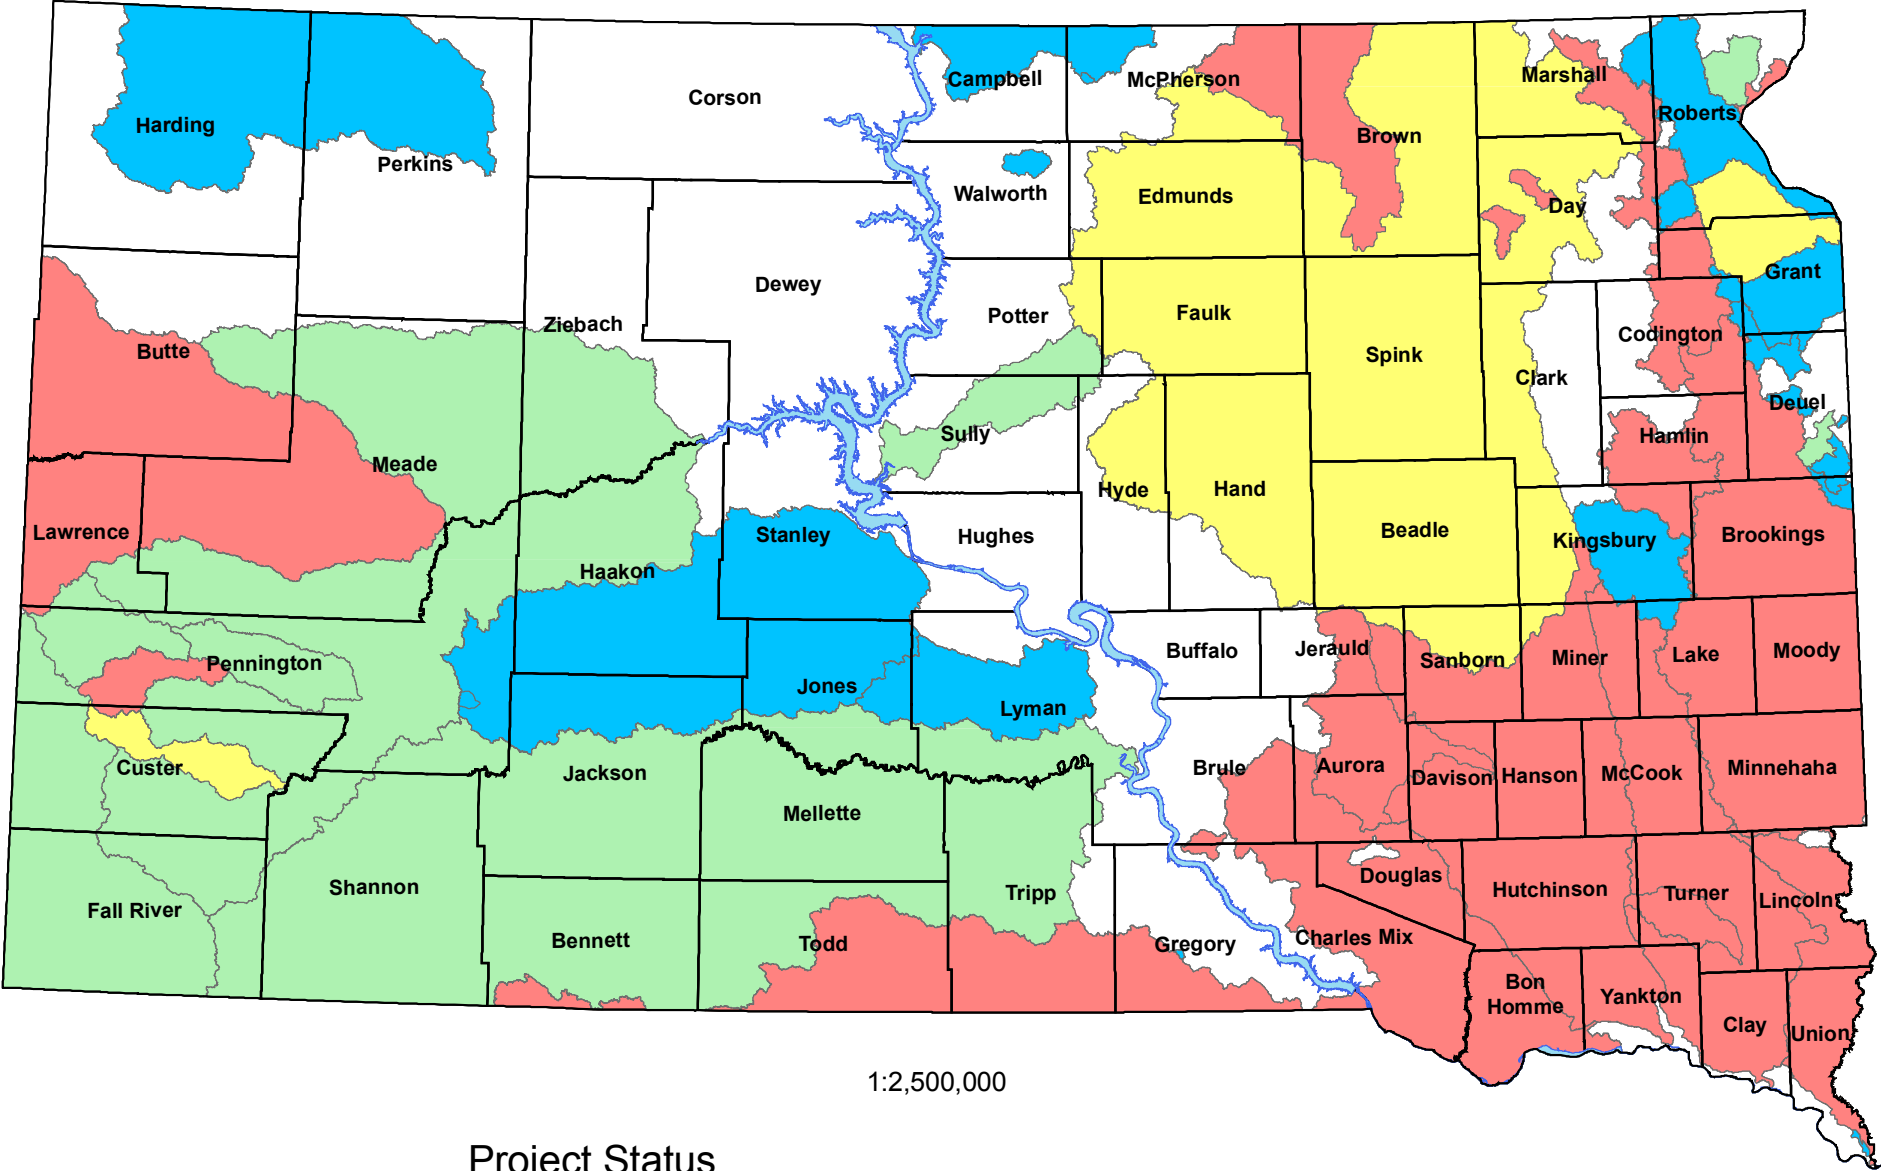

# South Dakota Non-point Pollution Project Status

## Project Status

- Open Implementation Projects
- Closed Implementation Projects
- Open Assessment Projects
- Closed Assessment Projects