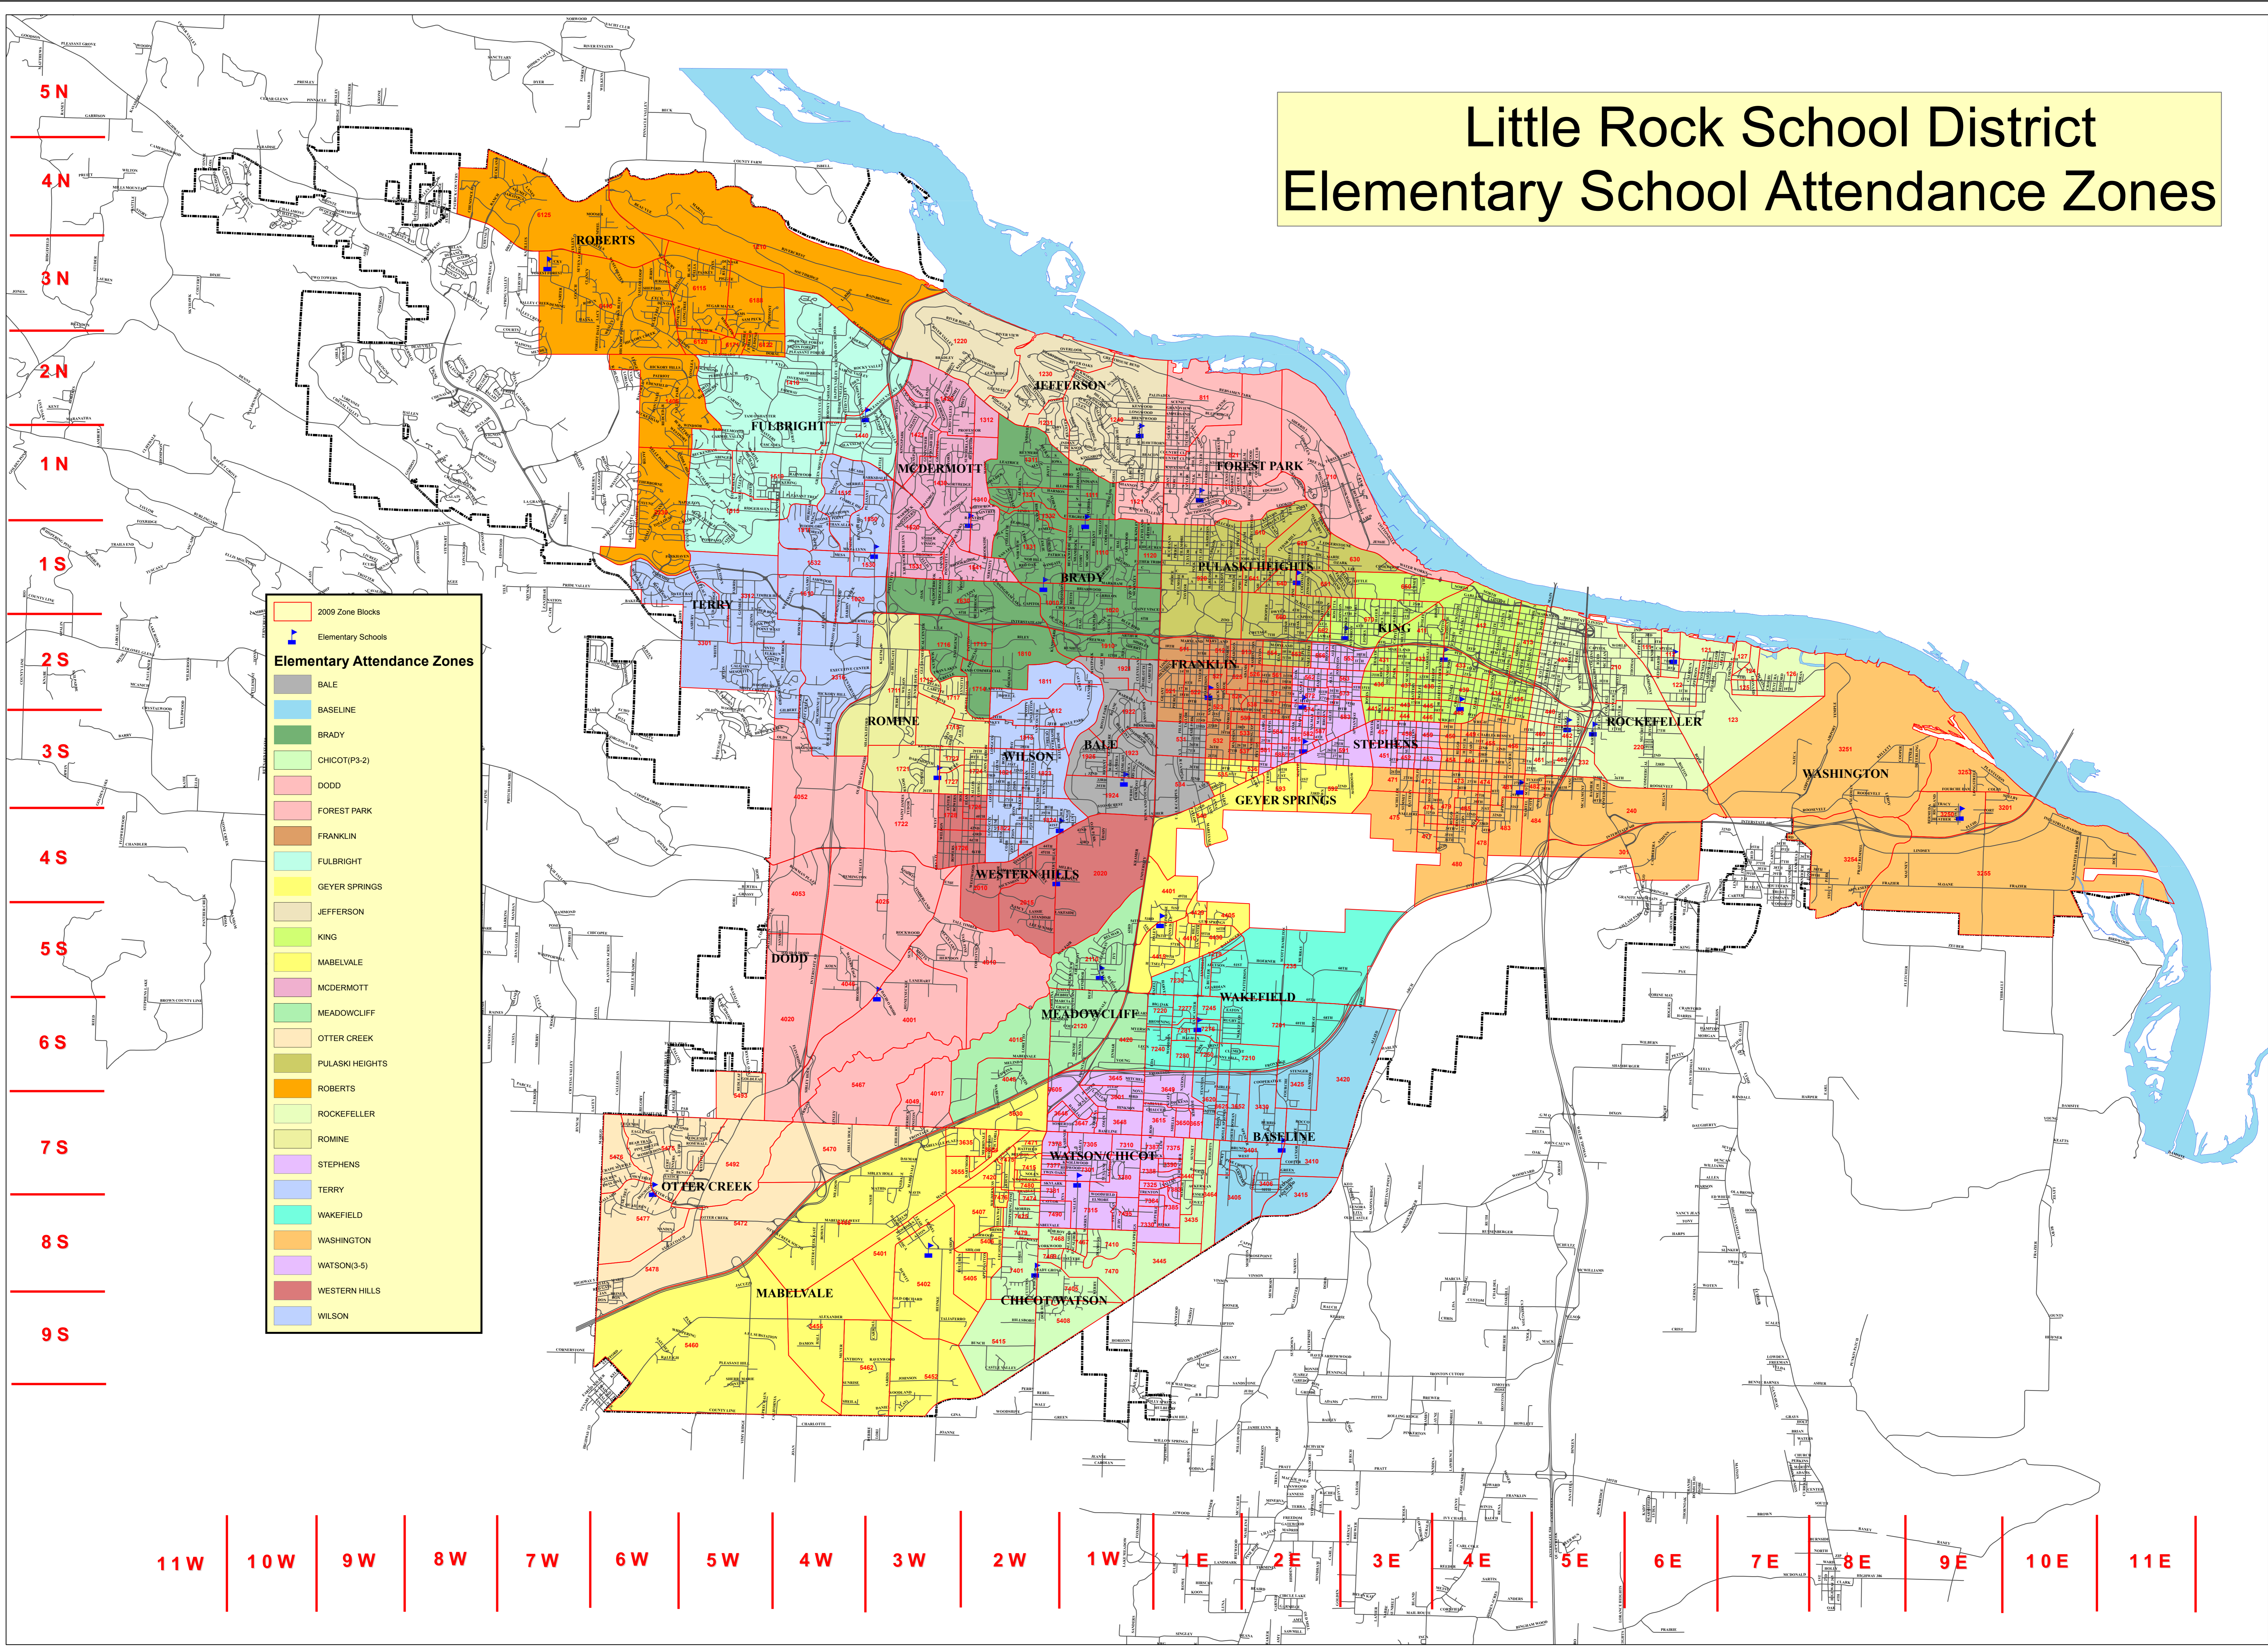

Little Rock School District Elementary School Attendance Zones

Page(s) Disclaimer

The data contained herein was compiled from various sources for the sole use and benefit of the Pulaski Area Geographic Information System (PAGIS) and the public agencies it serves. Any use of the data by anyone other than PAGIS is at the sole risk of the user, and by acceptance of this data, the user does hereby hold PAGIS harmless and without liability from any claims, costs, or damages of any nature against PAGIS, including cost of defense arising from improper use of the data, or use by another party. Acceptance or use of this data is done without any expressed or implied warranties.

The geographic data herein was taken from 1997 / 1999 Photography.

Produced By: Chris Owen
Date: 11/09/2009