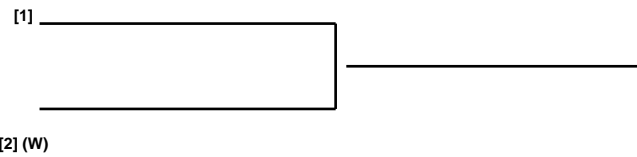

Wimbledon 2011 Gentlemen's Wheelchair Doubles Championship

1st Round

- 1 SCHEFFERS NED / VINK NED
- 2 AMMERLAAN NED / OLSSON SWE
- 3 HOUDET FRA / JEREMIASZ FRA
- 4 EGBERINK NED / KUNIEDA JPN

See what IBM does  
for Wimbledon