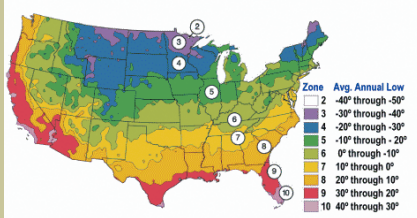

White Venusta Wisteria

Wisteria venusta 'Alba'

Flowers are white, very large, and grow in short heavy clusters that open all at once. Very profuse bloom when leaves begin to open in mid spring. Broad leaves and silky leaflets.

Can be grown as a vine or trained upright into a standard (tree).

Cold hardy to
U.S.D.A. Zone 5.

Since 1944

From the nurseries of

L.E. COOKE CO

**Excellence
in Bareroot**