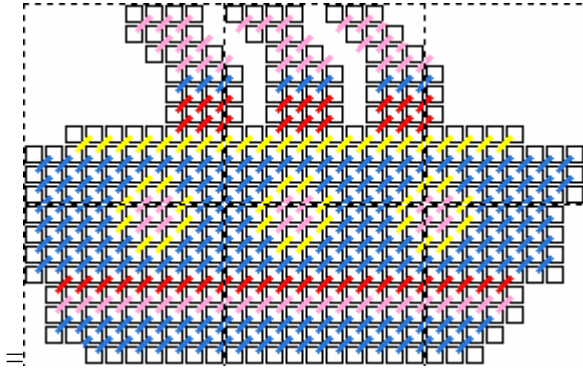

Playtime Magnets

Ship

Size:
28 holes wide x 18 holes high

Colors:
Blue, Yellow, Red, White (pink on chart)

Fire Truck

Size:
28 holes wide x 16 holes high

Colors:
Red, Black, Gray, Yellow, White (pink on chart)

Dump Truck

Size:
24 holes wide x 14 holes high

Colors:
Browns (light, medium & dark),
Black, White (pink on chart)

Truck

Size:
28 holes wide by 13 holes high

Colors:
Blue, Gray, Dark Green,
Black, White (pink on chart)