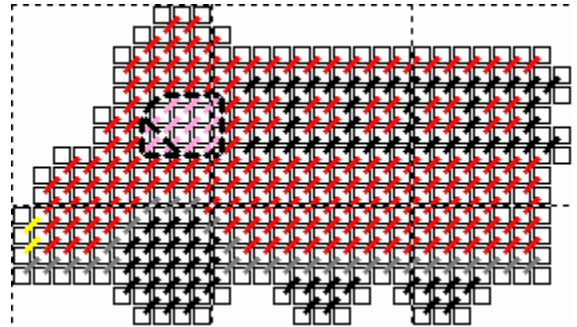

Playtime Magnets

Ship

Size:
28 holes wide x 18 holes high

Colors:
Blue, Yellow, Red, White (pink on chart)

Fire Truck

Size:
28 holes wide x 16 holes high

Colors:
Red, Black, Gray, Yellow, White (pink on chart)

Dump Truck

Size:
24 holes wide x 14 holes high

Colors:
Browns (light, medium & dark),
Black, White (pink on chart)

Truck

Size:
28 holes wide by 13 holes high

Colors:
Blue, Gray, Dark Green,
Black, White (pink on chart)