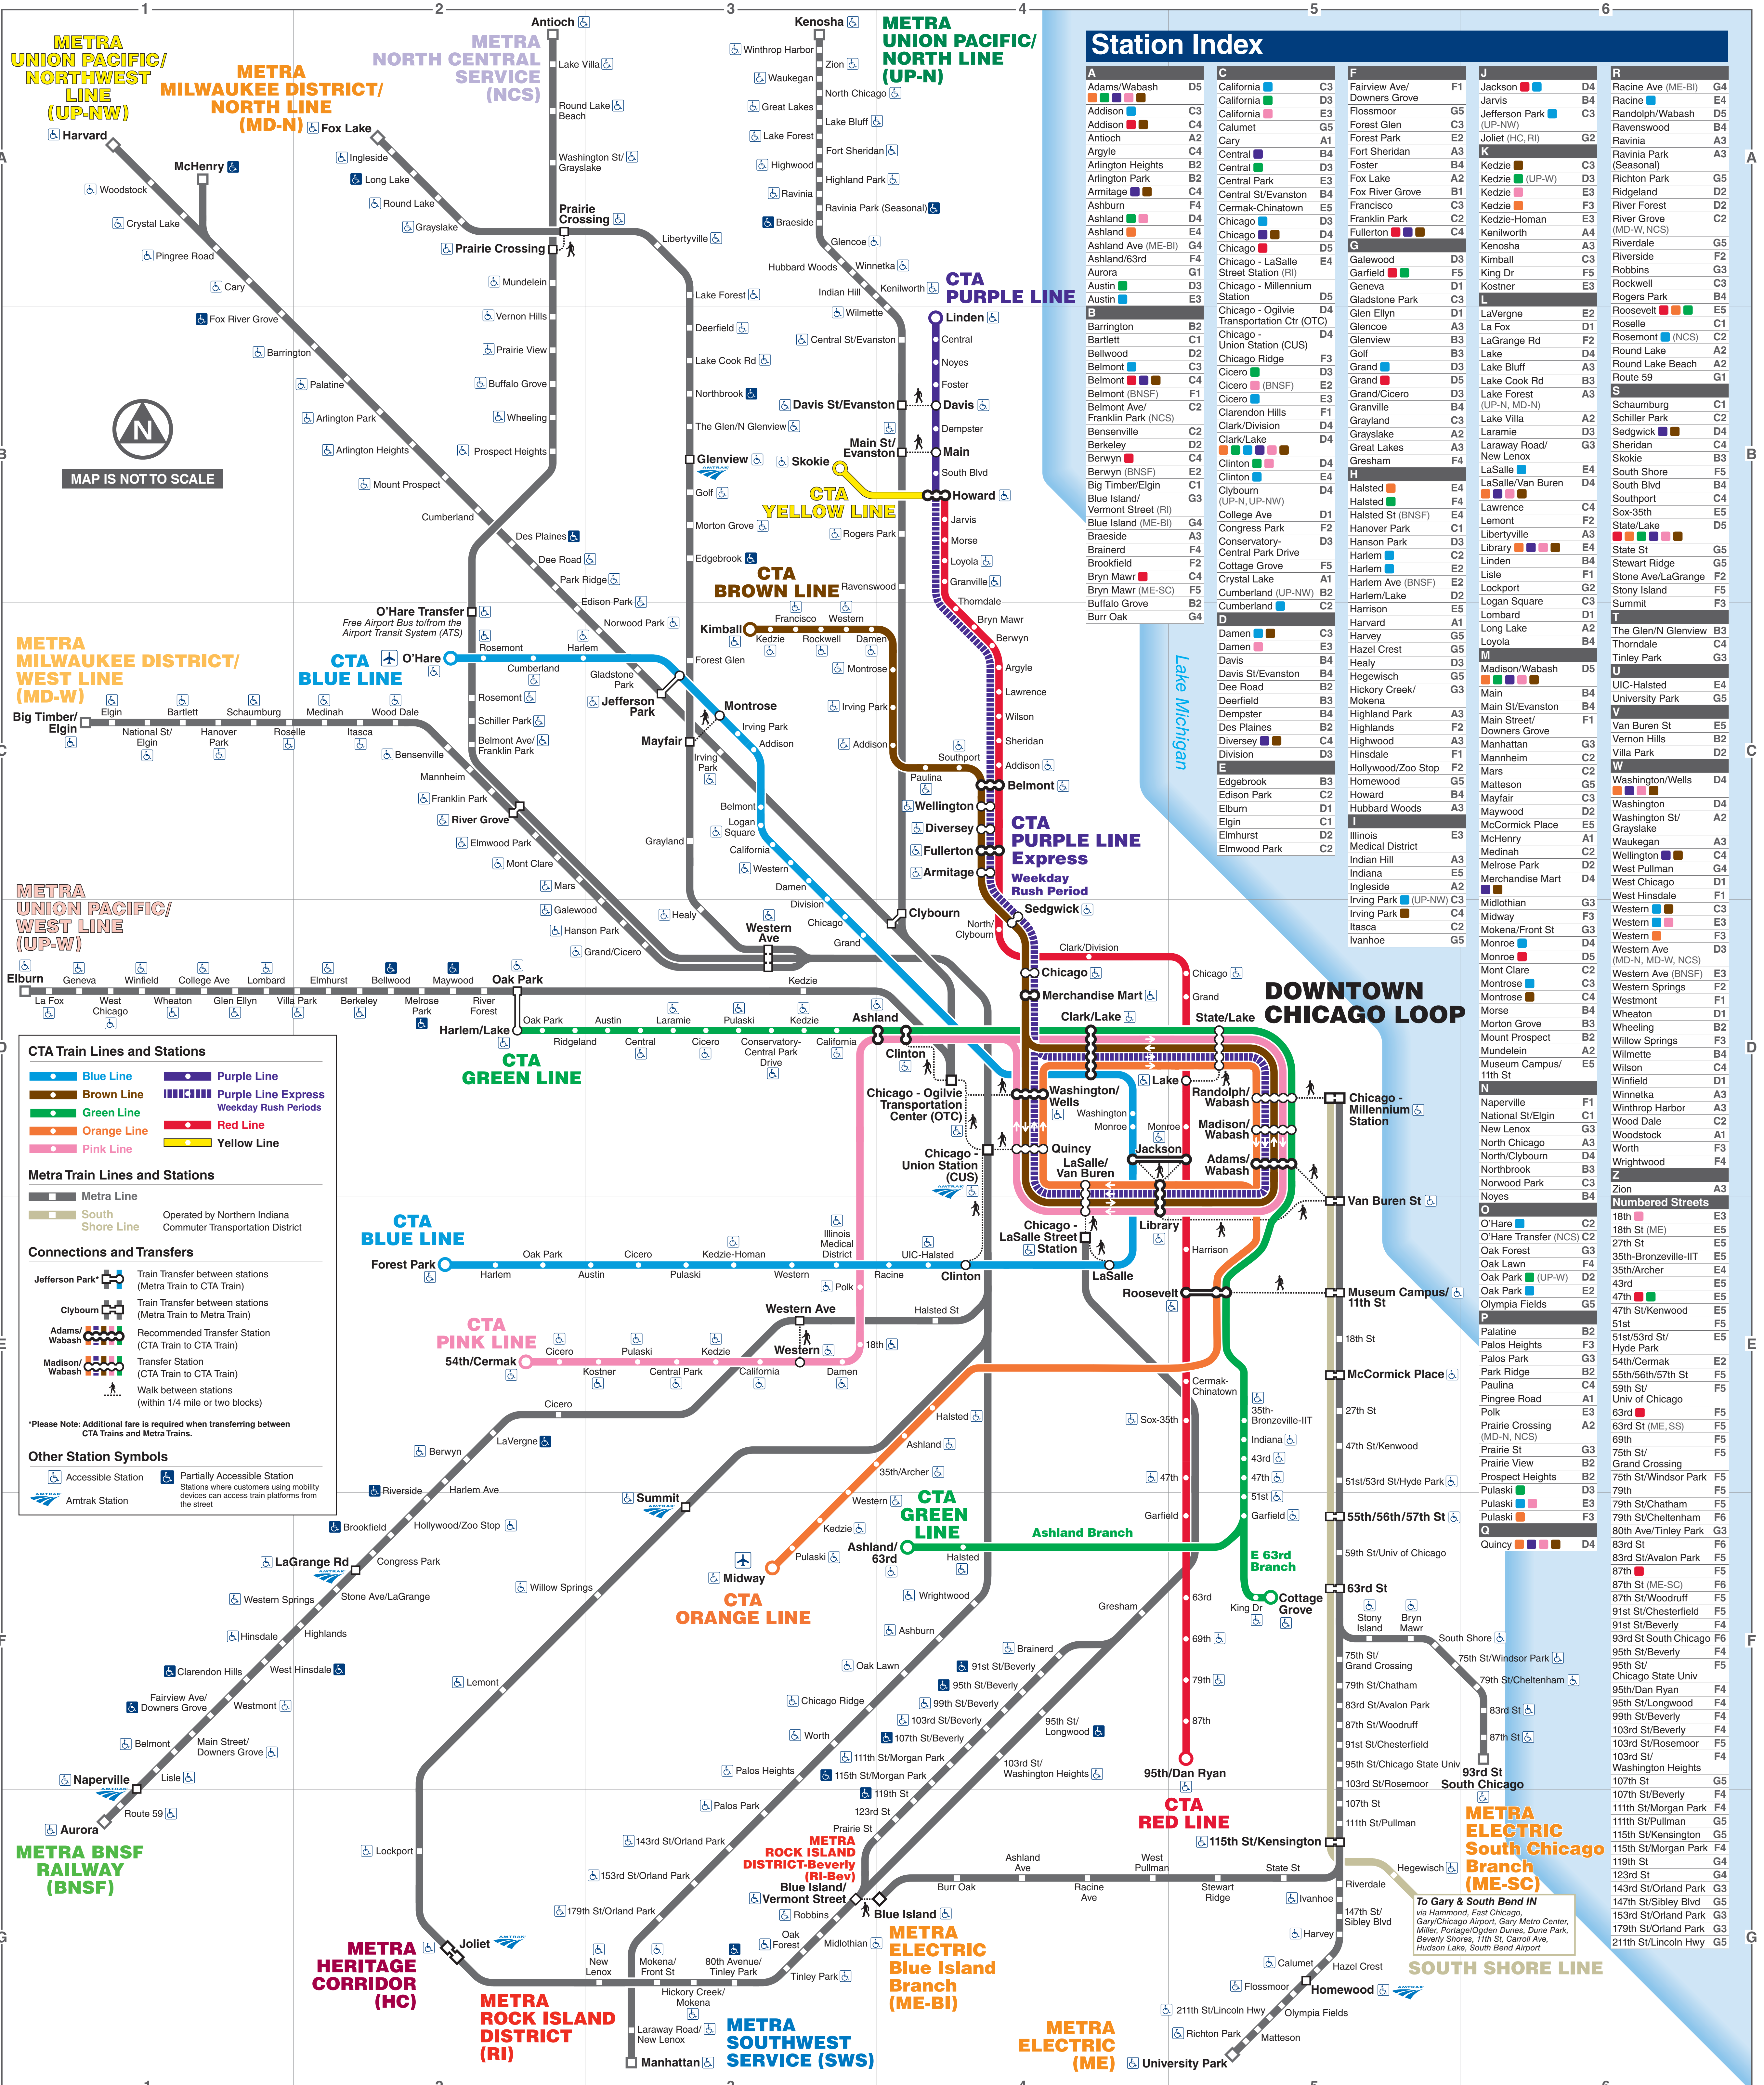

Train Connections

Northeastern Illinois Region

Station Index

A	Adams/Wabash D5	California C3	Fairview Ave/Downers Grove F1	Jackson D4	Racine Ave (ME-BI) G4
B	Belmont B2	Chicago C4	Forest Glen G5	Jefferson Park C3	Randolph/Wabash D5
C	Chicago C4	Chicago C4	Forest Park E2	Joliet (HC, RI) G2	Ravenswood B4
D	Damen D3	Chicago C4	Forest Park E2	Kedzie (UP-W) D3	Ravinia A3
E	Elmhurst D2	Chicago C4	Forest Park E2	Kedzie (UP-W) D3	River Forest D2
F	Fairview Ave/Downers Grove F1	Chicago C4	Forest Park E2	Kedzie (UP-W) D3	River Grove C2
G	Grand G3	Chicago C4	Forest Park E2	Kedzie (UP-W) D3	Riverdale G5
H	Harlem H2	Chicago C4	Forest Park E2	Kedzie (UP-W) D3	Riverside F2
I	Indiana I2	Chicago C4	Forest Park E2	Kedzie (UP-W) D3	Robbins G3
J	Jackson J2	Chicago C4	Forest Park E2	Kedzie (UP-W) D3	Rockwell C3
K	Kedzie (UP-W) D3	Chicago C4	Forest Park E2	Kedzie (UP-W) D3	Rogers Park B4
L	Lake Forest L3	Chicago C4	Forest Park E2	Kedzie (UP-W) D3	Roseville C1
M	Madison/Wabash D5	Chicago C4	Forest Park E2	Kedzie (UP-W) D3	Rosemont C2
N	Naperville N1	Chicago C4	Forest Park E2	Kedzie (UP-W) D3	Rosemont (NCS) C2
O	Oak Park O2	Chicago C4	Forest Park E2	Kedzie (UP-W) D3	Rosemont (NCS) C2
P	Palatine P2	Chicago C4	Forest Park E2	Kedzie (UP-W) D3	Rosemont (NCS) C2
Q	Quincy Q2	Chicago C4	Forest Park E2	Kedzie (UP-W) D3	Rosemont (NCS) C2
R	Racine Ave (ME-BI) G4	Chicago C4	Forest Park E2	Kedzie (UP-W) D3	Rosemont (NCS) C2
S	State St S1	Chicago C4	Forest Park E2	Kedzie (UP-W) D3	Rosemont (NCS) C2
T	Tinley Park T2	Chicago C4	Forest Park E2	Kedzie (UP-W) D3	Rosemont (NCS) C2
U	Union Station (CUS) D4	Chicago C4	Forest Park E2	Kedzie (UP-W) D3	Rosemont (NCS) C2
V	Van Buren St V2	Chicago C4	Forest Park E2	Kedzie (UP-W) D3	Rosemont (NCS) C2
W	Washington St W2	Chicago C4	Forest Park E2	Kedzie (UP-W) D3	Rosemont (NCS) C2
X	Xenia X2	Chicago C4	Forest Park E2	Kedzie (UP-W) D3	Rosemont (NCS) C2
Y	Yonkers Y2	Chicago C4	Forest Park E2	Kedzie (UP-W) D3	Rosemont (NCS) C2
Z	Zion Z2	Chicago C4	Forest Park E2	Kedzie (UP-W) D3	Rosemont (NCS) C2
0	0th St O2	Chicago C4	Forest Park E2	Kedzie (UP-W) D3	Rosemont (NCS) C2
1	1st St 12	Chicago C4	Forest Park E2	Kedzie (UP-W) D3	Rosemont (NCS) C2
2	2nd St 22	Chicago C4	Forest Park E2	Kedzie (UP-W) D3	Rosemont (NCS) C2
3	3rd St 32	Chicago C4	Forest Park E2	Kedzie (UP-W) D3	Rosemont (NCS) C2
4	4th St 42	Chicago C4	Forest Park E2	Kedzie (UP-W) D3	Rosemont (NCS) C2
5	5th St 52	Chicago C4	Forest Park E2	Kedzie (UP-W) D3	Rosemont (NCS) C2
6	6th St 62	Chicago C4	Forest Park E2	Kedzie (UP-W) D3	Rosemont (NCS) C2
7	7th St 72	Chicago C4	Forest Park E2	Kedzie (UP-W) D3	Rosemont (NCS) C2
8	8th St 82	Chicago C4	Forest Park E2	Kedzie (UP-W) D3	Rosemont (NCS) C2
9	9th St 92	Chicago C4	Forest Park E2	Kedzie (UP-W) D3	Rosemont (NCS) C2