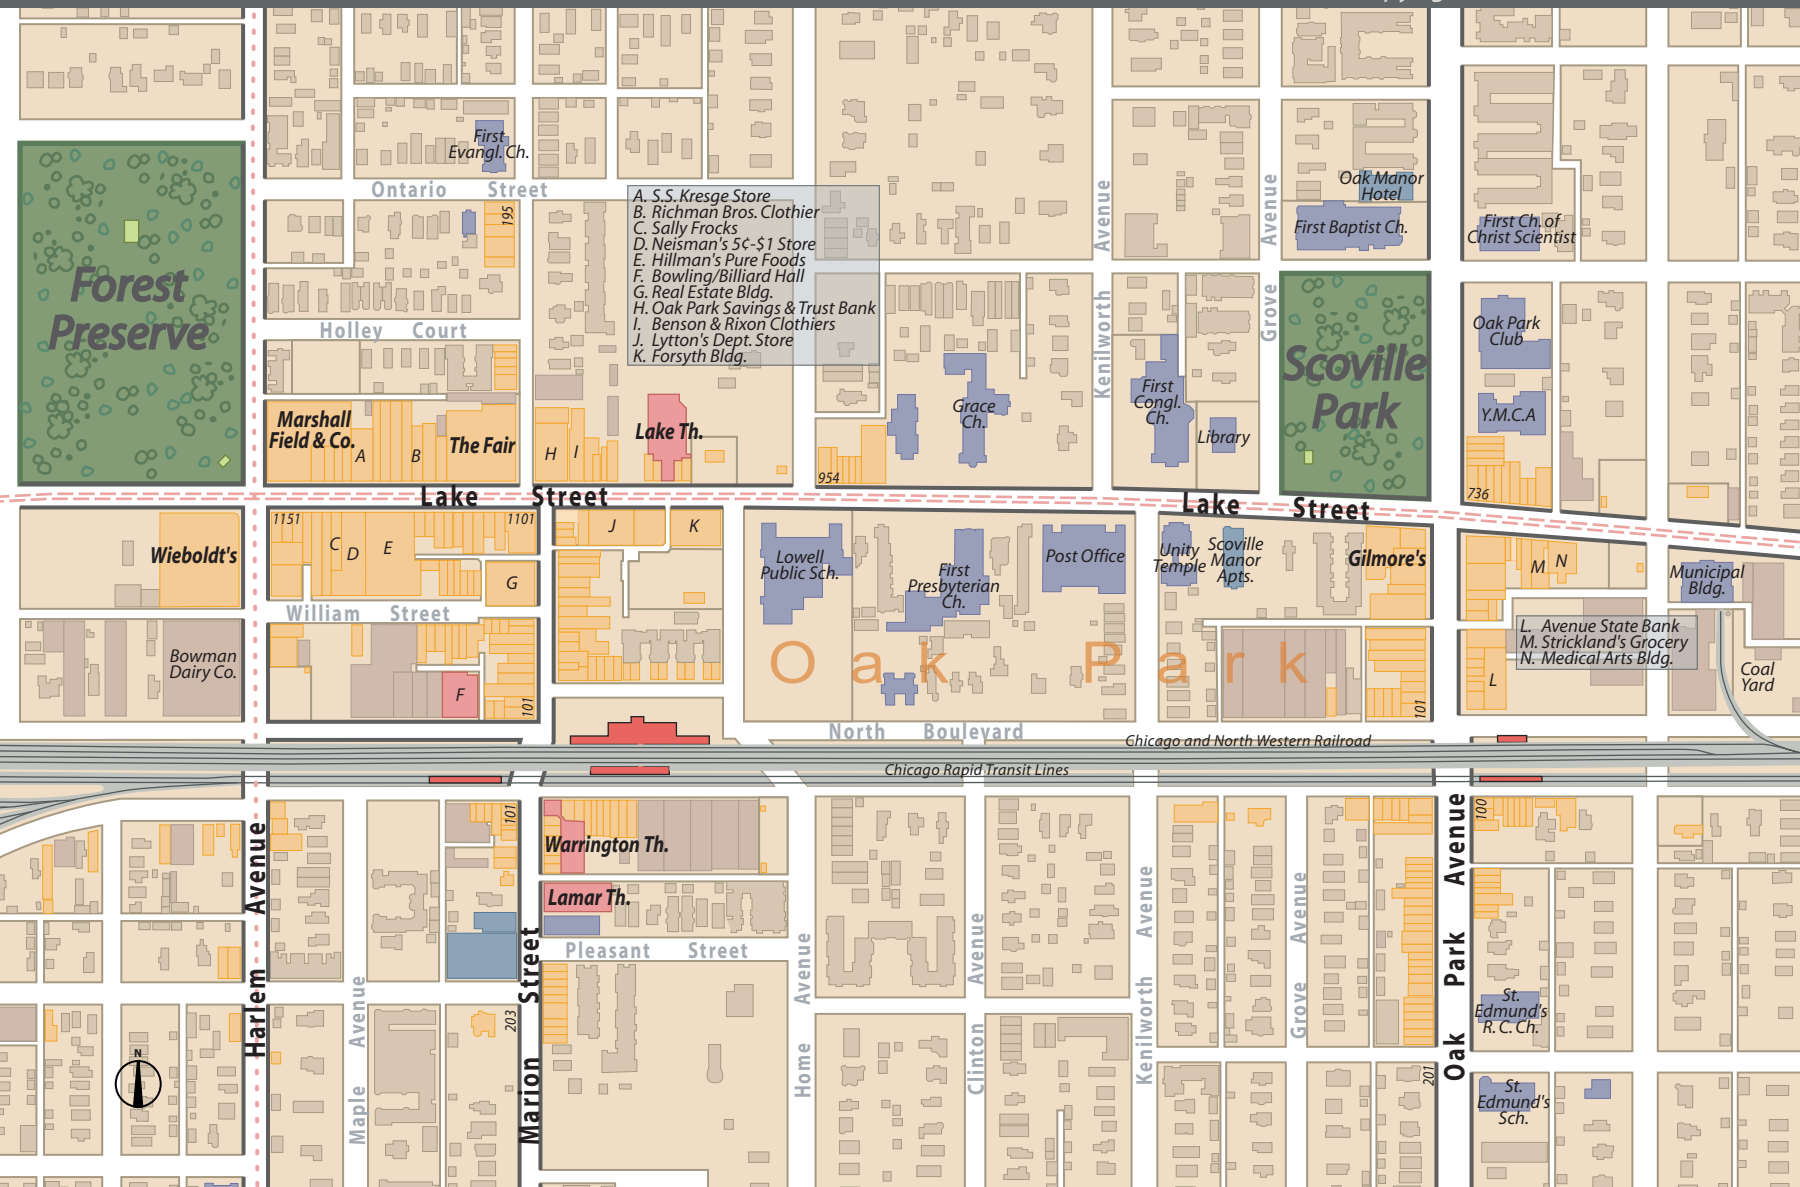

Downtown Oak Park

Oak Park, Illinois, 1945

www.jazzagechicago.com
Copyright 2005, Scott A. Newman

Map Reference

Commercial / Retail Stores

Entertainment Venues

Industrial Buildings

General Residential Buildings

Hotels / High-Rise Residential Bldgs.

Civic / Religious Building

Parks / Cemeteries

Park / Cemetery Buildings

Railroad / 'L' Stations

Railroads / 'L' Lines

Streets

Alleyways

Main Thoroughfares

Streetcar Lines

Motor Coach Routes

Map Scale
1:5555 (1 cm = 55.5m)

Primary sources: Sanborn Fire Insurance Company maps and city directories.

If you find this map to be a valuable resource, please show your support by visiting the Jazz Age Chicago Bookstore at www.jazzagechicago.com, or by making a contribution to your local historical society.