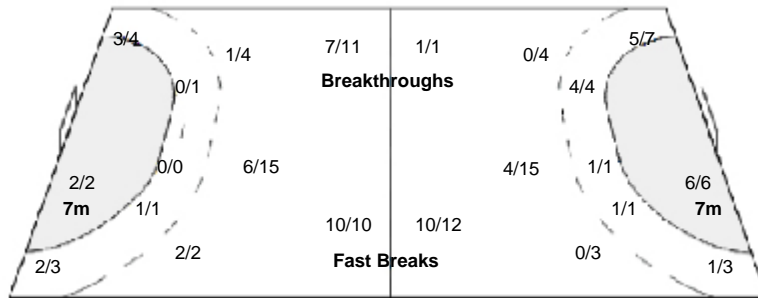

Malmö

FRI 28 JAN 2011
20:30

XXII Men's World Championship 2011 Sweden

Placement games

Spectators: 7436

Match Team Statistics

Match No: 96

ISL 33 - 34 CRO

(16 - 14) (17 - 20)

Referees: STARK B N / STEFAN R M (ROU)

CRO - Croatia

Shots Distribution

Players

Goals / Shots

3 MARIC M	4 BALIC I	5 DUVNJAK D	6 LACKOVIC B	7 ZRNIC V	8 KOPLJAR M	9 VORI I
1/2	0/1	1/1 0/1	2/2 0/1	1/1 0/1	1/1	1/1 0/1
		2/2 1/1	0/1	2/2 2/2		1/1
			1-Blocked			

10 GOJUN J	11 MATULIC J	14 VUKOVIC D	21 BUNTIC	24 VALCIC T	26 STRLEK M	29 NINCEVIC I
		2/2 0/1 1/1	0/1 1/1		0/1	1/1
		4/4 0/1	1/1 0/2 1/1			
		1-Post	1/2 5/7		1-Missed	

Team

Goals / Shots

3/6	1/2	5/6
2/3	0/6	6/7
5/6	9/14	3/3
2-Missed	1-Post	1-Blocked

Offense

Defense

Goalkeepers

Saves / Shots

0/3	2/2	0/3
1/3	3/3	2/9
1/7	1/8	3/8

16 PESIC I

0/2	2/2	0/3
1/3	3/3	2/9
1/7	1/7	3/8

25 ALILOVIC M

0/1		
	0/1