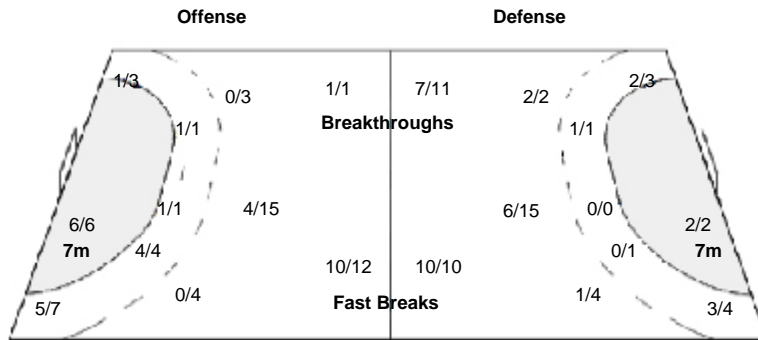

Malmö

FRI 28 JAN 2011
20:30

XXII Men's World Championship 2011 Sweden

Placement games

Match Team Statistics

Spectators: 7436

Match No: 96

ISL 33 - 34 CRO

(16 - 14) (17 - 20)

Referees: STARK B N / STEFAN R M (ROU)

ISL - Iceland

Shots Distribution

Players

Goals / Shots

2	SVAVARSSON V	4	PÁLMARSSON A	6	HALLGRÍMSSON	7	ATLASON A	8	ÓLAFSSON Þ	9	SIGURÐSSON G	10	GUÐJÓNSSON S
	1/1	0/2	0/1	1/1		0/1	2/2	0/1	0/1	1/1			
		0/1	0/1				0/1	4/5	3/4	1/1			
								1-Missed	1-Missed	1-Blocked			
11	STEFÁNSSON Ó	13	GRÉTARSSON C	15	PETERSSON A	17	JAKOBSSON S	18	GUNNARSSON F	19	SVEINSSON S	21	KRISTJÁNSSON
0/3	2/2			0/3									
	1/1			1/1	0/2	2/3							
2/2	0/1			1/1	1/1	1/1		1/1					
1-Post	2-Blocked			2-Missed	1-Post								

Team

Goals / Shots

3/14	0/2	3/3
2/3	0/3	7/9
6/7	7/8	5/8
4-Missed	2-Post	5-Blocked

Goalkeepers

Saves / Shots

0/3	0/1	1/6
1/3	6/6	1/7
1/6	5/14	0/3

1	GÚSTAVSSON B
0/2	0/2
0/1	3/3
0/2	2/7

16	GUÐMUNDSSON H
0/1	0/1
1/2	3/3
1/4	3/7