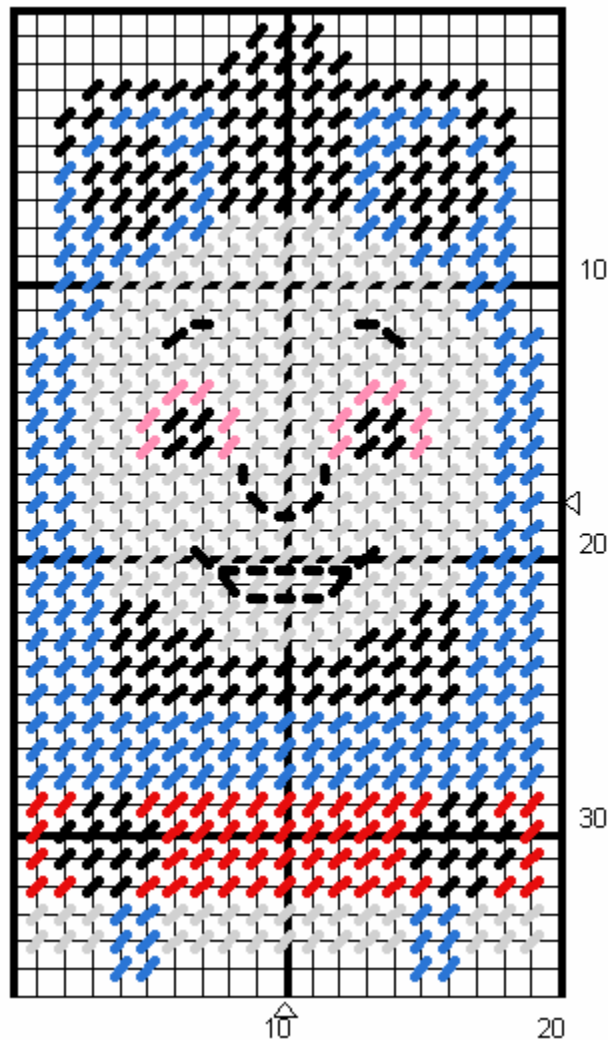

Boutique Tissue Box Side

Colors:

Black, Blue, Silver, Red, Brown, White (charted as pink),
and contrasting color for background (i.e. White, Light Blue)

Thomas the Train

Large Magnet

20 holes by 36 holes

Colors:

Black, Blue, Silver, Red, Brown, White (charted as pink)

Cut around the stitched area for a shaped magnet.

These images are copyrighted.

You may not sell these patterns or offer them to others as your own.