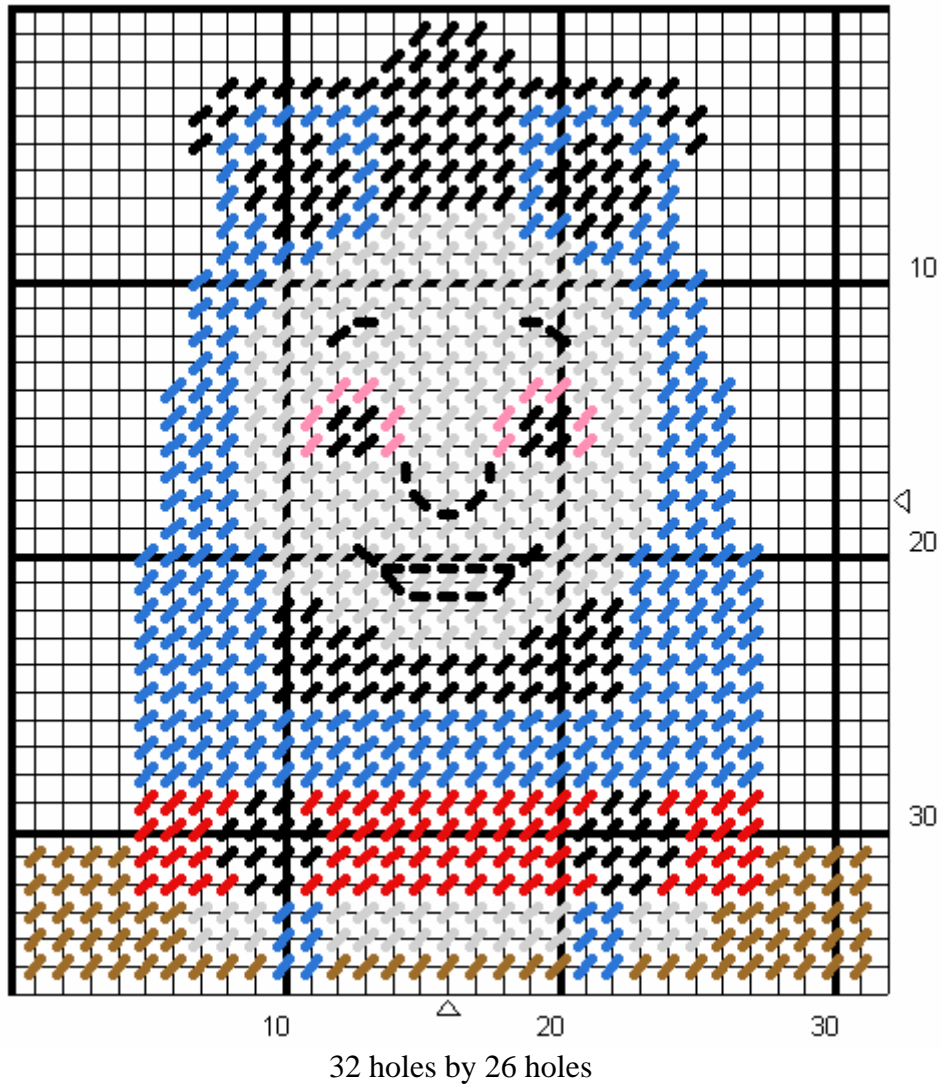

Boutique Tissue Box Side

Colors:

Black, Blue, Silver, Red, Brown, White (charted as pink),
and contrasting color for background (i.e. White, Light Blue)

Thomas the Train

Large Magnet

20 holes by 36 holes

Colors:

Black, Blue, Silver, Red, Brown, White (charted as pink)

Cut around the stitched area for a shaped magnet.

These images are copyrighted.

You may not sell these patterns or offer them to others as your own.