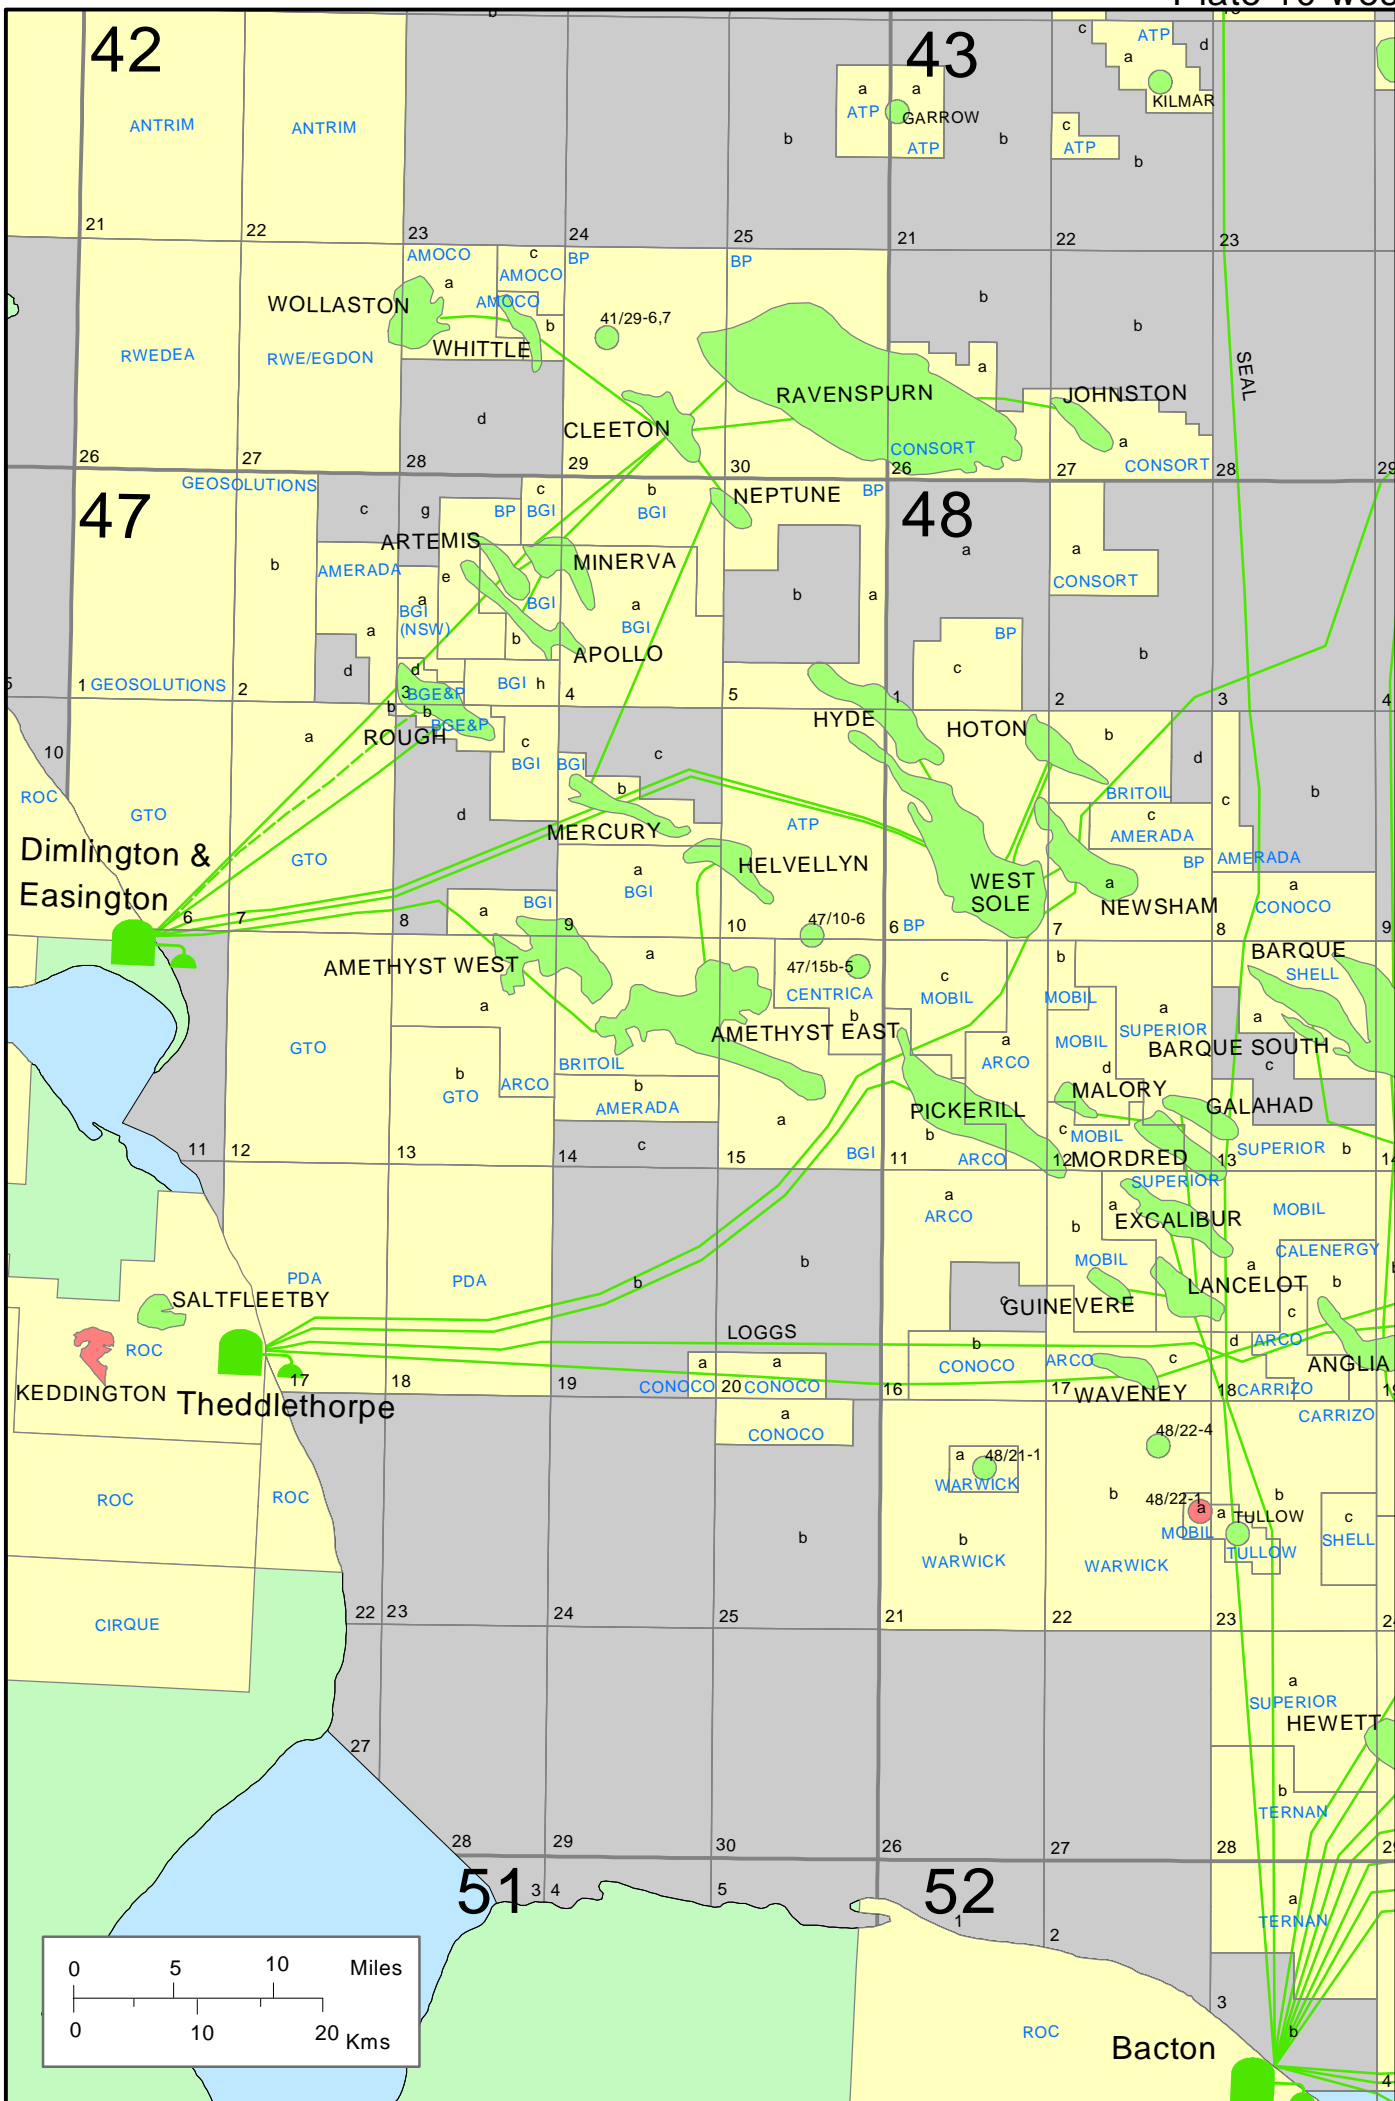

0°E

1°E

54°N

54°N

53°N

53°N

42

43

APOLLO

HYDE

HOTON

Dimlington & Easington

MERCURY

HELVELLYN

WEST SOLE

AMETHYST WEST

AMETHYST EAST

BARQUE SHELL

BARQUE SOUTH

MALORY

GALAHAD

SALT FLEETBY

LOGGS

GUINEVERE

LANCELOT

KEDDINGTON

Theddlethorpe

CONOCO

CONOCO

WAVENEY

CARRIZO

ROC