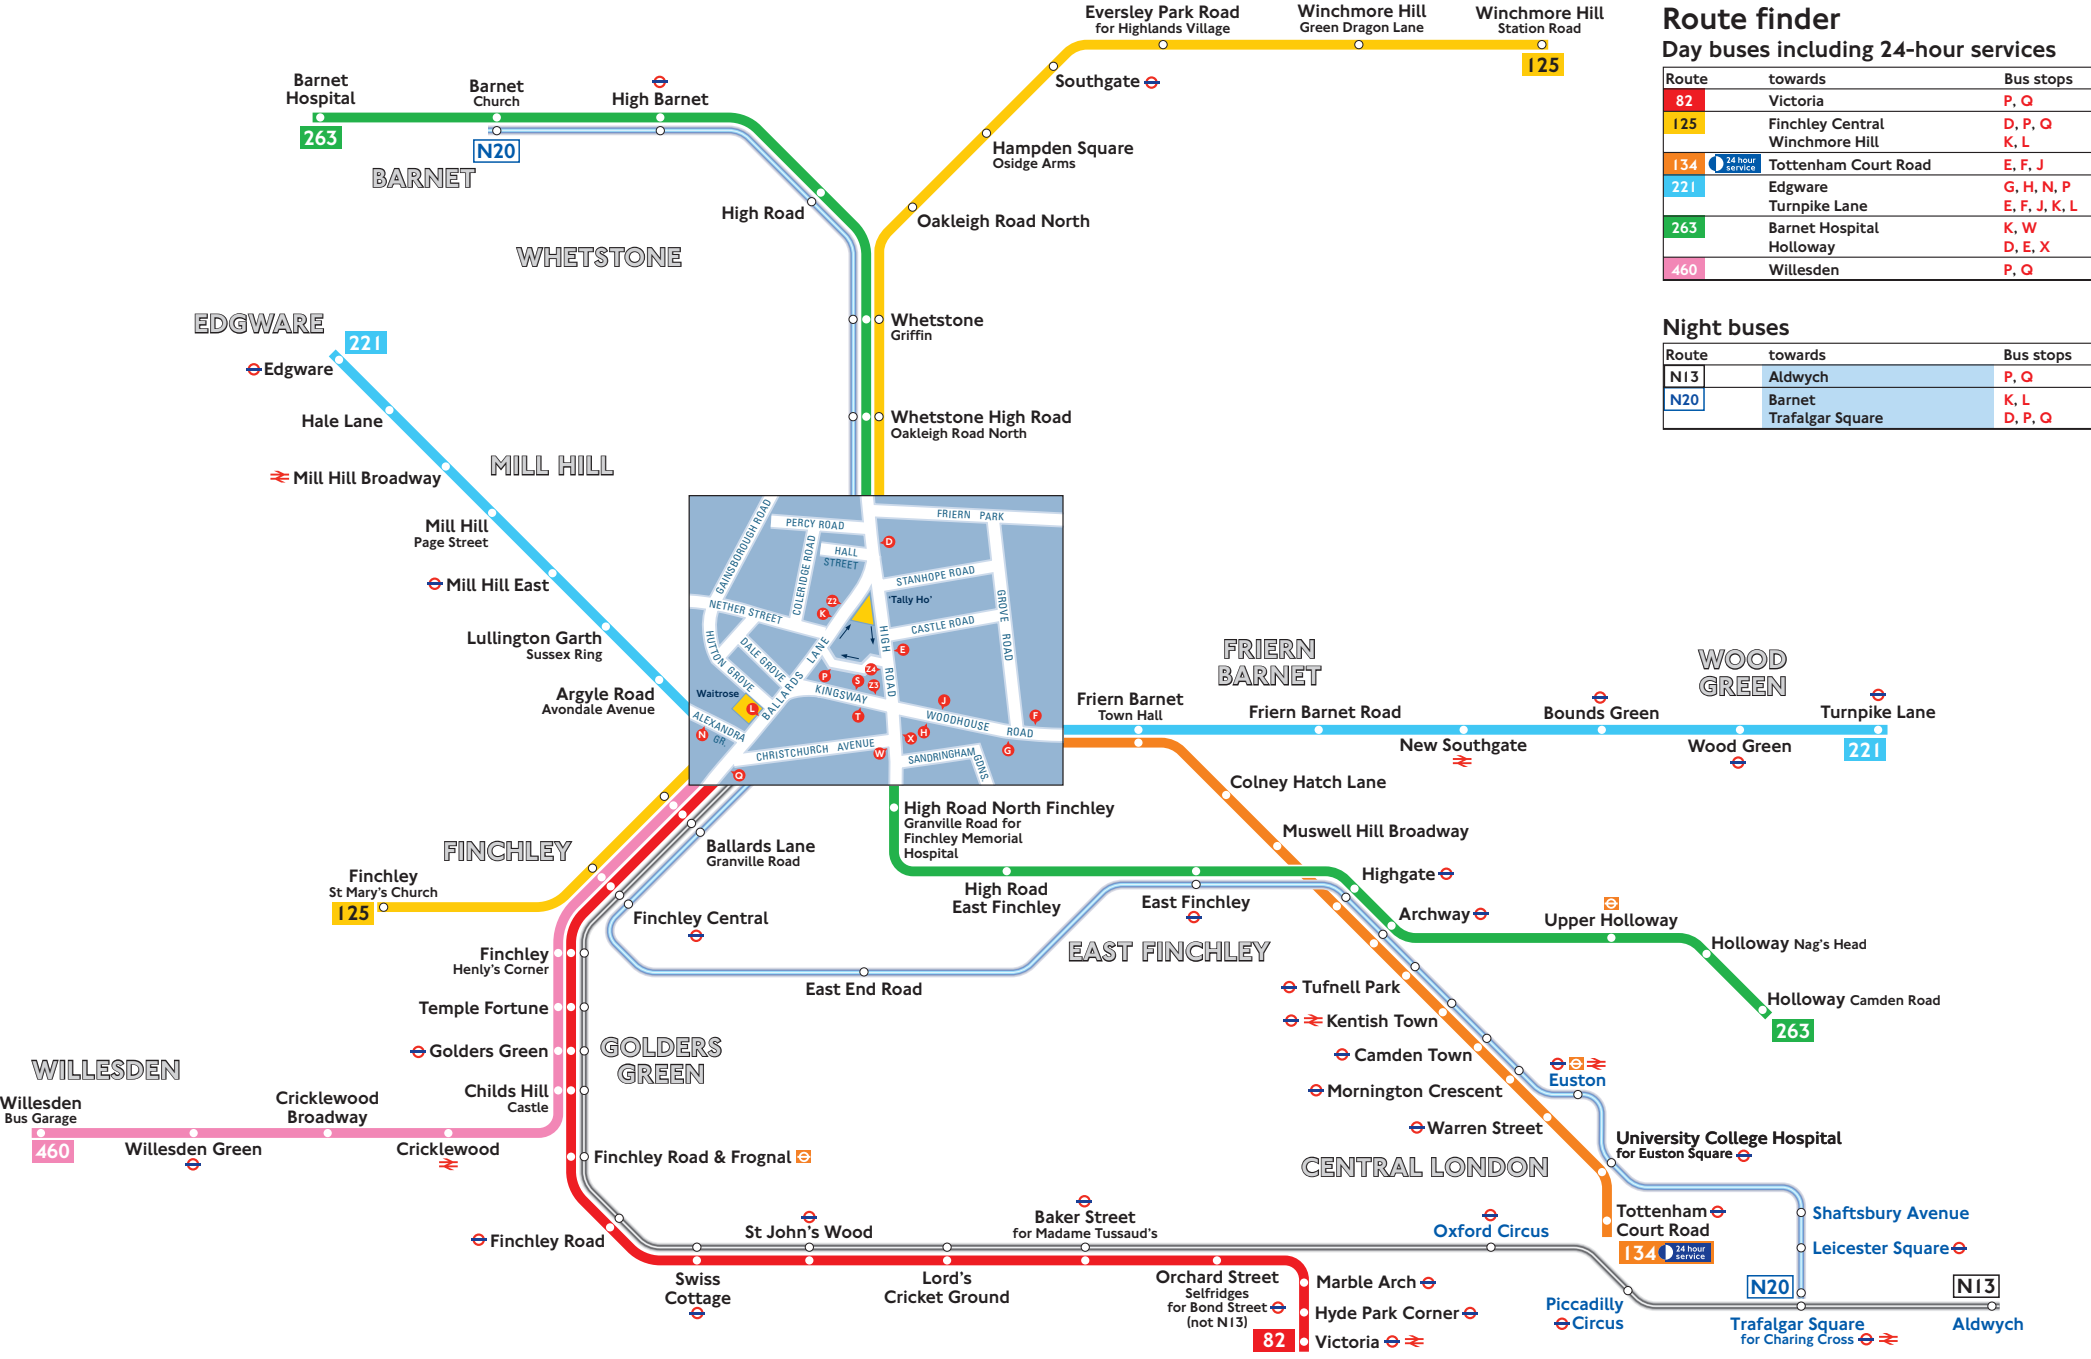

# Buses from North Finchley

## Route finder

Day buses including 24-hour services

Route	towards	Bus stops
82	Victoria	P, Q
125	Finchley Central Winchmore Hill	D, P, Q K, L
134	Tottenham Court Road	E, F, J
221	Edgware Turnpike Lane	G, H, N, P E, F, J, K, L
263	Barnet Hospital Holloway	K, W D, E, X
460	Willesden	P, Q

## Night buses

Route	towards	Bus stops
N13	Aldwych	P, Q
N20	Barnet Trafalgar Square	K, L D, P, Q