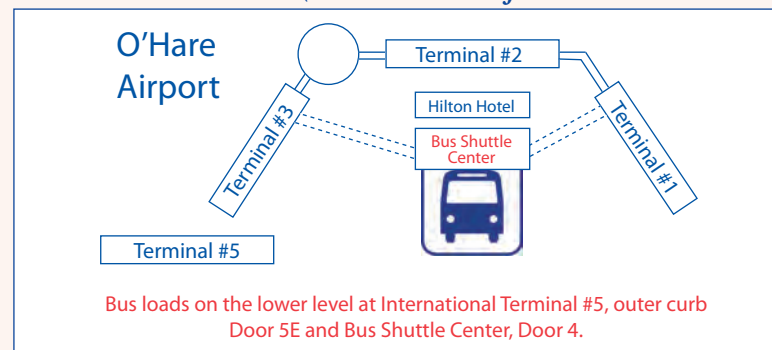

Coaches may not make all stops and passengers may be required to transfer at the Highland or Crestwood Terminal locations.

* Eastern Standard Time (all others times reflect Central Standard Time)

Terminal #1
United Airlines
United Express
Lufthansa

Terminal #2
Air Canada
Continental
Delta/D. Shuttle
Jet Blue
United/U. Express
US Airways

Terminal #3
Alaska Airline
American/A. Eagle
Iberia Airlines
Spirit Airlines

Terminal #5
Air France
Air India
British Airways
Japan Airlines
KLM Royal Dutch
Mexicana
SWISS
USA3000
Virgin Atlantic Airways