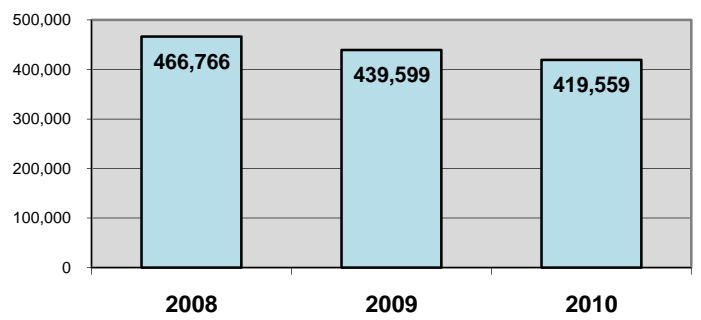

Wyoming Branch

A branch of the Kent District Library

Branch Manager:	Mary Hollinrake (January - November) Lori Holland (December)
Pop. of Service Area:	69,368
Building Size:	48,950 square feet
Public Computers:	49
Staff:	16.8 FTEs
Open Hours:	61 hours per week

2010 PERCENTAGE OF POPULATION WITH LIBRARY CARDS

2010 BRANCH CHECK-OUTS BY RESIDENT

TOTAL ITEMS CHECKED-OUT
(0.4% increase from 2009 to 2010)

NUMBER OF BRANCH VISITORS
(5% decrease from 2009 to 2010)

YOUTH & ADULT PROGRAM ATTENDANCE
(7% decrease from 2009 to 2010)