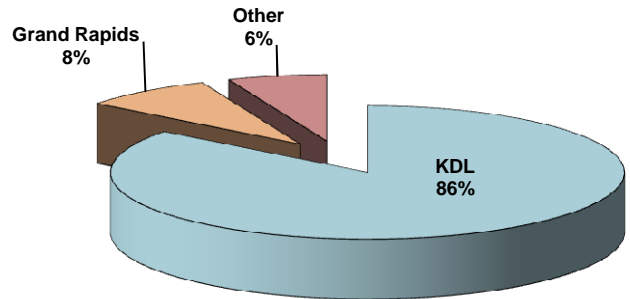

Wyoming Branch

A branch of the Kent District Library

Branch Manager:	Mary Hollinrake (January - November) Lori Holland (December)
Pop. of Service Area:	69,368
Building Size:	48,950 square feet
Public Computers:	49
Staff:	16.8 FTEs
Open Hours:	61 hours per week

2010 PERCENTAGE OF POPULATION WITH LIBRARY CARDS

2010 BRANCH CHECK-OUTS BY RESIDENT

TOTAL ITEMS CHECKED-OUT
(0.4% increase from 2009 to 2010)

NUMBER OF BRANCH VISITORS
(5% decrease from 2009 to 2010)

YOUTH & ADULT PROGRAM ATTENDANCE
(7% decrease from 2009 to 2010)