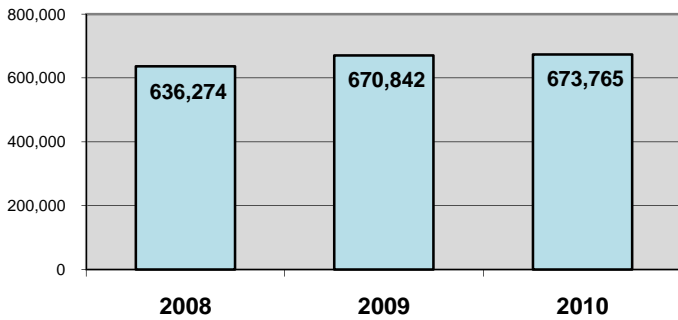

Wyoming Branch

A branch of the Kent District Library

Branch Manager:	Mary Hollinrake (January - November) Lori Holland (December)
Pop. of Service Area:	69,368
Building Size:	48,950 square feet
Public Computers:	49
Staff:	16.8 FTEs
Open Hours:	61 hours per week

2010 PERCENTAGE OF POPULATION WITH LIBRARY CARDS

2010 BRANCH CHECK-OUTS BY RESIDENT

TOTAL ITEMS CHECKED-OUT
(0.4% increase from 2009 to 2010)

NUMBER OF BRANCH VISITORS
(5% decrease from 2009 to 2010)

YOUTH & ADULT PROGRAM ATTENDANCE
(7% decrease from 2009 to 2010)