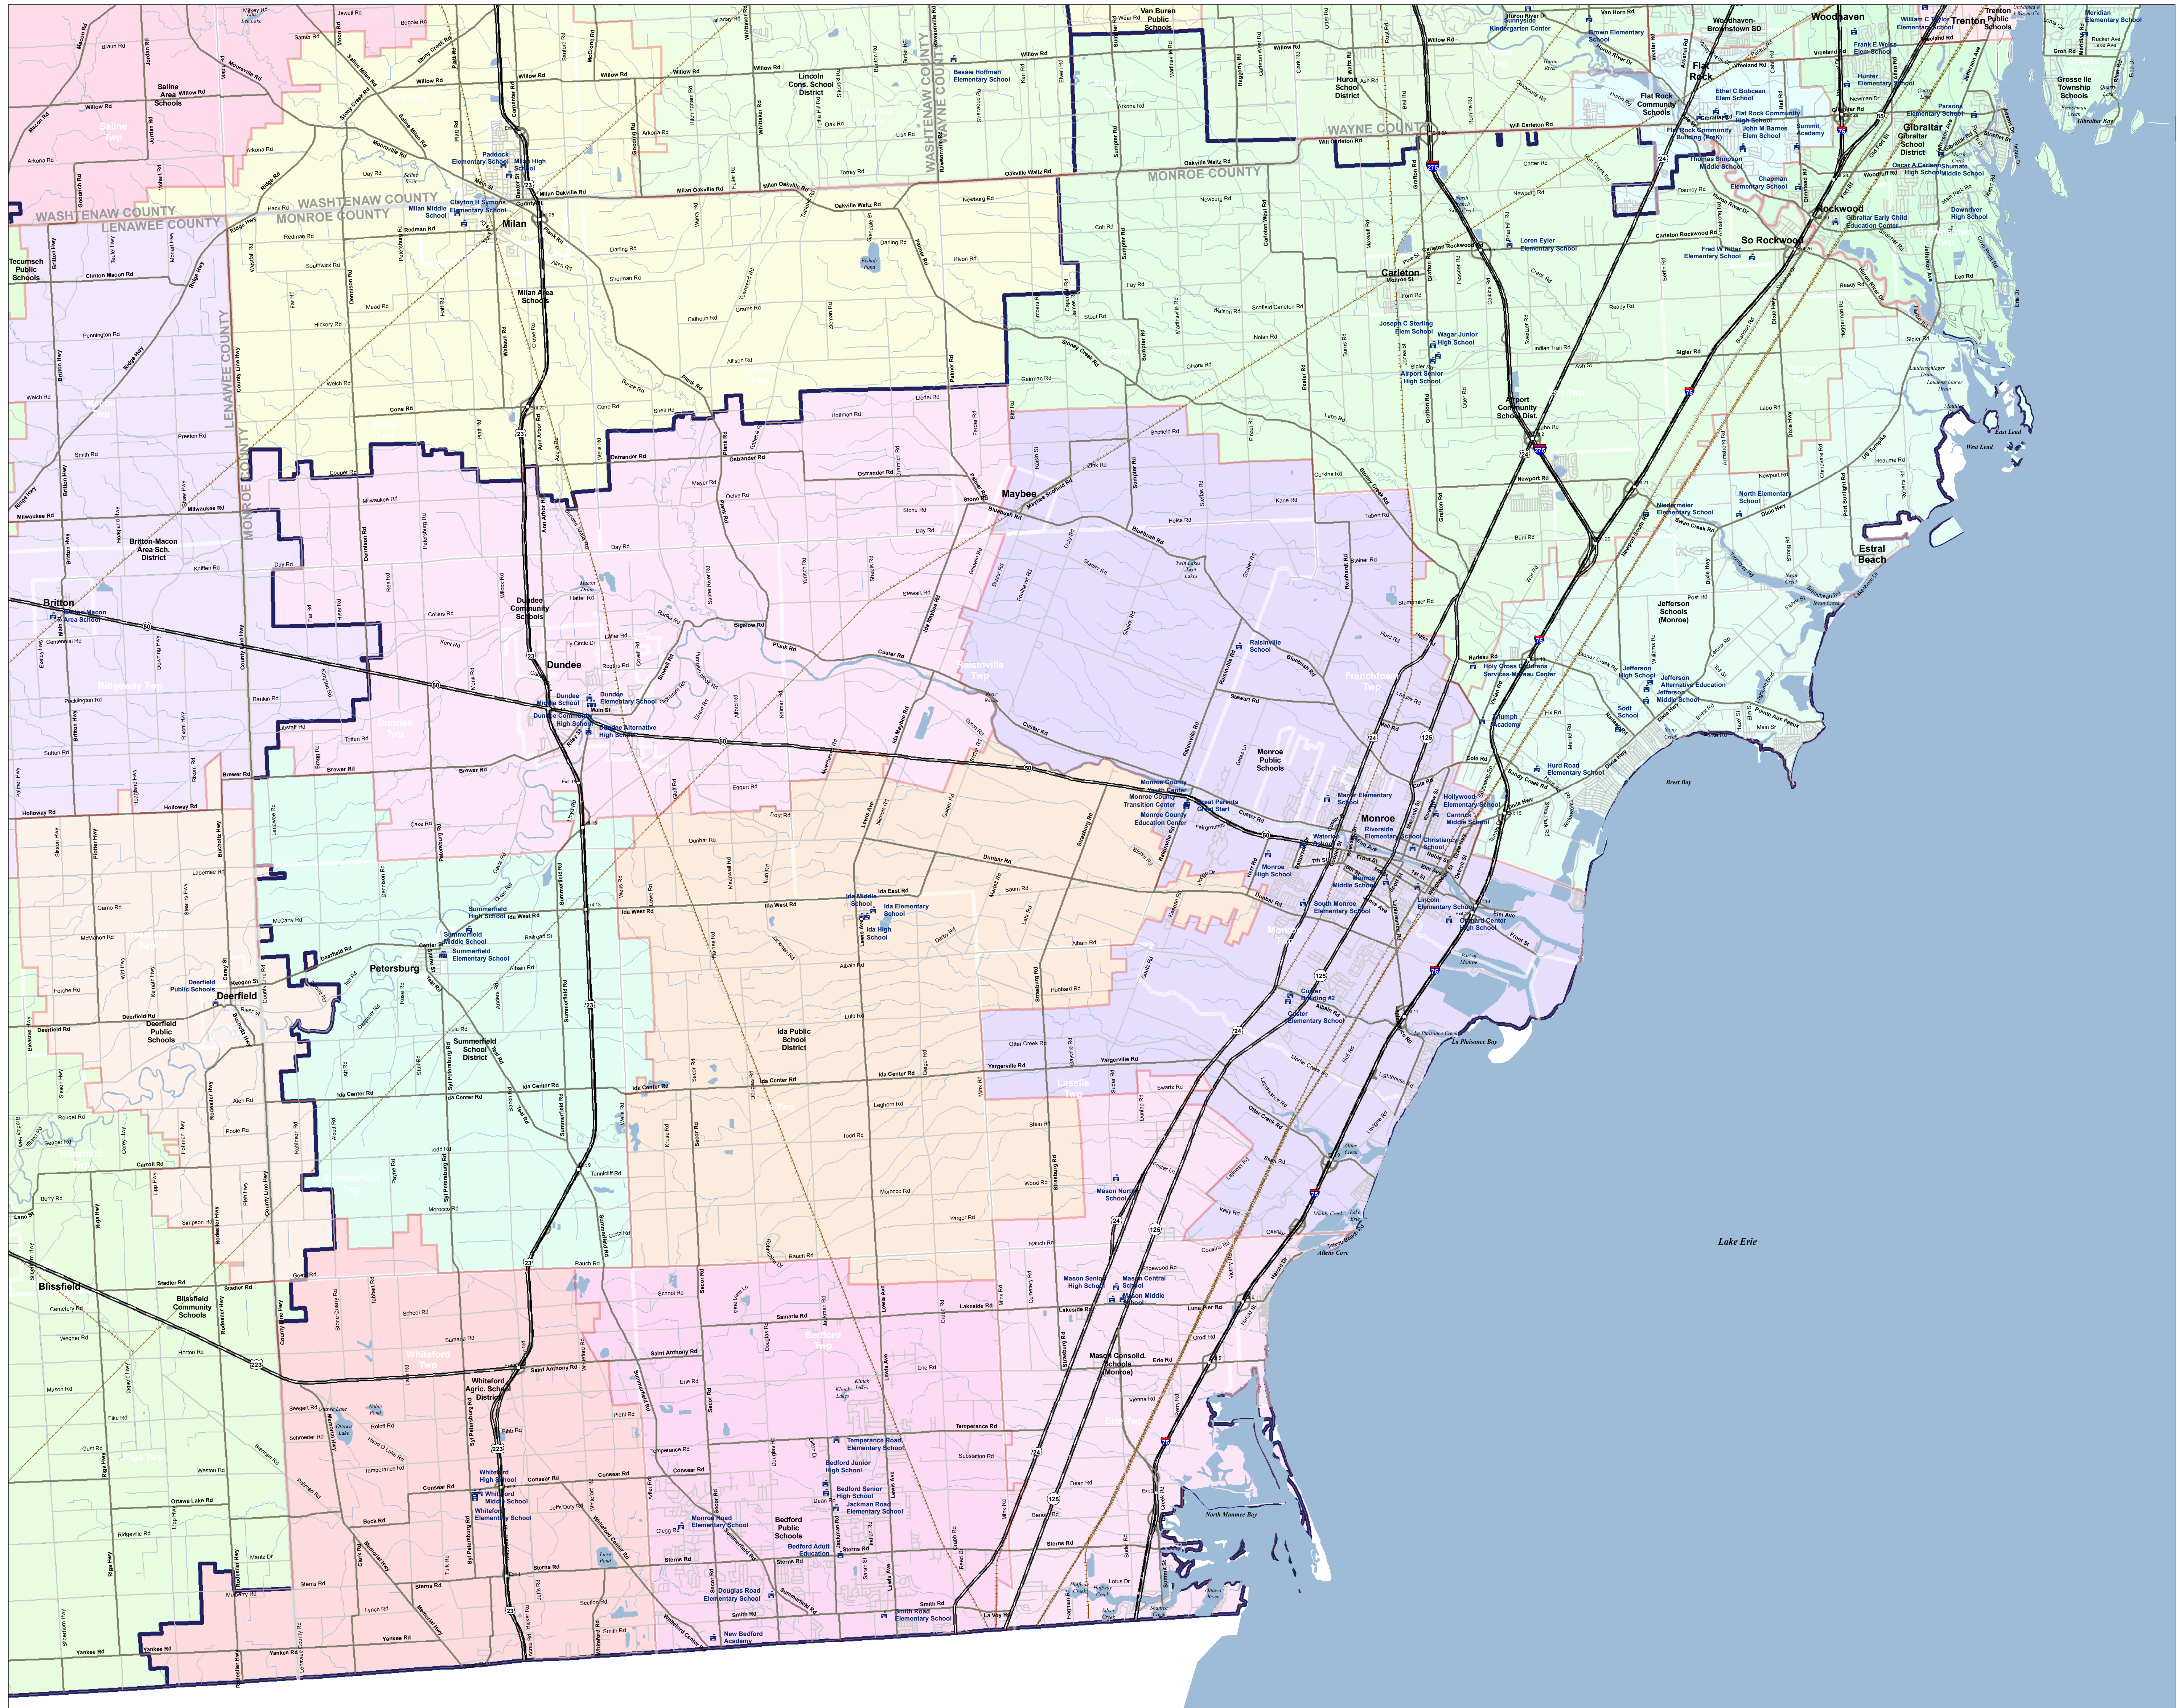

Monroe ISD

- SCHOOL
- SCHOOL DISTRICT
- ISD
- CITY/VILLAGE
- COUNTY BOUNDARY
- WATER FEATURE
- **Road System**
  - HIGHWAY
  - MAJOR ROAD
  - LOCAL ROAD
  - RAILROAD