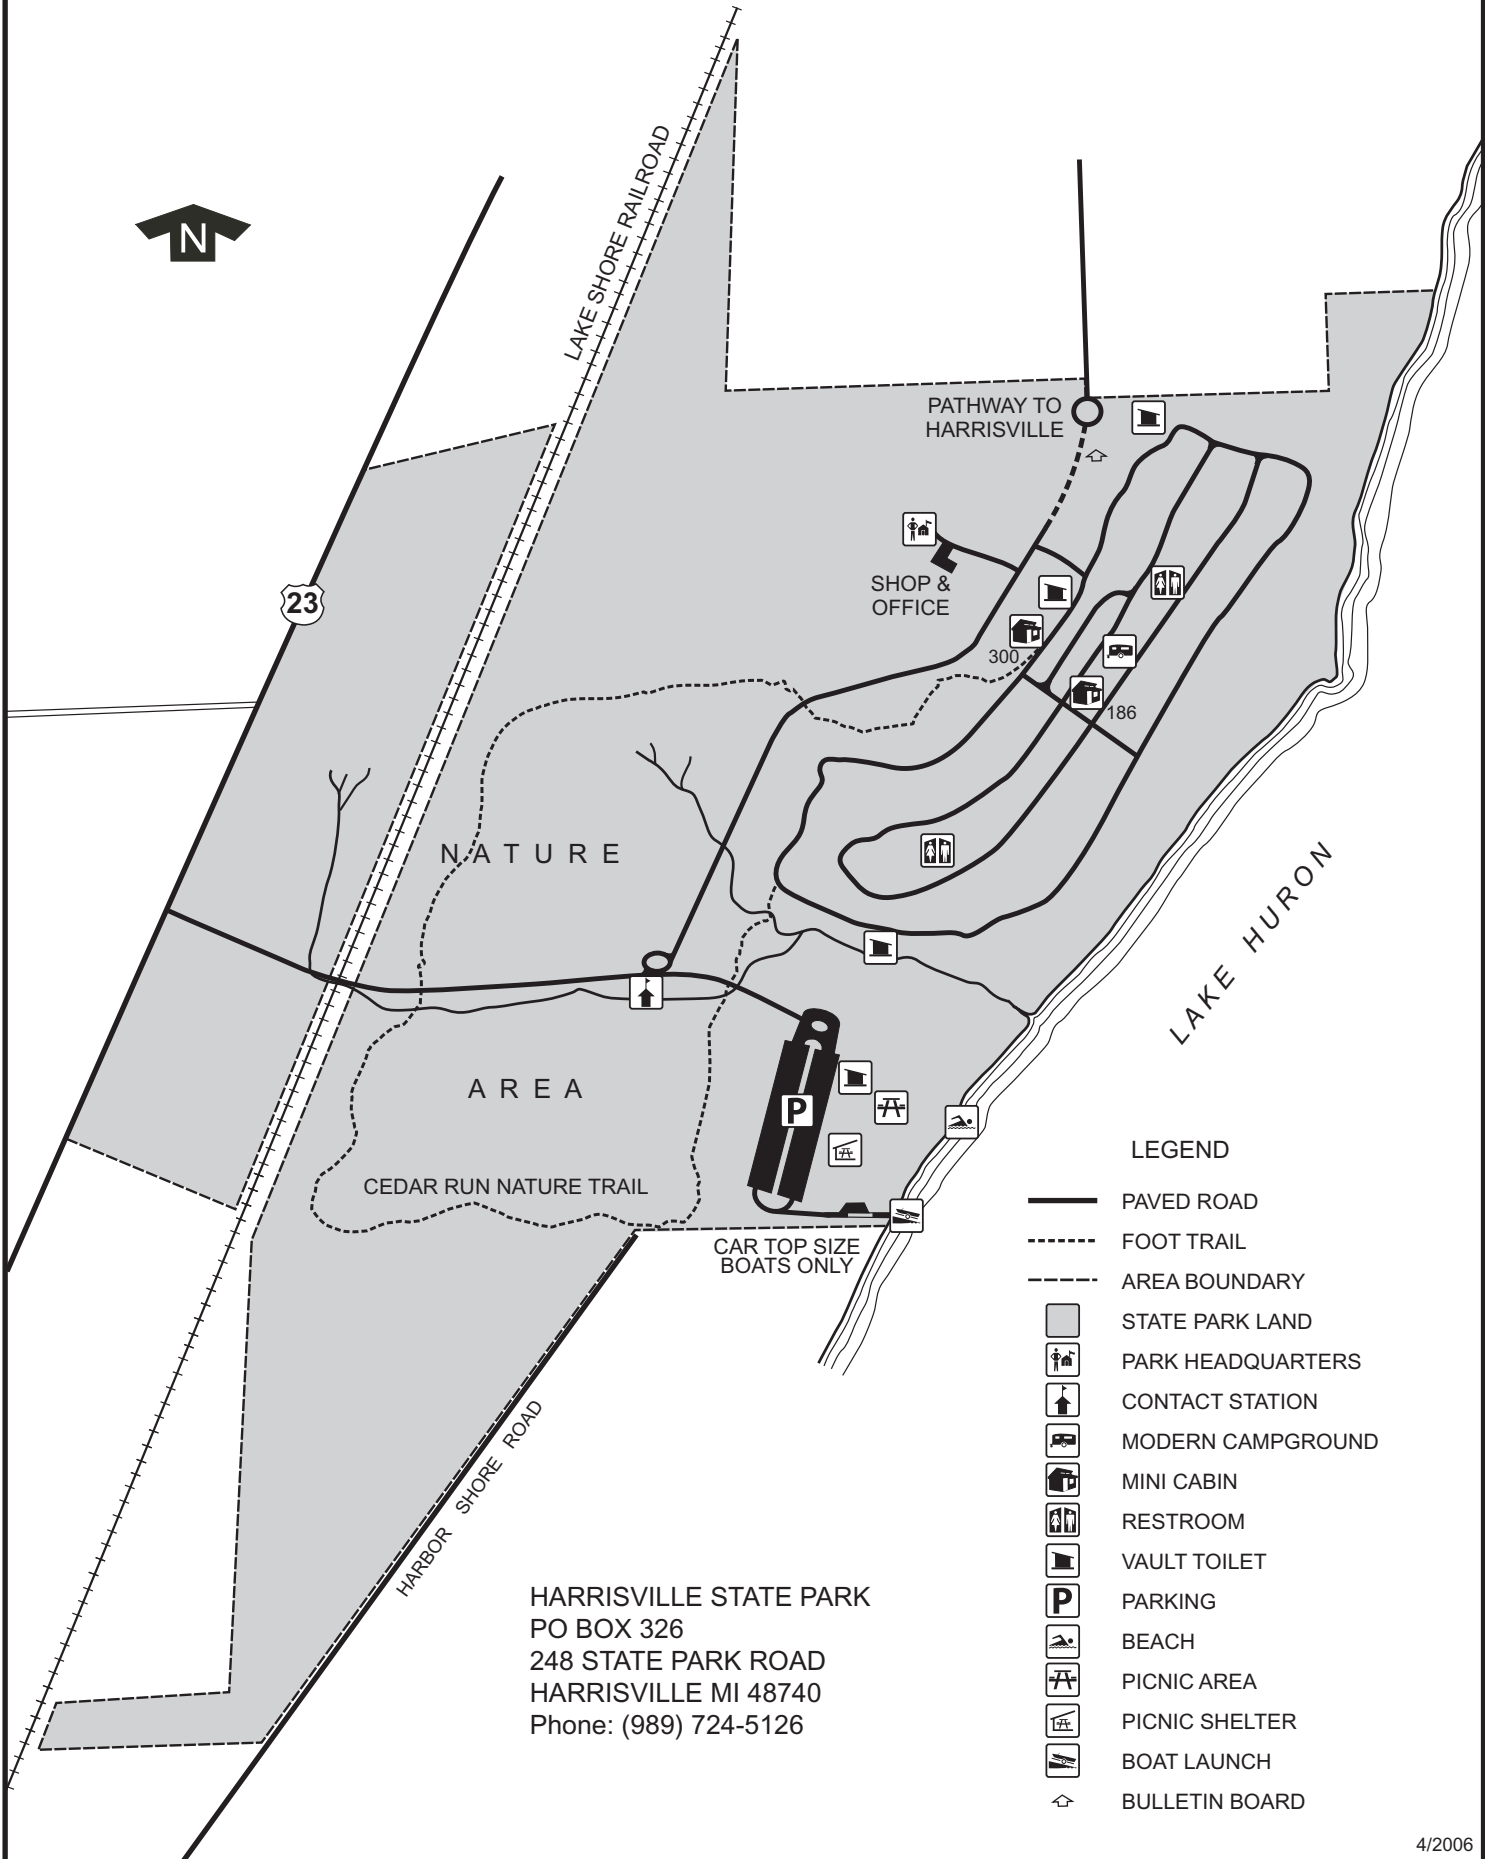

Harrisville State Park

LEGEND

- PAVED ROAD
- FOOT TRAIL
- AREA BOUNDARY
- STATE PARK LAND
- PARK HEADQUARTERS
- CONTACT STATION
- MODERN CAMPGROUND
- MINI CABIN
- RESTROOM
- VAULT TOILET
- PARKING
- BEACH
- PICNIC AREA
- PICNIC SHELTER
- BOAT LAUNCH
- BULLETIN BOARD