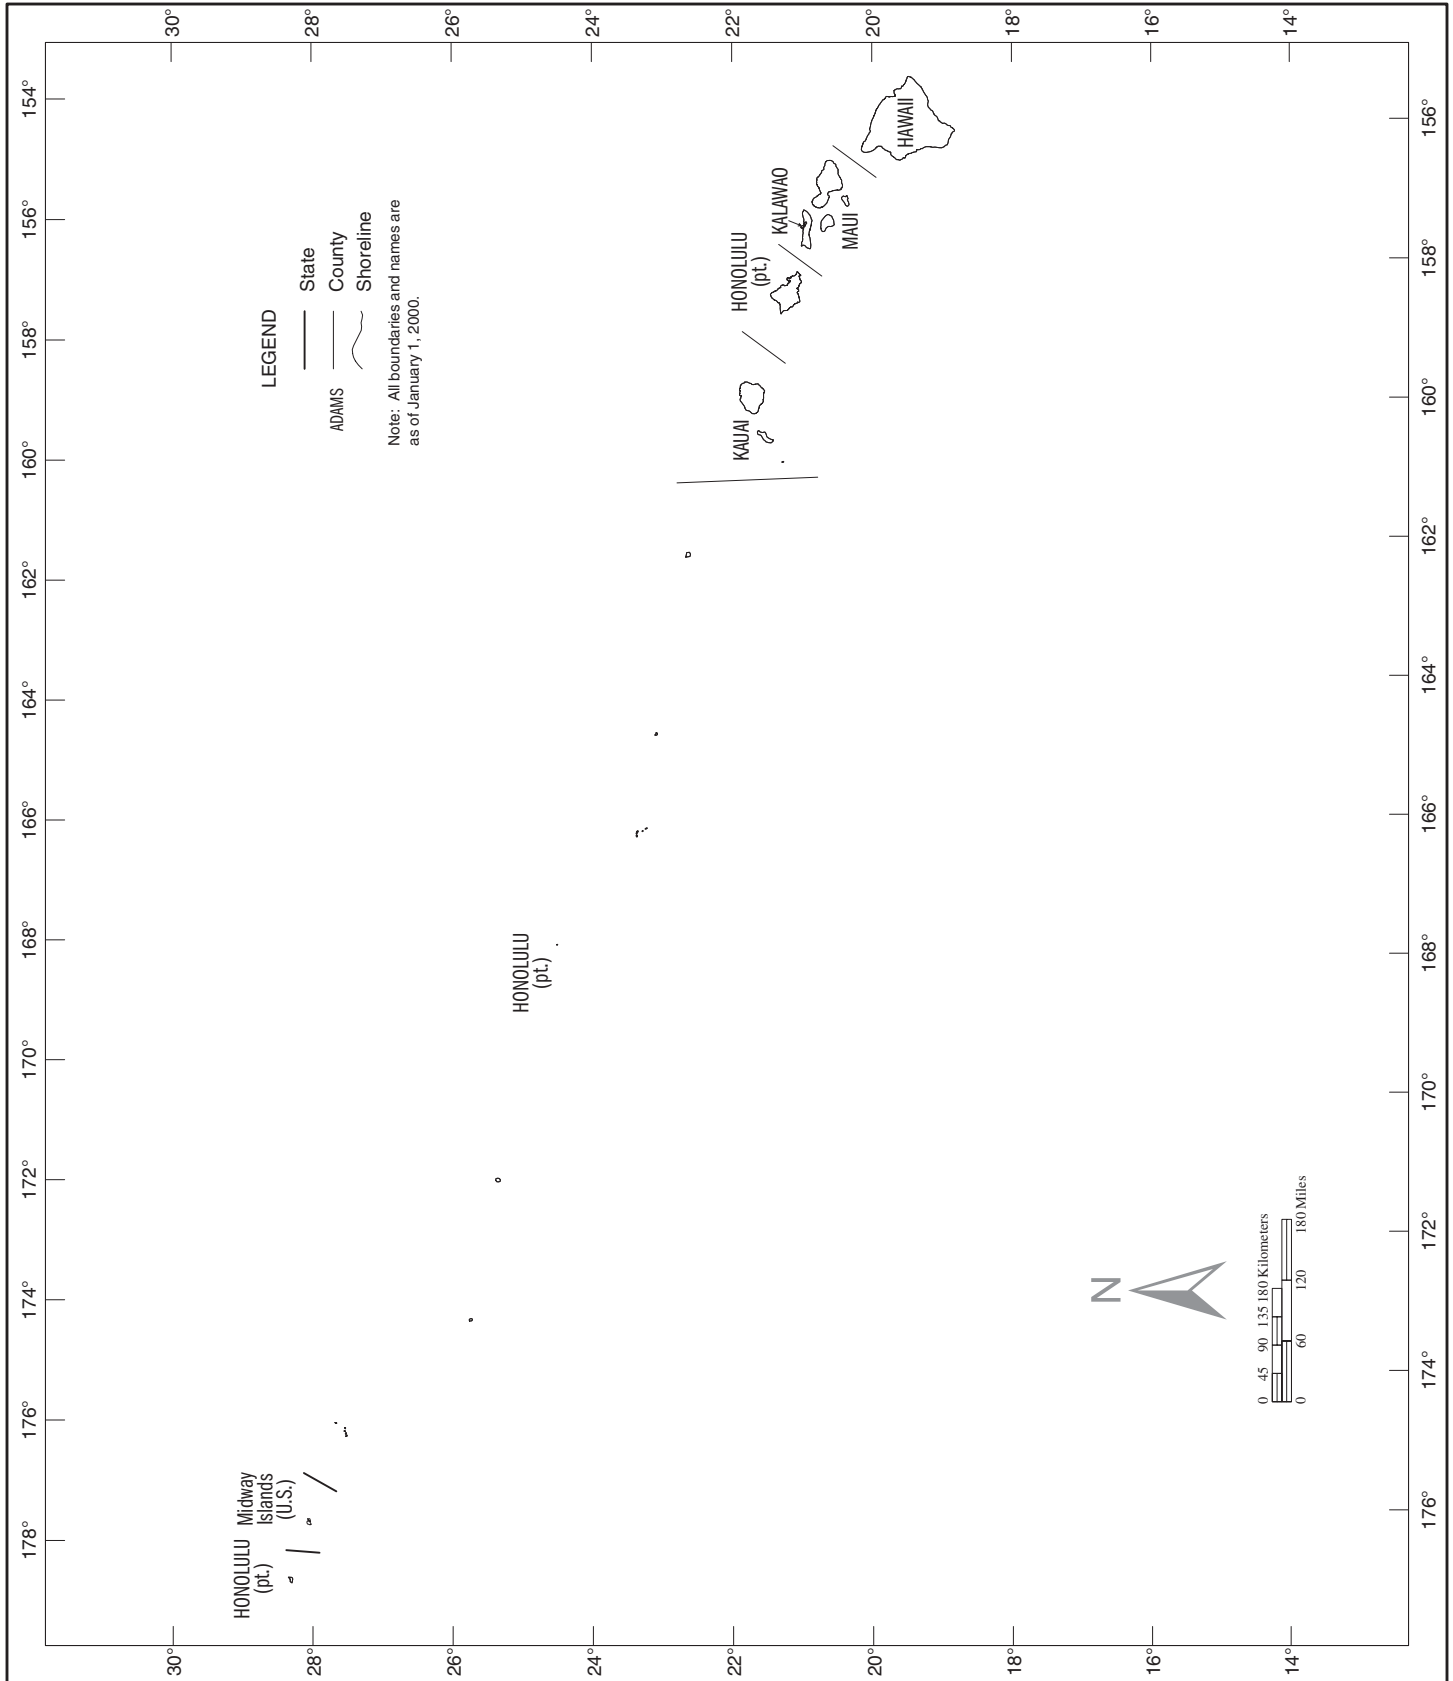

Appendix F. Maps

Counties

County Subdivision Outline Map Legend and County Location Index

Map Legend

	KULA	Hawaiian Home Land
		State
	ERIE	County
	YORK	County Subdivision
	<i>Zena</i>	Census Designated Place
	<i>Lake Erie</i>	Large River, Lake, Water Body, or Shoreline
	<i>OAHU</i>	Island Name
		A fishhook joins contiguous and/or discontiguous parts of the same geographic entity

Map Sections

Note: All legal boundaries and names are as of January 1, 2000. Where state, county, and/or county subdivision boundaries coincide, the map shows the boundary symbol for the highest level of these geographic entities. The county boundary is always shown. Where a county subdivision boundary coincides with a place boundary, the map does not show the place boundary symbol. Any geographic entity name may include '(pt.)' if some portion of the entity extends beyond the limits of the map area displayed on the page, or if multiple discontiguous pieces of the entity have been discretely labeled on the page. A geographic entity name may include '(pts.)' if many discontiguous pieces exist for that entity that cannot be discretely labeled. The boundaries shown on this map are for Census Bureau statistical data collection and tabulation purposes only; their depiction and designation for statistical purposes does not constitute a determination of jurisdictional authority or rights of ownership or entitlement.

County Location Index

This list presents the reference coordinates for each county on the county subdivision outline map. Map section numbers refer to the county subdivision outline maps only.

COUNTY	MAP SEC	MAP REF
Hawaii.....	1	BW-BA
Honolulu.....	1	BS-AX
Kalawao.....	1	BU-AX
Kauai.....	1	BO-AV
Maui.....	1	BV-AY

Hawaiian Home Lands, Counties, County Subdivisions, and Places – Inset D