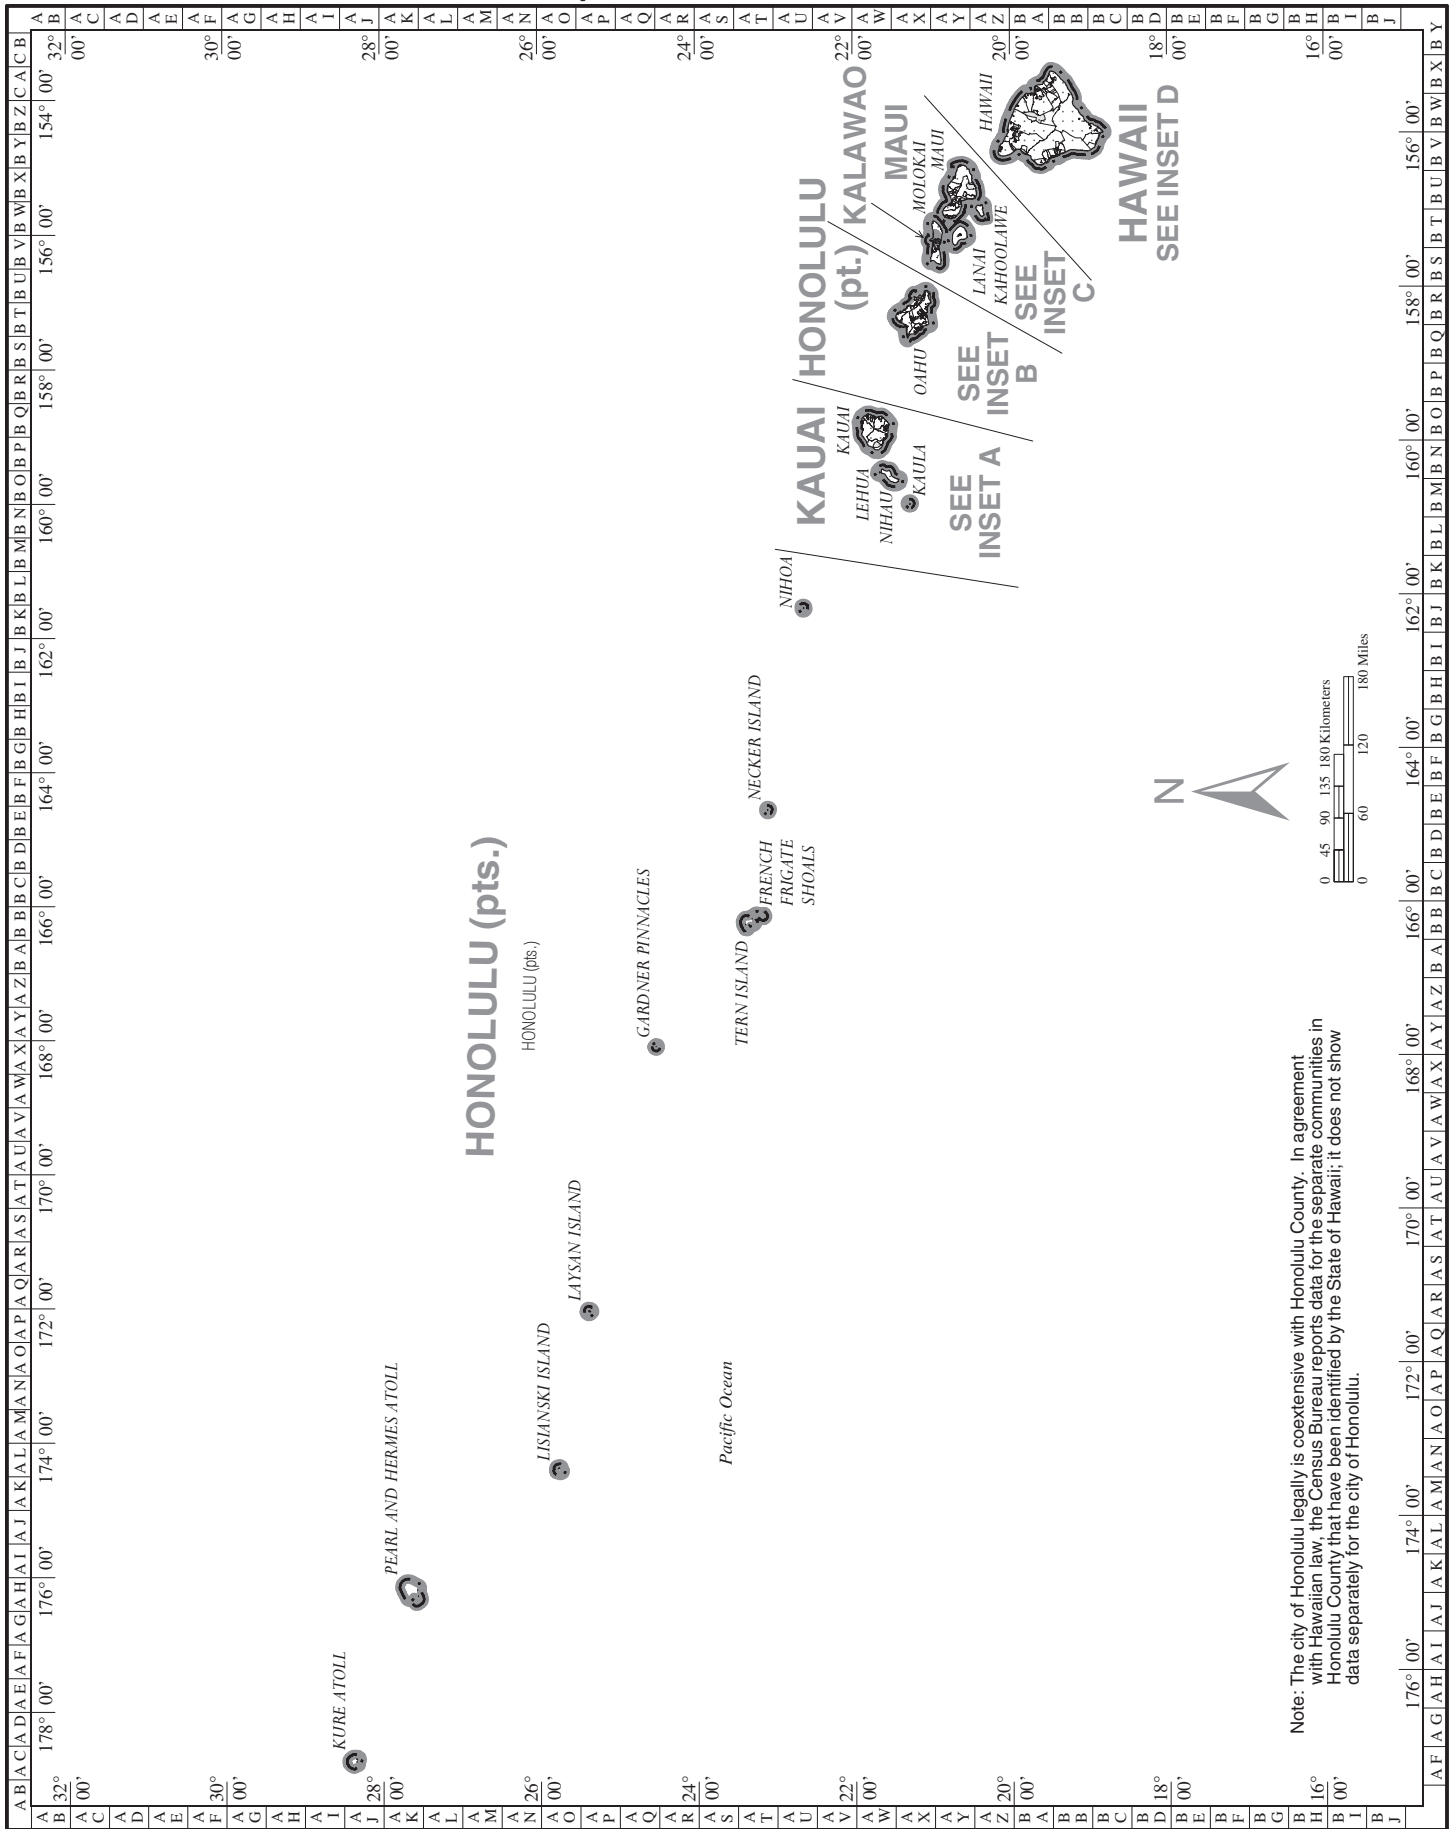

Hawaiian Home Lands, Counties, County Subdivisions, and Places - Section 1

Note: The city of Honolulu legally is coextensive with Honolulu County. In agreement with Hawaiian law, the Census Bureau reports data for the separate communities in Honolulu County that have been identified by the State of Hawaii; it does not show data separately for the city of Honolulu.