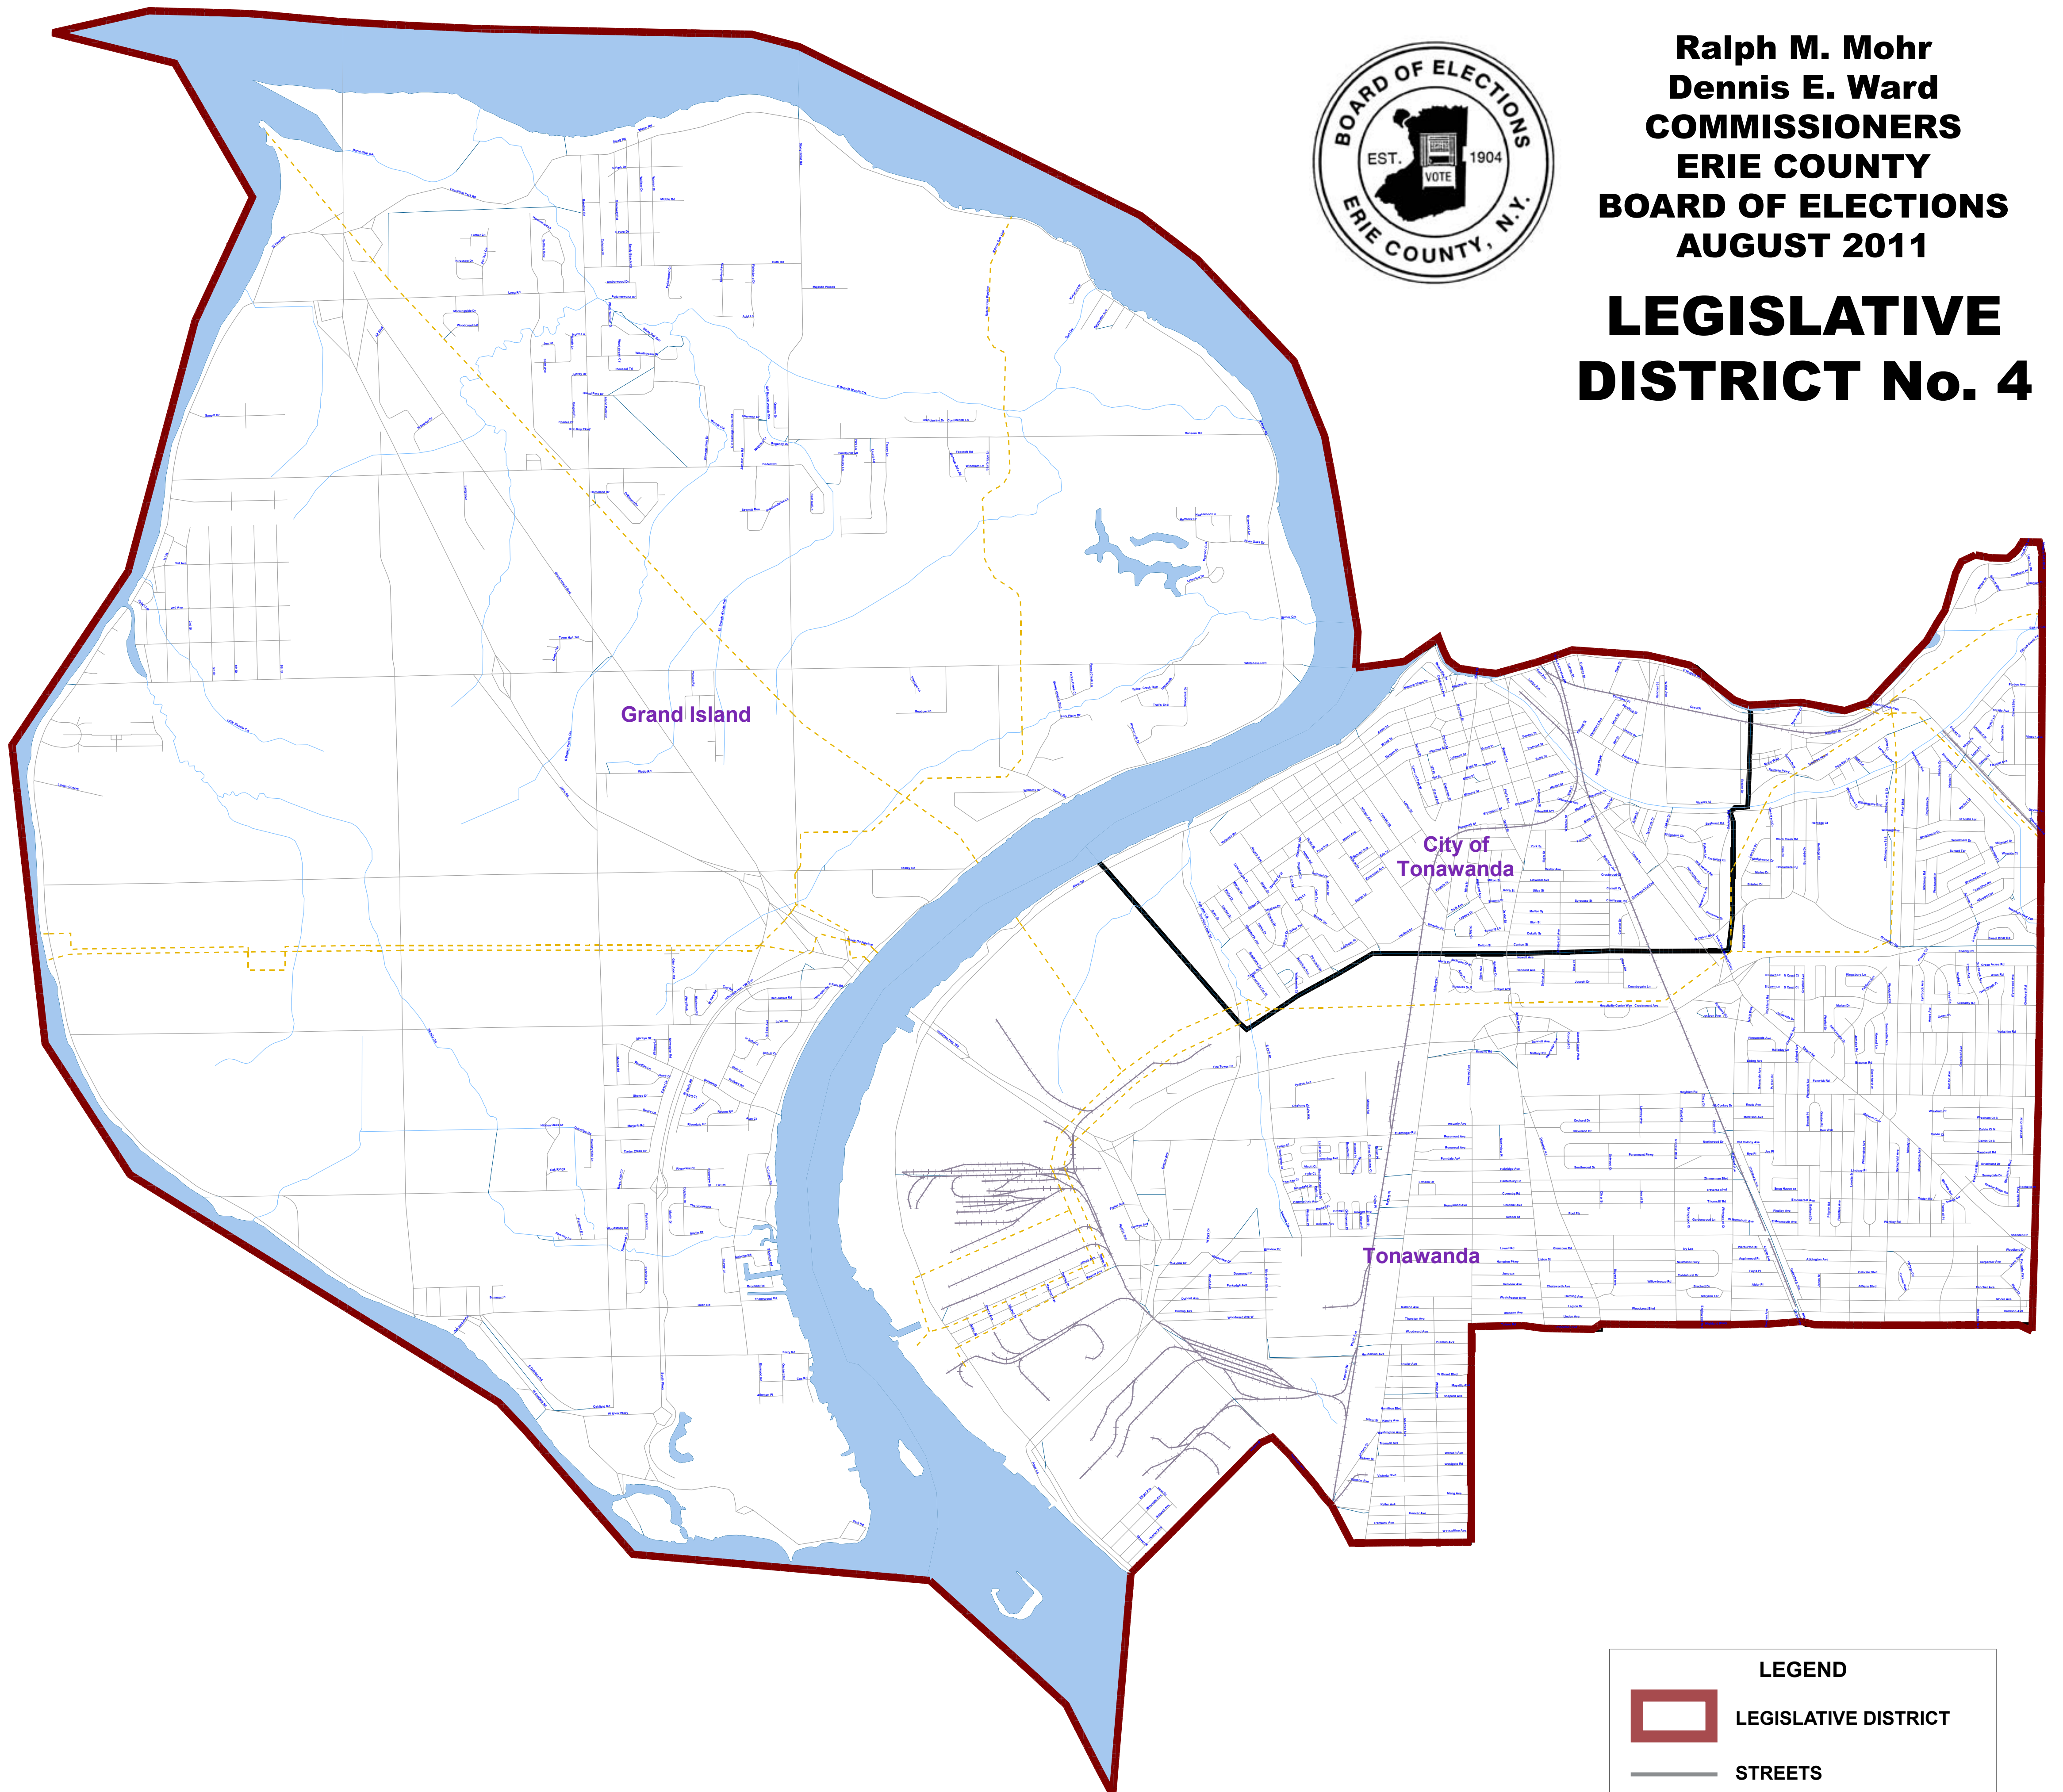

**Ralph M. Mohr
Dennis E. Ward
COMMISSIONERS
ERIE COUNTY
BOARD OF ELECTIONS
AUGUST 2011**

LEGISLATIVE DISTRICT No. 4

LEGEND

-  LEGISLATIVE DISTRICT
-  STREETS