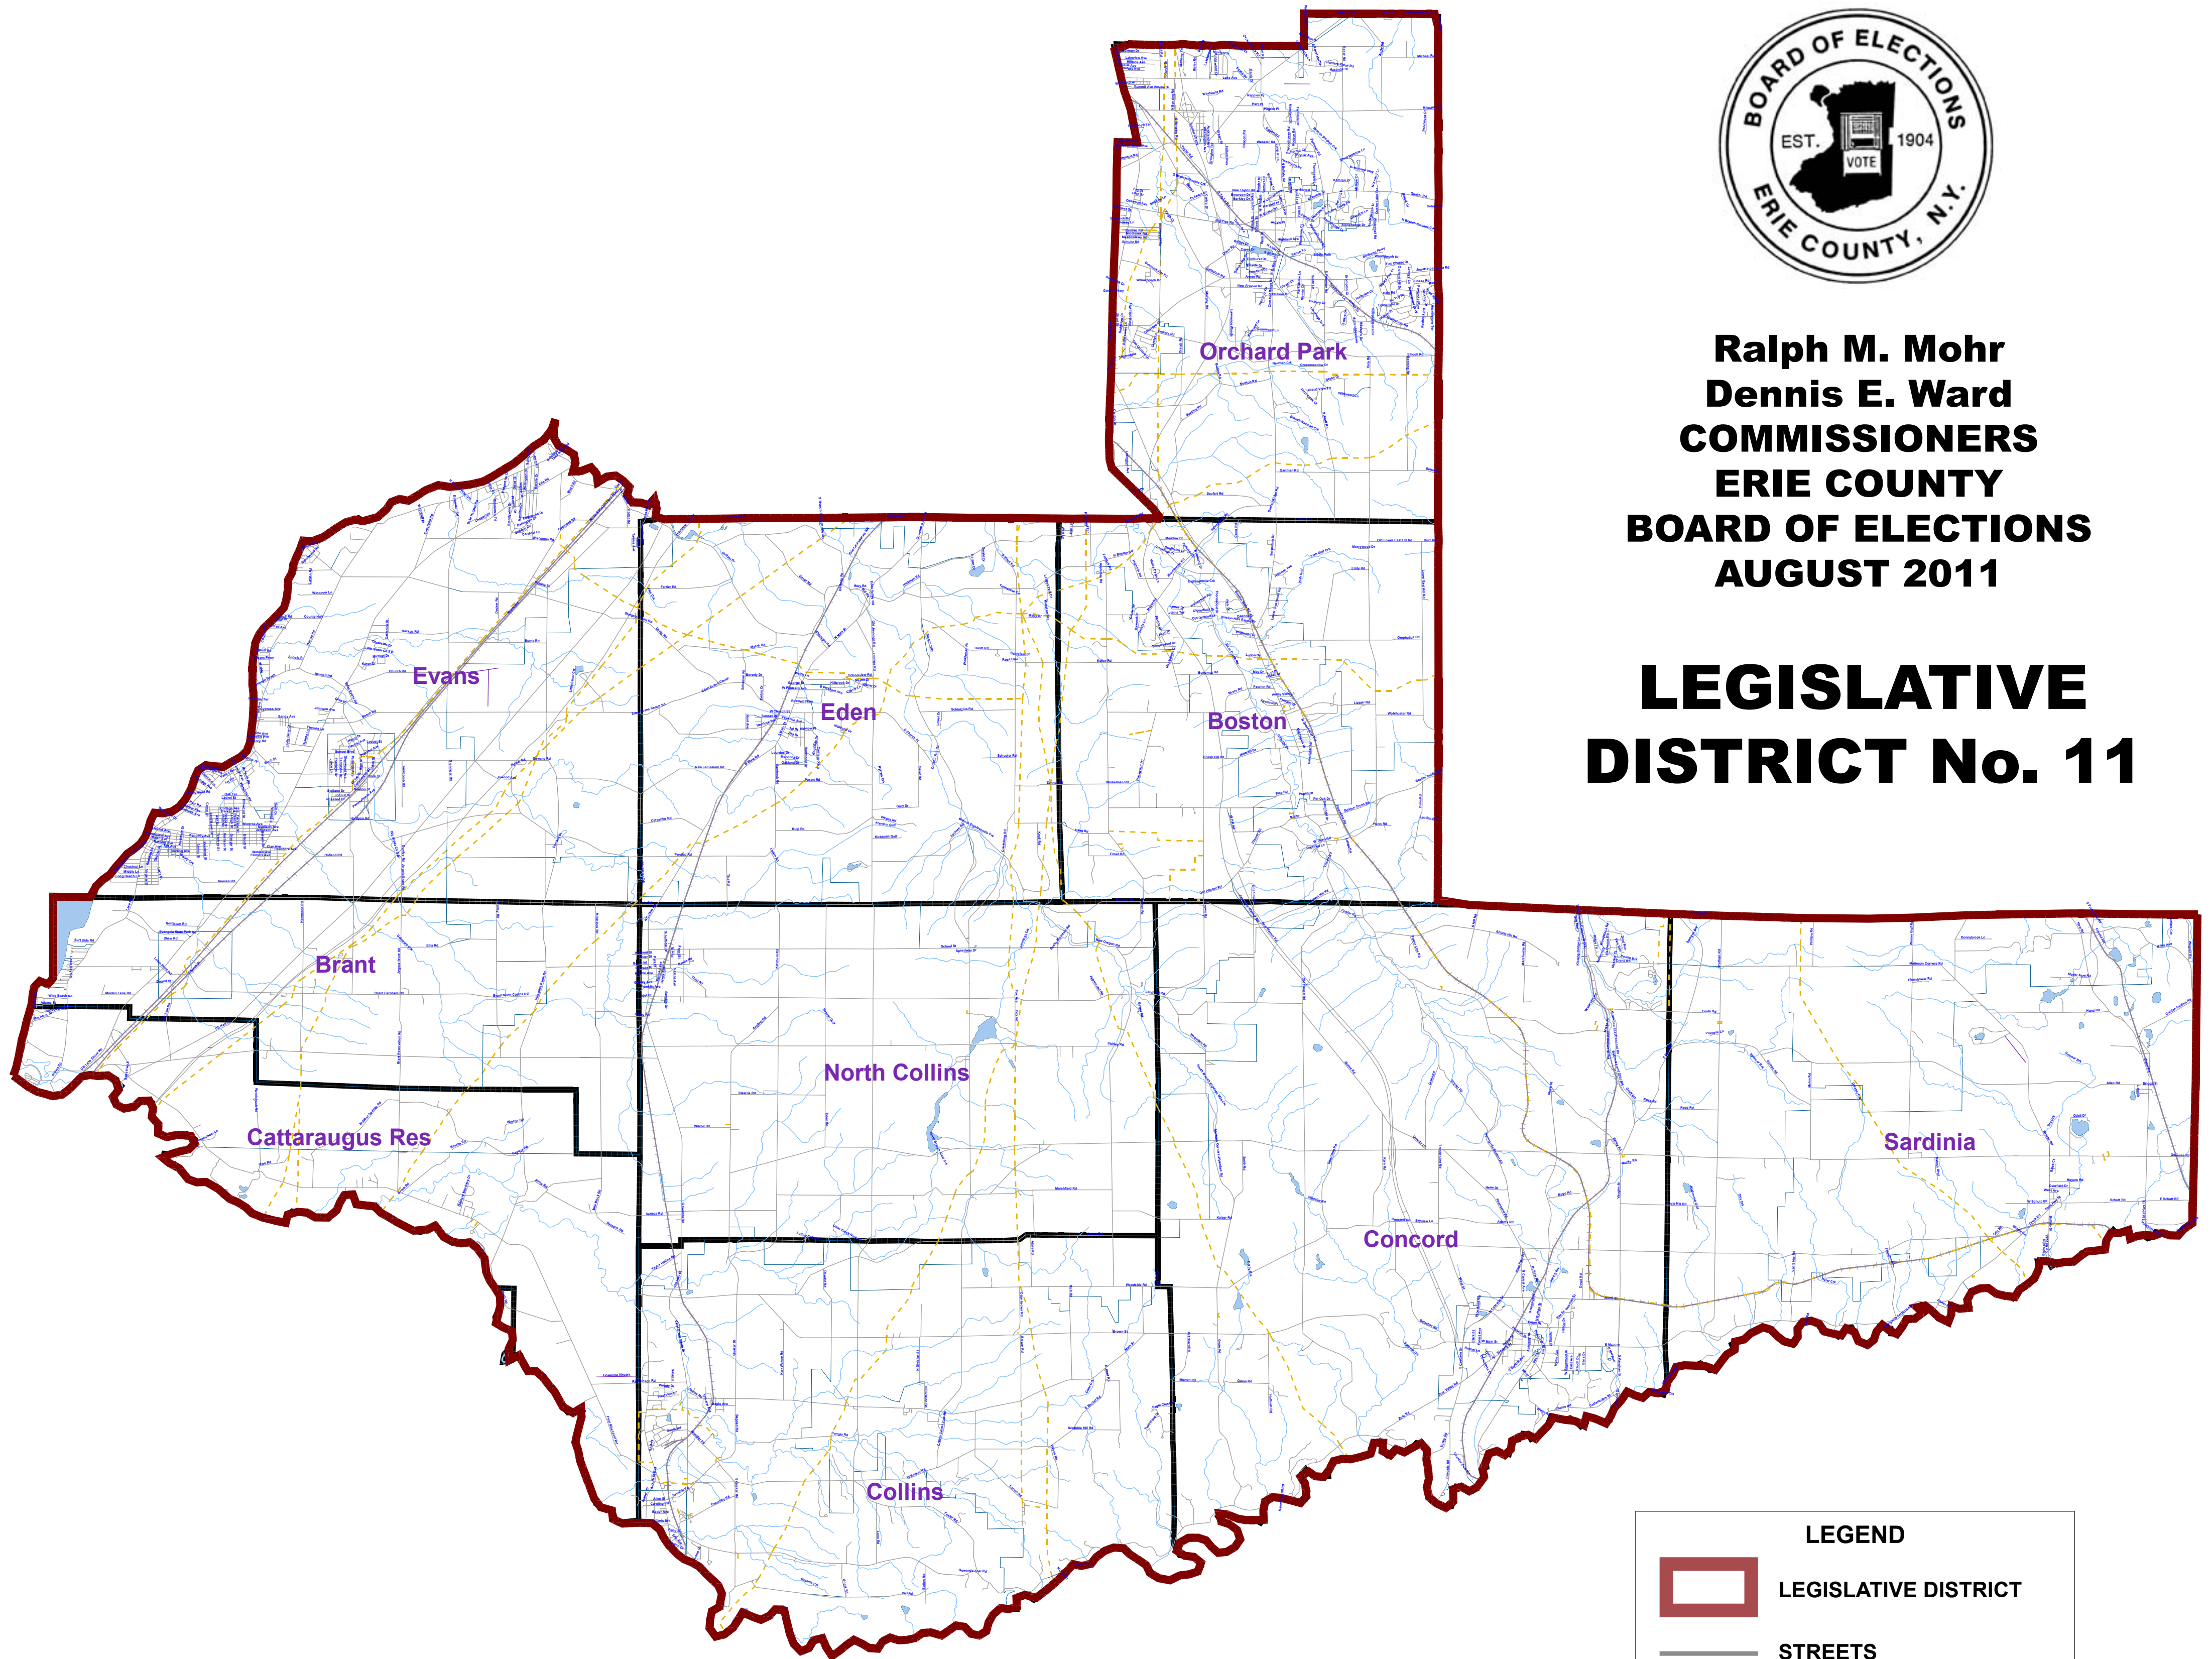

**Ralph M. Mohr
Dennis E. Ward
COMMISSIONERS
ERIE COUNTY
BOARD OF ELECTIONS
AUGUST 2011**

**LEGISLATIVE
DISTRICT No. 11**

LEGEND

-  LEGISLATIVE DISTRICT
-  STREETS