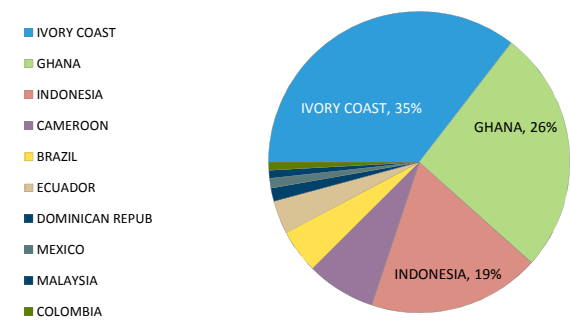

(updated weekly)

**WORLD COCOA PRODUCTION ESTIMATES**

May 03, 2011

	AREA (t ha)		YIELD (kg/ha)		PRODUCTION (tmt)		Production % Change
	2010-2011	2011-2012	2010-2011	2011-2012	2010-2011	2011-2012	
IVORY COAST	2,210	2,210	543	520	1,300	1,150	-12
GHANA	1,225	1,225	592	694	800	850	+6
INDONESIA	510	510	980	1,176	500	600	+20
NIGERIA	610	610	402	426	245	260	+6
CAMEROON	400	400	550	600	220	240	+9
OTHERS	210	210	752	752	158	158	0
BRAZIL	660	660	232	232	153	153	0
ECUADOR	290	290	400	400	116	116	0
TOGA	36	36	1,528	1,667	55	60	+9
PAPUA NG	118	118	407	407	48	48	0
DOMINICAN REPUB.	95	95	484	484	46	46	0
MEXICO	88	88	386	386	34	34	0
MALAYSIA	68	68	412	412	28	28	0
COLOMBIA	98	98	286	286	28	28	0
<b>WORLD COCOA</b>	<b>6,618</b>	<b>6,618</b>	<b>537</b>	<b>570</b>	<b>3,731</b>	<b>3,771</b>	<b>+1</b>

source: MDA EarthSat, WorldCrops.com

COCOA AREA (t ha)

source: MDA EarthSat, WorldCrops.com

2010/11 MARKETING YEAR *(updated weekly)*

**WEEKLY COCOA PRODUCTION (tmt)**

**May 03, 2011**

	5/3	4/26	4/19	4/12	4/5	3/22	3/15	3/8
IVORY COAST	1,150	1,150	1,150	1,150	1,150	1,150	1,150	1,150
GHANA	850	850	850	850	750	750	750	750
INDONESIA	600	600	600	600	500	500	500	500
CAMEROON	240	240	240	240	220	220	220	220
BRAZIL	153	153	153	153	153	153	153	153
ECUADOR	116	116	116	116	116	116	116	116
DOMINICAN REPUB	46	46	46	46	46	46	46	46
MEXICO	34	34	34	34	34	34	34	34
MALAYSIA	28	28	28	28	28	28	28	28
COLOMBIA	28	28	28	28	28	28	28	28
<b>WORLD</b>	<b>3,771</b>	<b>3,771</b>	<b>3,771</b>	<b>3,771</b>	<b>3,531</b>	<b>3,531</b>	<b>3,531</b>	<b>3,531</b>

source: MDA EarthSat, WorldCrops.com

Weekly Cocoa Production: May 03, 2011

source: MDA EarthSat, WorldCrops.com

WEEKLY COCOA PRODUCTION (tmt)

source: MDA EarthSat, WorldCrops.com