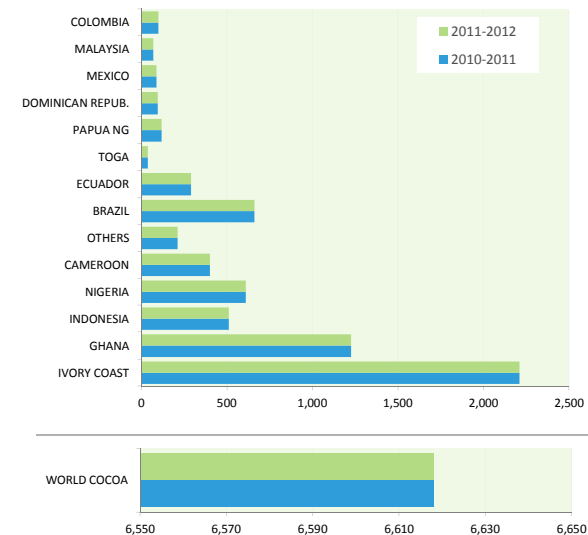

(updated weekly)

**WORLD COCOA PRODUCTION ESTIMATES**

May 03, 2011

	AREA (t ha)		YIELD (kg/ha)		PRODUCTION (tmt)		Production % Change
	2010-2011	2011-2012	2010-2011	2011-2012	2010-2011	2011-2012	
IVORY COAST	2,210	2,210	543	520	1,300	1,150	-12
GHANA	1,225	1,225	592	694	800	850	+6
INDONESIA	510	510	980	1,176	500	600	+20
NIGERIA	610	610	402	426	245	260	+6
CAMEROON	400	400	550	600	220	240	+9
OTHERS	210	210	752	752	158	158	0
BRAZIL	660	660	232	232	153	153	0
ECUADOR	290	290	400	400	116	116	0
TOGA	36	36	1,528	1,667	55	60	+9
PAPUA NG	118	118	407	407	48	48	0
DOMINICAN REPUB.	95	95	484	484	46	46	0
MEXICO	88	88	386	386	34	34	0
MALAYSIA	68	68	412	412	28	28	0
COLOMBIA	98	98	286	286	28	28	0
<b>WORLD COCOA</b>	<b>6,618</b>	<b>6,618</b>	<b>537</b>	<b>570</b>	<b>3,731</b>	<b>3,771</b>	<b>+1</b>

source: MDA EarthSat, WorldCrops.com

Cocoa Production 2010-2011

Cocoa Production 2011-2012

source: MDA EarthSat, WorldCrops.com

COCOA PRODUCTION (tmt)

source: MDA EarthSat, WorldCrops.com

COCOA YIELD (kg/ha)

source: MDA EarthSat, WorldCrops.com

COCOA AREA (t ha)

source: MDA EarthSat, WorldCrops.com

2010/11 MARKETING YEAR *(updated weekly)*

**WEEKLY COCOA PRODUCTION (tmt)**

**May 03, 2011**

	5/3	4/26	4/19	4/12	4/5	3/22	3/15	3/8
IVORY COAST	1,150	1,150	1,150	1,150	1,150	1,150	1,150	1,150
GHANA	850	850	850	850	750	750	750	750
INDONESIA	600	600	600	600	500	500	500	500
CAMEROON	240	240	240	240	220	220	220	220
BRAZIL	153	153	153	153	153	153	153	153
ECUADOR	116	116	116	116	116	116	116	116
DOMINICAN REPUB	46	46	46	46	46	46	46	46
MEXICO	34	34	34	34	34	34	34	34
MALAYSIA	28	28	28	28	28	28	28	28
COLOMBIA	28	28	28	28	28	28	28	28
<b>WORLD</b>	<b>3,771</b>	<b>3,771</b>	<b>3,771</b>	<b>3,771</b>	<b>3,531</b>	<b>3,531</b>	<b>3,531</b>	<b>3,531</b>