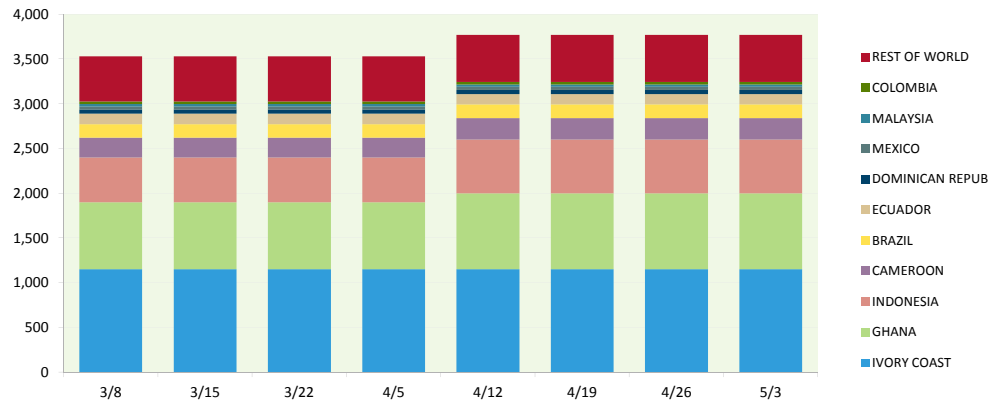

(updated weekly)

**WORLD COCOA PRODUCTION ESTIMATES**

May 03, 2011

	AREA (t ha)		YIELD (kg/ha)		PRODUCTION (tmt)		Production % Change
	2010-2011	2011-2012	2010-2011	2011-2012	2010-2011	2011-2012	
IVORY COAST	2,210	2,210	543	520	1,300	1,150	-12
GHANA	1,225	1,225	592	694	800	850	+6
INDONESIA	510	510	980	1,176	500	600	+20
NIGERIA	610	610	402	426	245	260	+6
CAMEROON	400	400	550	600	220	240	+9
OTHERS	210	210	752	752	158	158	0
BRAZIL	660	660	232	232	153	153	0
ECUADOR	290	290	400	400	116	116	0
TOGA	36	36	1,528	1,667	55	60	+9
PAPUA NG	118	118	407	407	48	48	0
DOMINICAN REPUB.	95	95	484	484	46	46	0
MEXICO	88	88	386	386	34	34	0
MALAYSIA	68	68	412	412	28	28	0
COLOMBIA	98	98	286	286	28	28	0
<b>WORLD COCOA</b>	<b>6,618</b>	<b>6,618</b>	<b>537</b>	<b>570</b>	<b>3,731</b>	<b>3,771</b>	<b>+1</b>

source: MDA EarthSat, WorldCrops.com

COCOA AREA (t ha)

source: MDA EarthSat, WorldCrops.com

2010/11 MARKETING YEAR *(updated weekly)*

**WEEKLY COCOA PRODUCTION (tmt)**

**May 03, 2011**

	5/3	4/26	4/19	4/12	4/5	3/22	3/15	3/8
IVORY COAST	1,150	1,150	1,150	1,150	1,150	1,150	1,150	1,150
GHANA	850	850	850	850	750	750	750	750
INDONESIA	600	600	600	600	500	500	500	500
CAMEROON	240	240	240	240	220	220	220	220
BRAZIL	153	153	153	153	153	153	153	153
ECUADOR	116	116	116	116	116	116	116	116
DOMINICAN REPUB	46	46	46	46	46	46	46	46
MEXICO	34	34	34	34	34	34	34	34
MALAYSIA	28	28	28	28	28	28	28	28
COLOMBIA	28	28	28	28	28	28	28	28
<b>WORLD</b>	<b>3,771</b>	<b>3,771</b>	<b>3,771</b>	<b>3,771</b>	<b>3,531</b>	<b>3,531</b>	<b>3,531</b>	<b>3,531</b>

source: MDA EarthSat, WorldCrops.com

Weekly Cocoa Production: May 03, 2011

source: MDA EarthSat, WorldCrops.com

WEEKLY COCOA PRODUCTION (tmt)

source: MDA EarthSat, WorldCrops.com