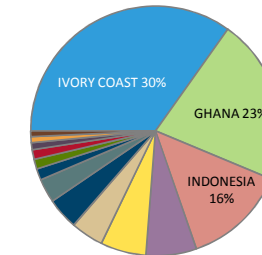

(updated weekly)

**WORLD COCOA PRODUCTION ESTIMATES**

May 03, 2011

	AREA (t ha)		YIELD (kg/ha)		PRODUCTION (tmt)		Production % Change
	2010-2011	2011-2012	2010-2011	2011-2012	2010-2011	2011-2012	
IVORY COAST	2,210	2,210	543	520	1,300	1,150	-12
GHANA	1,225	1,225	592	694	800	850	+6
INDONESIA	510	510	980	1,176	500	600	+20
NIGERIA	610	610	402	426	245	260	+6
CAMEROON	400	400	550	600	220	240	+9
OTHERS	210	210	752	752	158	158	0
BRAZIL	660	660	232	232	153	153	0
ECUADOR	290	290	400	400	116	116	0
TOGA	36	36	1,528	1,667	55	60	+9
PAPUA NG	118	118	407	407	48	48	0
DOMINICAN REPUB.	95	95	484	484	46	46	0
MEXICO	88	88	386	386	34	34	0
MALAYSIA	68	68	412	412	28	28	0
COLOMBIA	98	98	286	286	28	28	0
<b>WORLD COCOA</b>	<b>6,618</b>	<b>6,618</b>	<b>537</b>	<b>570</b>	<b>3,731</b>	<b>3,771</b>	<b>+1</b>

source: MDA EarthSat, WorldCrops.com

Cocoa Production 2010-2011

Cocoa Production 2011-2012

source: MDA EarthSat, WorldCrops.com

COCOA PRODUCTION (tmt)

source: MDA EarthSat, WorldCrops.com

COCOA YIELD (kg/ha)

source: MDA EarthSat, WorldCrops.com

COCOA AREA (t ha)

source: MDA EarthSat, WorldCrops.com

2010/11 MARKETING YEAR *(updated weekly)*

**WEEKLY COCOA PRODUCTION (tmt)**

**May 03, 2011**

	5/3	4/26	4/19	4/12	4/5	3/22	3/15	3/8
IVORY COAST	1,150	1,150	1,150	1,150	1,150	1,150	1,150	1,150
GHANA	850	850	850	850	750	750	750	750
INDONESIA	600	600	600	600	500	500	500	500
CAMEROON	240	240	240	240	220	220	220	220
BRAZIL	153	153	153	153	153	153	153	153
ECUADOR	116	116	116	116	116	116	116	116
DOMINICAN REPUB	46	46	46	46	46	46	46	46
MEXICO	34	34	34	34	34	34	34	34
MALAYSIA	28	28	28	28	28	28	28	28
COLOMBIA	28	28	28	28	28	28	28	28
<b>WORLD</b>	<b>3,771</b>	<b>3,771</b>	<b>3,771</b>	<b>3,771</b>	<b>3,531</b>	<b>3,531</b>	<b>3,531</b>	<b>3,531</b>