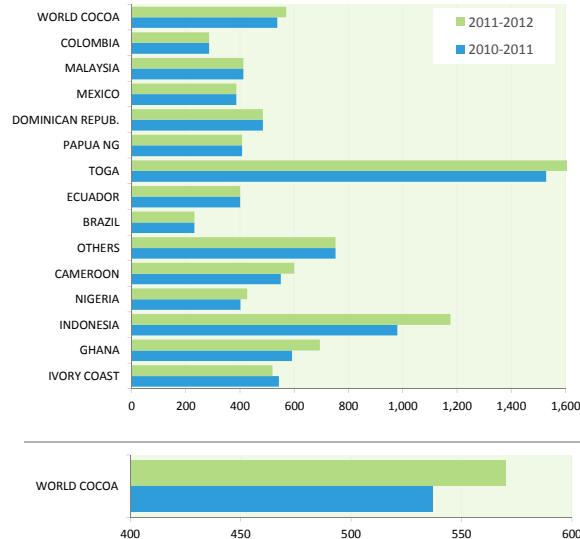

(updated weekly)

**WORLD COCOA PRODUCTION ESTIMATES**

May 03, 2011

	AREA (t ha)		YIELD (kg/ha)		PRODUCTION (tmt)		Production % Change
	2010-2011	2011-2012	2010-2011	2011-2012	2010-2011	2011-2012	
IVORY COAST	2,210	2,210	543	520	1,300	1,150	-12
GHANA	1,225	1,225	592	694	800	850	+6
INDONESIA	510	510	980	1,176	500	600	+20
NIGERIA	610	610	402	426	245	260	+6
CAMEROON	400	400	550	600	220	240	+9
OTHERS	210	210	752	752	158	158	0
BRAZIL	660	660	232	232	153	153	0
ECUADOR	290	290	400	400	116	116	0
TOGA	36	36	1,528	1,667	55	60	+9
PAPUA NG	118	118	407	407	48	48	0
DOMINICAN REPUB.	95	95	484	484	46	46	0
MEXICO	88	88	386	386	34	34	0
MALAYSIA	68	68	412	412	28	28	0
COLOMBIA	98	98	286	286	28	28	0
<b>WORLD COCOA</b>	<b>6,618</b>	<b>6,618</b>	<b>537</b>	<b>570</b>	<b>3,731</b>	<b>3,771</b>	<b>+1</b>

source: MDA EarthSat, WorldCrops.com

Cocoa Production 2010-2011

Cocoa Production 2011-2012

source: MDA EarthSat, WorldCrops.com

COCOA PRODUCTION (tmt)

source: MDA EarthSat, WorldCrops.com

COCOA YIELD (kg/ha)

source: MDA EarthSat, WorldCrops.com

COCOA AREA (t ha)

source: MDA EarthSat, WorldCrops.com

2010/11 MARKETING YEAR *(updated weekly)*

**WEEKLY COCOA PRODUCTION (tmt)**

**May 03, 2011**

	5/3	4/26	4/19	4/12	4/5	3/22	3/15	3/8
IVORY COAST	1,150	1,150	1,150	1,150	1,150	1,150	1,150	1,150
GHANA	850	850	850	850	750	750	750	750
INDONESIA	600	600	600	600	500	500	500	500
CAMEROON	240	240	240	240	220	220	220	220
BRAZIL	153	153	153	153	153	153	153	153
ECUADOR	116	116	116	116	116	116	116	116
DOMINICAN REPUB	46	46	46	46	46	46	46	46
MEXICO	34	34	34	34	34	34	34	34
MALAYSIA	28	28	28	28	28	28	28	28
COLOMBIA	28	28	28	28	28	28	28	28
<b>WORLD</b>	<b>3,771</b>	<b>3,771</b>	<b>3,771</b>	<b>3,771</b>	<b>3,531</b>	<b>3,531</b>	<b>3,531</b>	<b>3,531</b>

source: MDA EarthSat, WorldCrops.com

Weekly Cocoa Production: May 03, 2011

source: MDA EarthSat, WorldCrops.com

WEEKLY COCOA PRODUCTION (tmt)

source: MDA EarthSat, WorldCrops.com