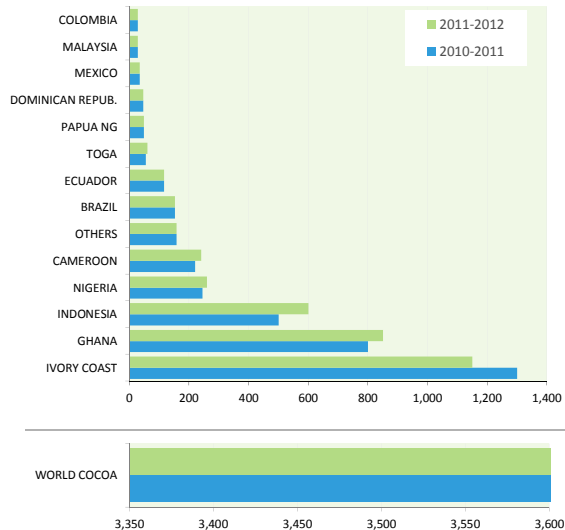

(updated weekly)

**WORLD COCOA PRODUCTION ESTIMATES**

May 03, 2011

	AREA (t ha)		YIELD (kg/ha)		PRODUCTION (tmt)		Production % Change
	2010-2011	2011-2012	2010-2011	2011-2012	2010-2011	2011-2012	
IVORY COAST	2,210	2,210	543	520	1,300	1,150	-12
GHANA	1,225	1,225	592	694	800	850	+6
INDONESIA	510	510	980	1,176	500	600	+20
NIGERIA	610	610	402	426	245	260	+6
CAMEROON	400	400	550	600	220	240	+9
OTHERS	210	210	752	752	158	158	0
BRAZIL	660	660	232	232	153	153	0
ECUADOR	290	290	400	400	116	116	0
TOGA	36	36	1,528	1,667	55	60	+9
PAPUA NG	118	118	407	407	48	48	0
DOMINICAN REPUB.	95	95	484	484	46	46	0
MEXICO	88	88	386	386	34	34	0
MALAYSIA	68	68	412	412	28	28	0
COLOMBIA	98	98	286	286	28	28	0
<b>WORLD COCOA</b>	<b>6,618</b>	<b>6,618</b>	<b>537</b>	<b>570</b>	<b>3,731</b>	<b>3,771</b>	<b>+1</b>

source: MDA EarthSat, WorldCrops.com

Cocoa Production 2010-2011

Cocoa Production 2011-2012

source: MDA EarthSat, WorldCrops.com

COCOA PRODUCTION (tmt)

source: MDA EarthSat, WorldCrops.com

COCOA YIELD (kg/ha)

source: MDA EarthSat, WorldCrops.com

COCOA AREA (t ha)

source: MDA EarthSat, WorldCrops.com

2010/11 MARKETING YEAR *(updated weekly)*

**WEEKLY COCOA PRODUCTION (tmt)**

**May 03, 2011**

	5/3	4/26	4/19	4/12	4/5	3/22	3/15	3/8
IVORY COAST	1,150	1,150	1,150	1,150	1,150	1,150	1,150	1,150
GHANA	850	850	850	850	750	750	750	750
INDONESIA	600	600	600	600	500	500	500	500
CAMEROON	240	240	240	240	220	220	220	220
BRAZIL	153	153	153	153	153	153	153	153
ECUADOR	116	116	116	116	116	116	116	116
DOMINICAN REPUB	46	46	46	46	46	46	46	46
MEXICO	34	34	34	34	34	34	34	34
MALAYSIA	28	28	28	28	28	28	28	28
COLOMBIA	28	28	28	28	28	28	28	28
<b>WORLD</b>	<b>3,771</b>	<b>3,771</b>	<b>3,771</b>	<b>3,771</b>	<b>3,531</b>	<b>3,531</b>	<b>3,531</b>	<b>3,531</b>

source: MDA EarthSat, WorldCrops.com

Weekly Cocoa Production: May 03, 2011

source: MDA EarthSat, WorldCrops.com

WEEKLY COCOA PRODUCTION (tmt)

source: MDA EarthSat, WorldCrops.com