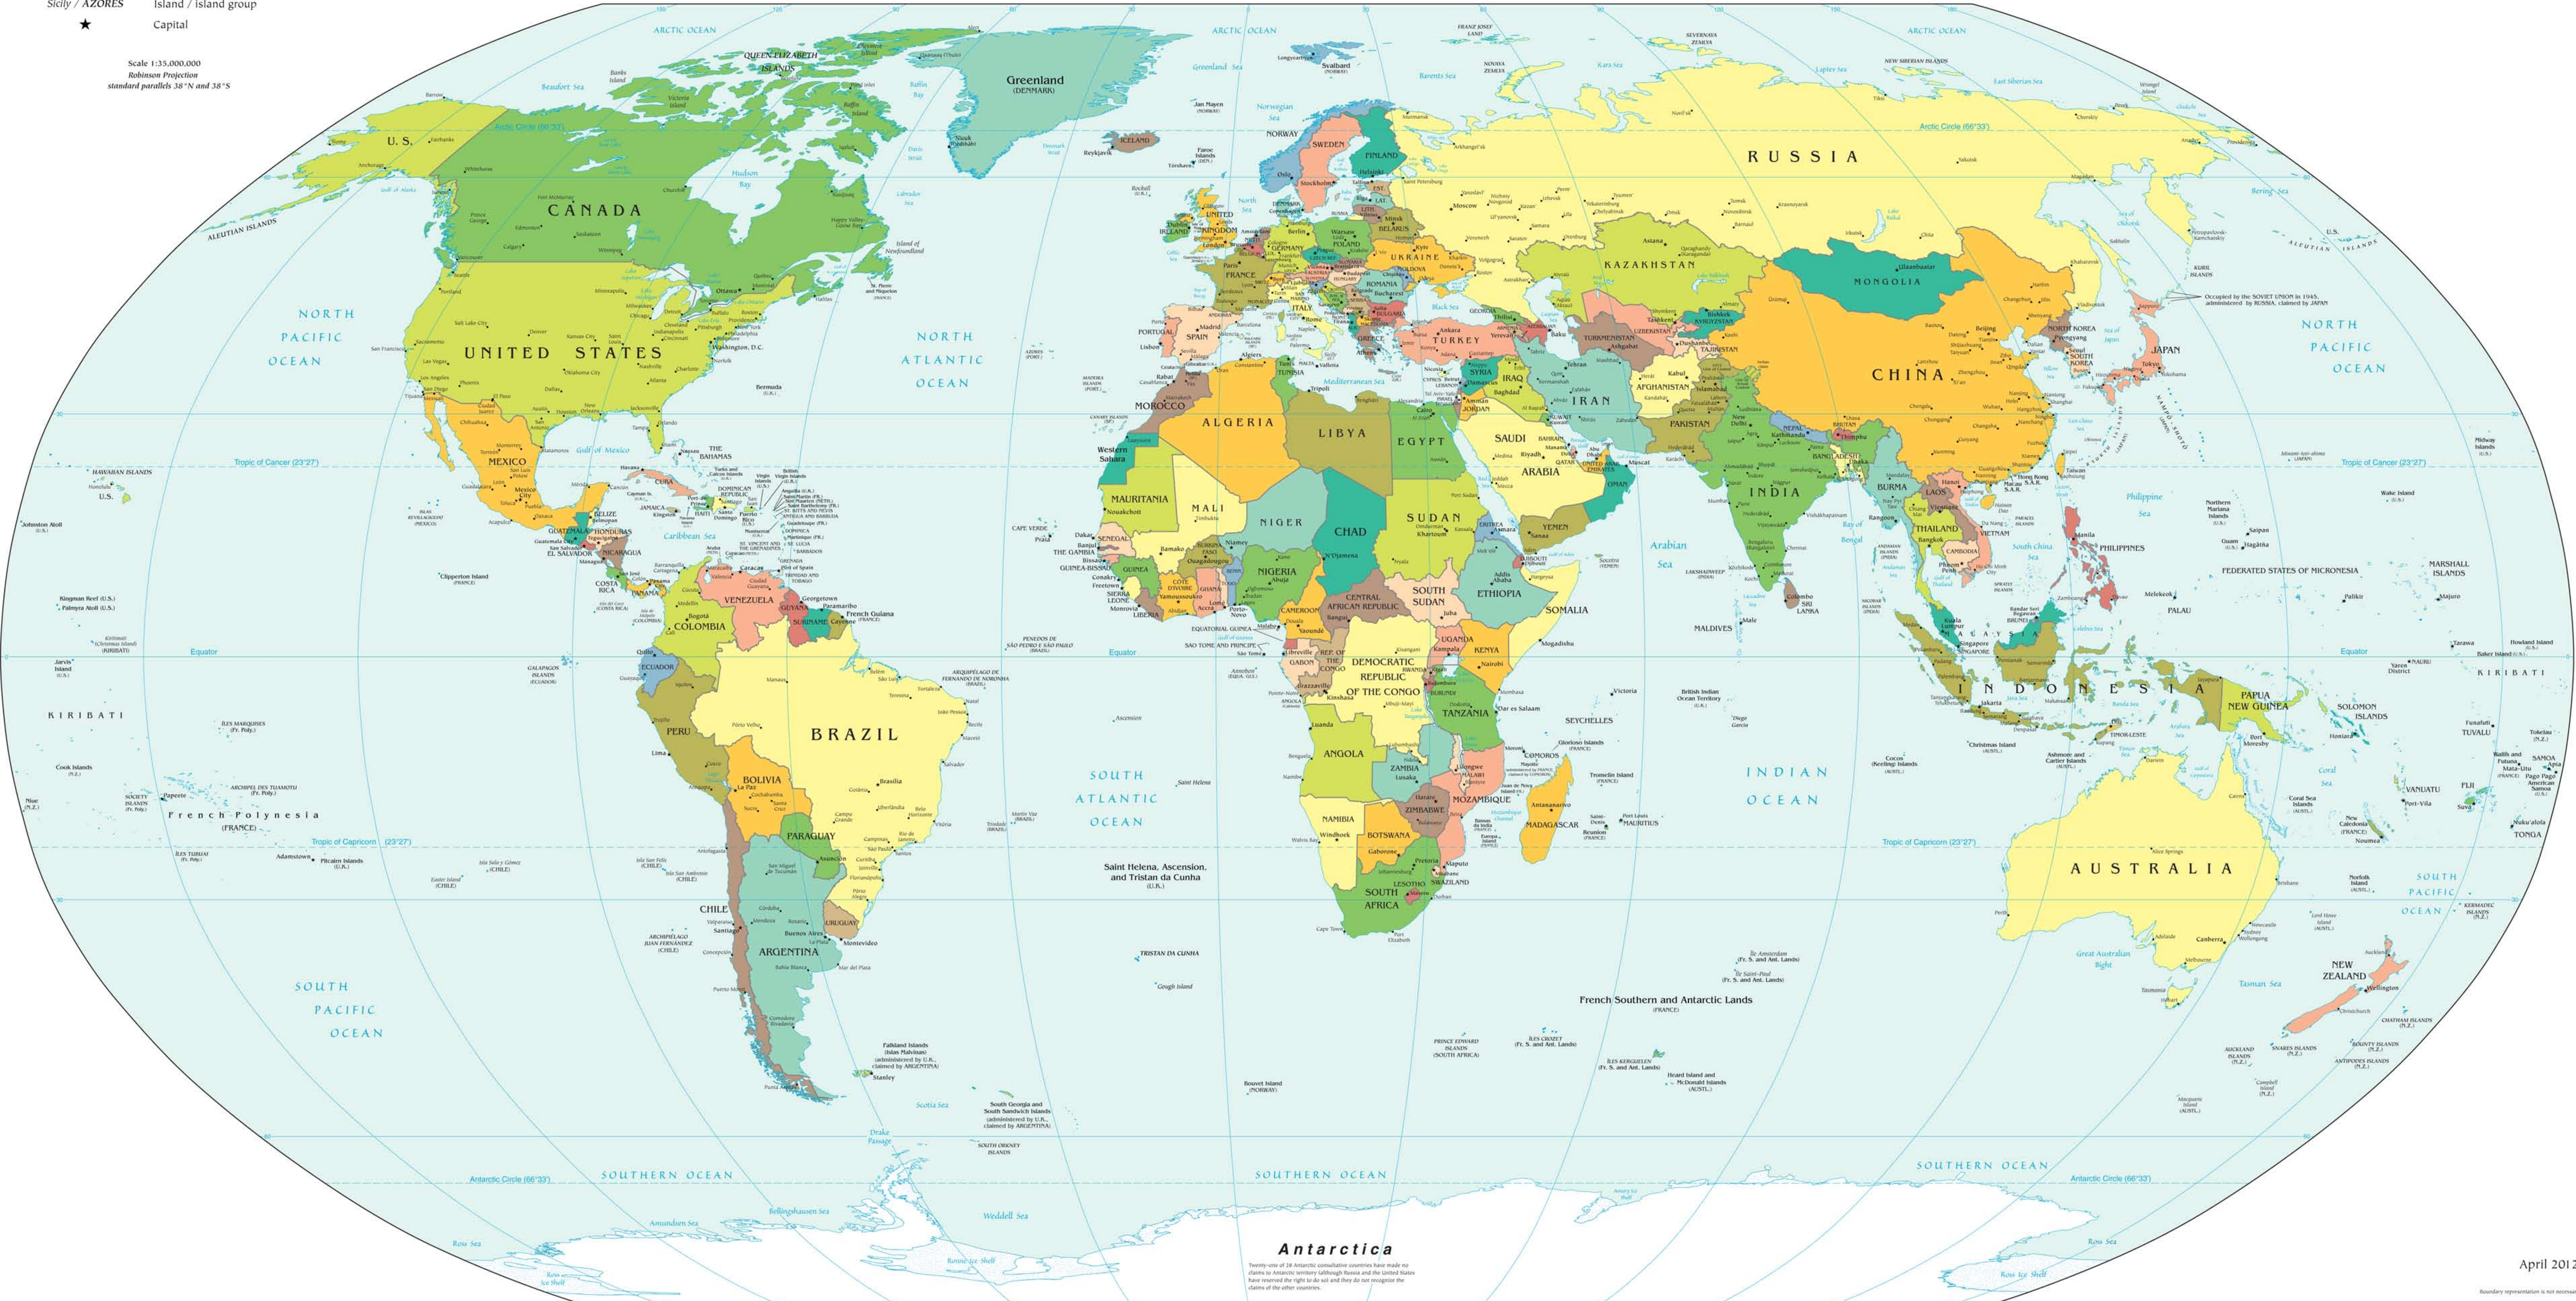

Political Map of the World, April 2012

- AUSTRALIA Independent state
- Bermuda Dependency or area of special sovereignty
- Sicily / AZORES Island / island group
- ★ Capital

Scale 1:35,000,000
Robinson Projection
standard parallels 38°N and 38°S