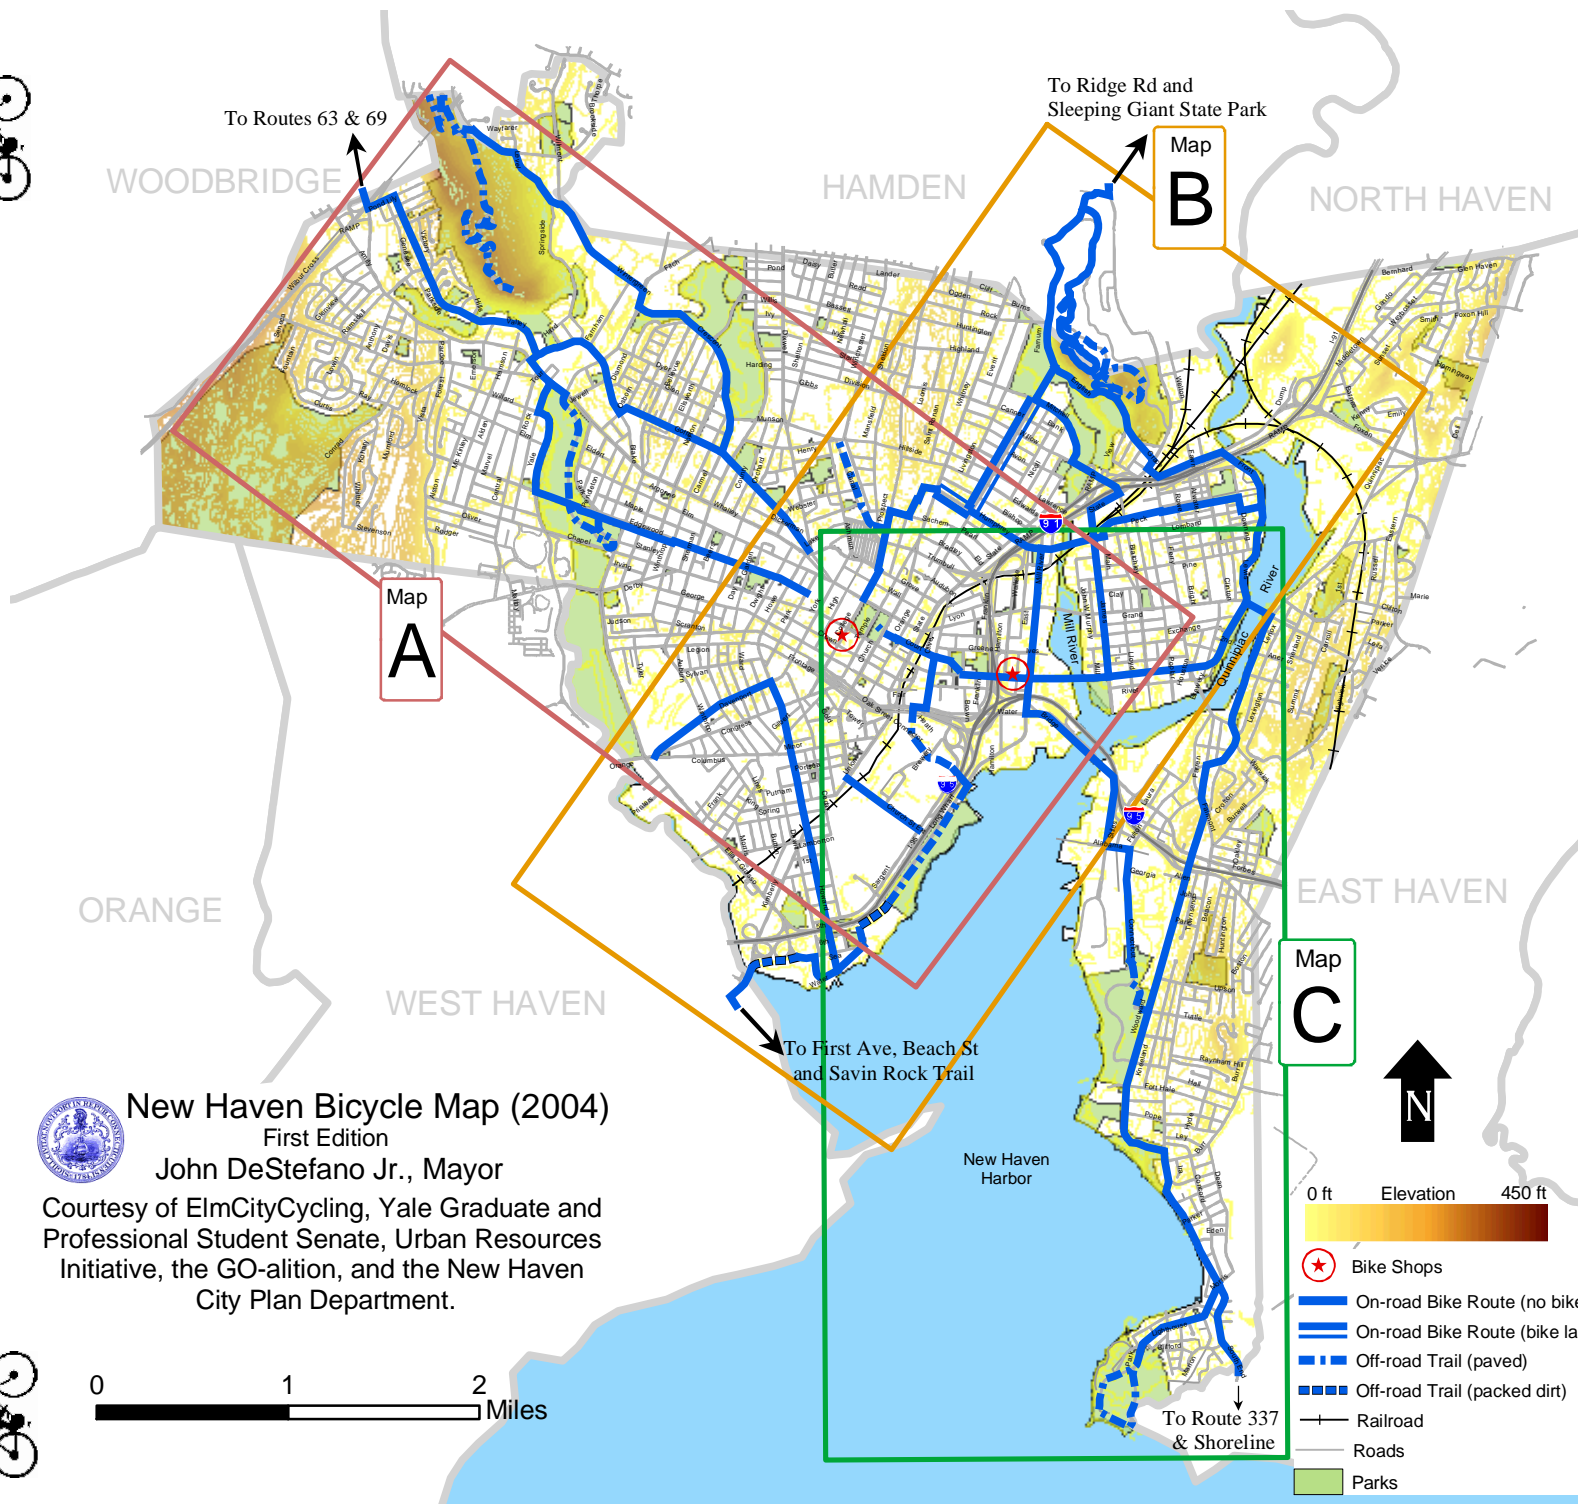

# Bike Route Map for New Haven

**New Haven Bicycle Map (2004)**  
First Edition

John DeStefano Jr., Mayor

Courtesy of ElmCityCycling, Yale Graduate and Professional Student Senate, Urban Resources Initiative, the GO-alition, and the New Haven City Plan Department.

Map C

- Bike Shops
- On-road Bike Route (no bike lane)
- On-road Bike Route (bike lane)
- Off-road Trail (paved)
- Off-road Trail (packed dirt)
- Railroad
- Roads
- Parks

This map shows recommended bicycle routes for cycling around New Haven, focussing on routes that connect New Haven's neighborhoods while enjoying as many calm, wide, and scenic streets as possible. Many other roads are also great for bicycling, so use this map as an invitation to explore.

## More Tips on Safe Riding

Ride with traffic on the right side of the road. If a road is too narrow for cars and bicycles to ride safely side by side, then you may take the travel lane by riding nearer the center of the lane.

**Enjoy the ride!**

For more information, consult:  
The Devil's Gear Bike Shop (433 Chapel Street, 773-9288),  
Baybrook Bicycle (252 College Street, 865-2724),  
[www.ct.gov/dot](http://www.ct.gov/dot), <http://groups.yahoo.com/group/elmcitycycling>, or  
<http://www.cityofnewhaven.com/govt/greenways/index.htm>.