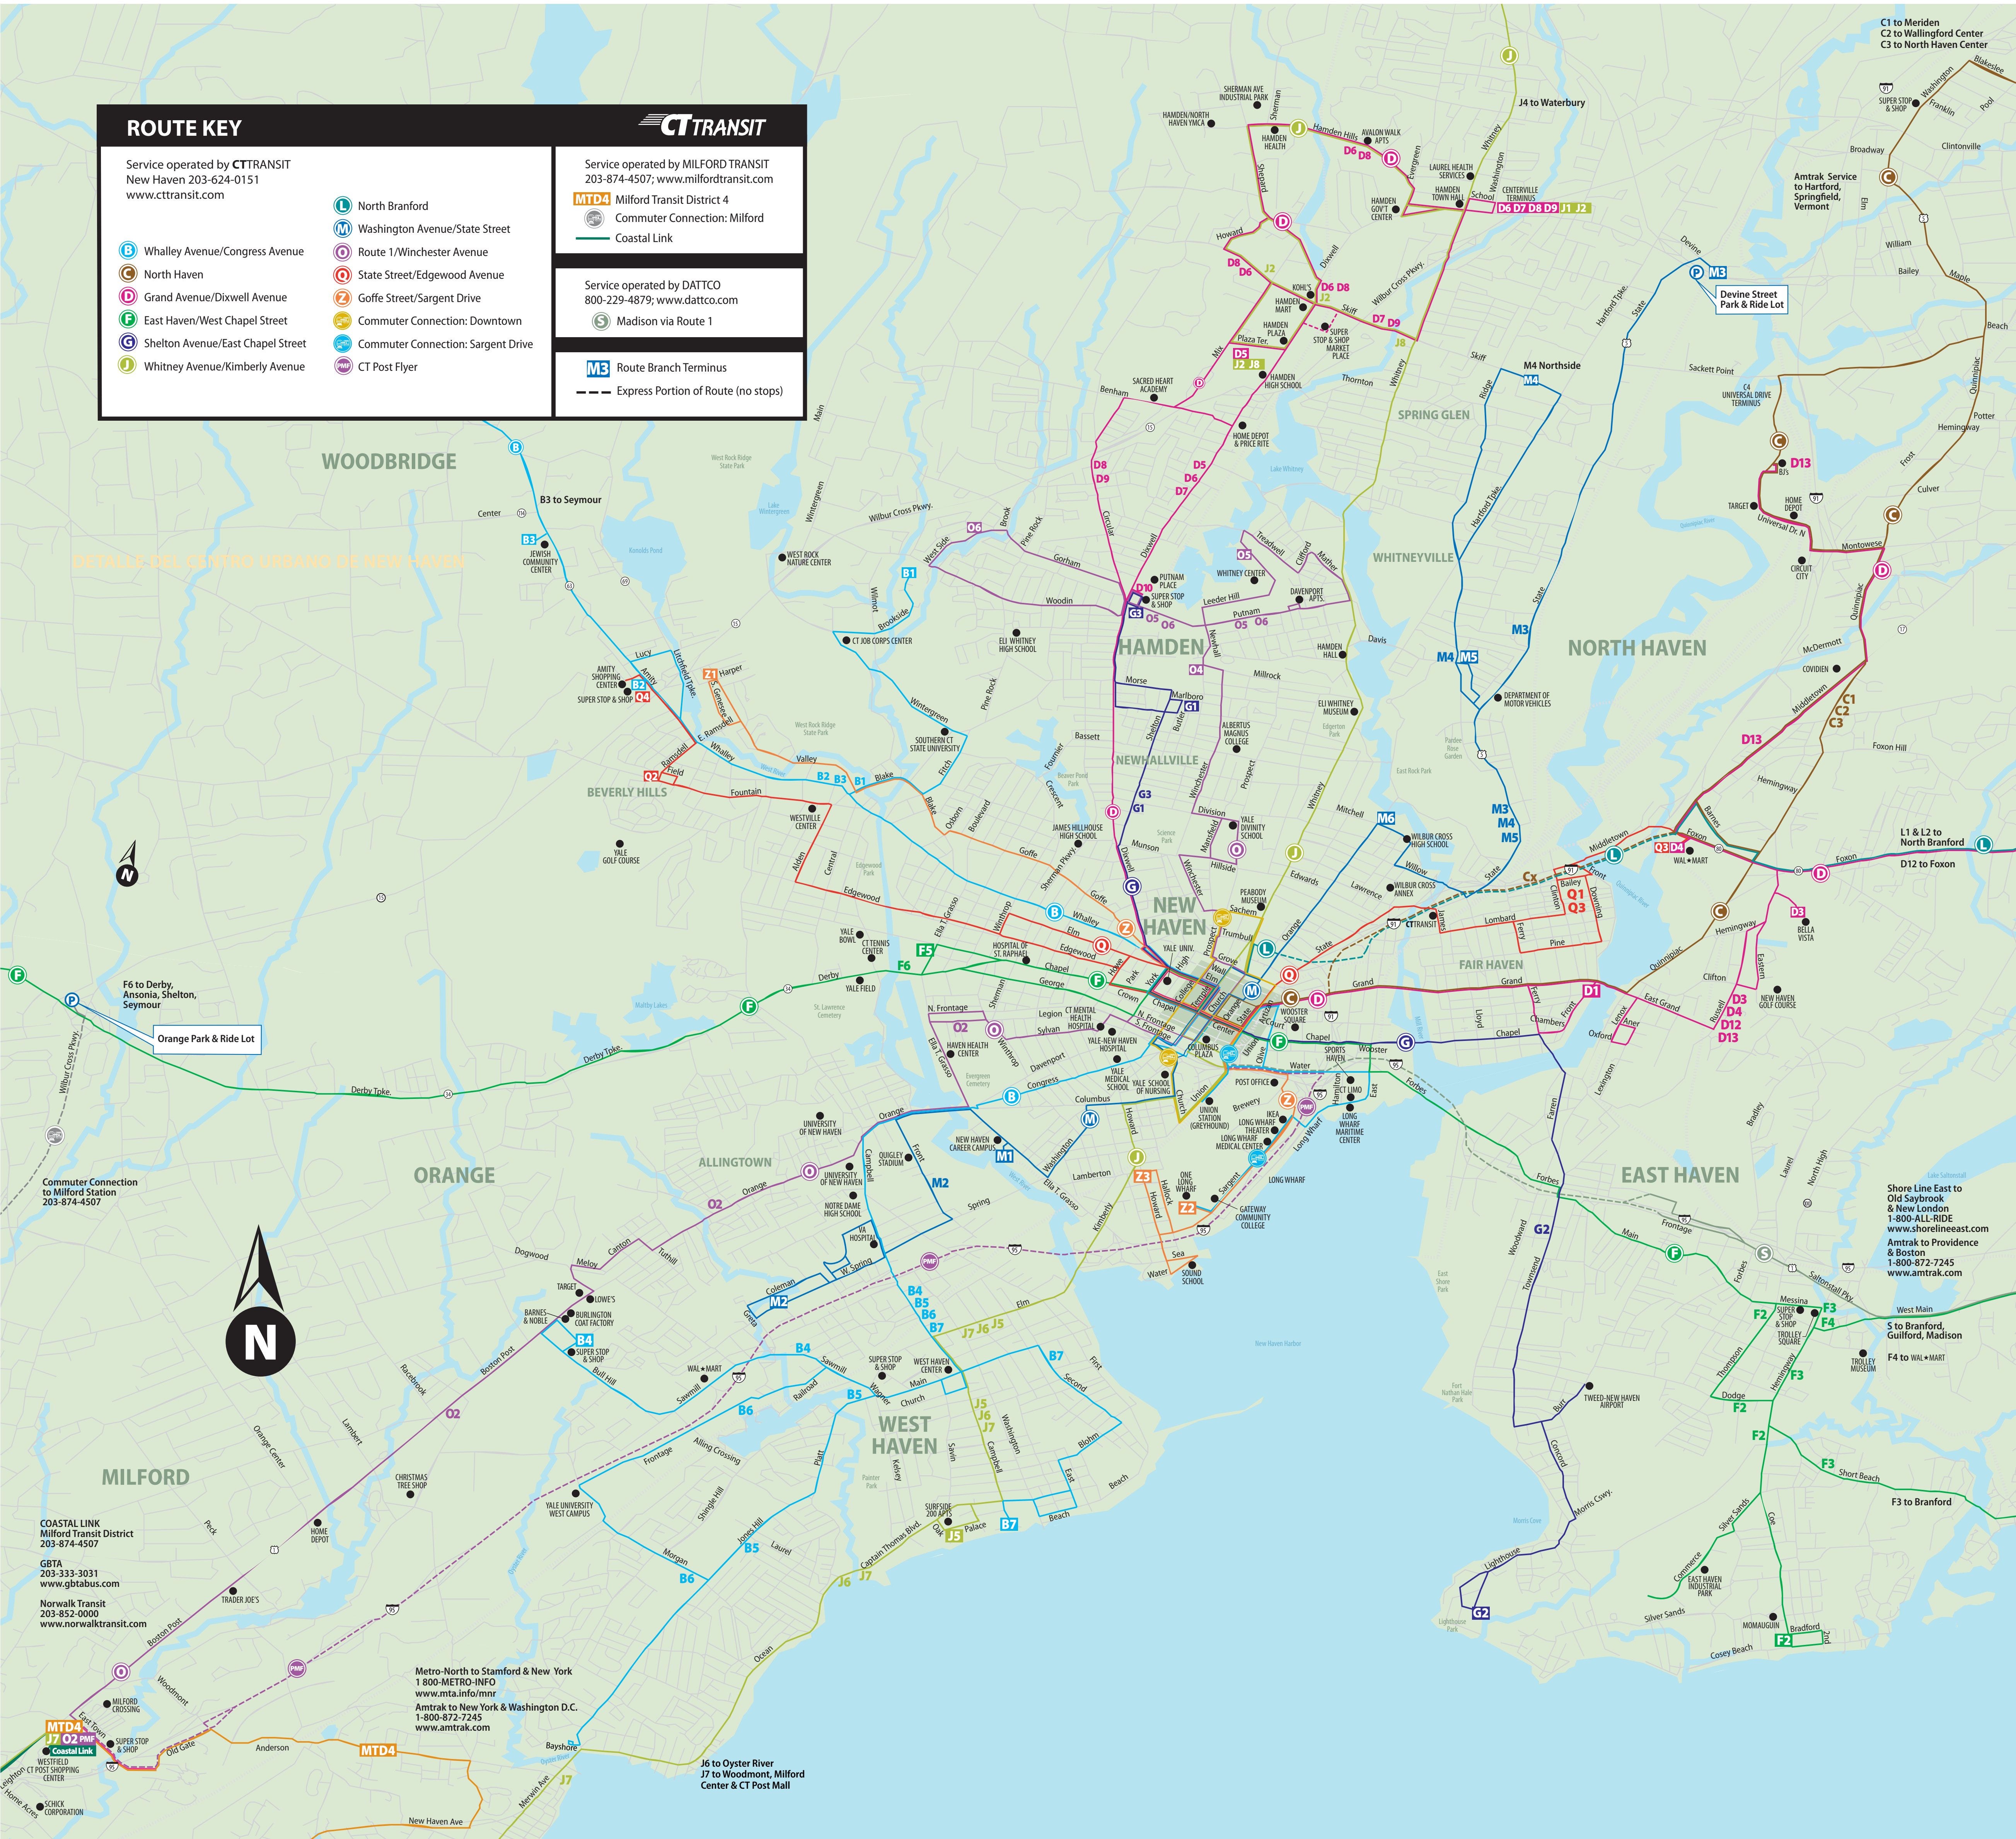

NEW HAVEN METRO AREA BUS SYSTEM MAP

ROUTE KEY

Service operated by **CTTRANSIT**
New Haven 203-624-0151
www.cttransit.com

- L North Branford
- M Washington Avenue/State Street
- B Whalley Avenue/Congress Avenue
- C North Haven
- D Grand Avenue/Dixwell Avenue
- F East Haven/West Chapel Street
- G Shelton Avenue/East Chapel Street
- J Whitney Avenue/Kimberly Avenue
- W Washington Avenue/State Street
- 1 Route 1/Winchester Avenue
- 2 State Street/Edgewood Avenue
- Z Goffe Street/Sargent Drive
- Downtown Commuter Connection: Downtown
- Sargent Commuter Connection: Sargent Drive
- Flyer CT Post Flyer

Service operated by **MILFORD TRANSIT**
203-874-4507; www.milfordtransit.com

- MTD4 Milford Transit District 4
- Milford Commuter Connection: Milford
- Coastal Coastal Link

Service operated by **DATTCO**
800-229-4879; www.dattco.com

- S Madison via Route 1
- M3 Route Branch Terminus
- --- Express Portion of Route (no stops)

Shore Line East to Old Saybrook & New London
1-800-ALL-RIDE
www.shorelineeast.com
Amtrak to Providence & Boston
1-800-872-7245
www.amtrak.com

Metro-North to Stamford & New York
1-800-METRO-INFO
www.mta.info/mnr
Amtrak to New York & Washington D.C.
1-800-872-7245
www.amtrak.com

COASTAL LINK
Milford Transit District
203-874-4507

GBTA
203-333-3031
www.gbtabus.com

MTD4
17 O2
Coastal Link

WESTFIELD
CT POST SHOPPING CENTER

SCHICK CORPORATION