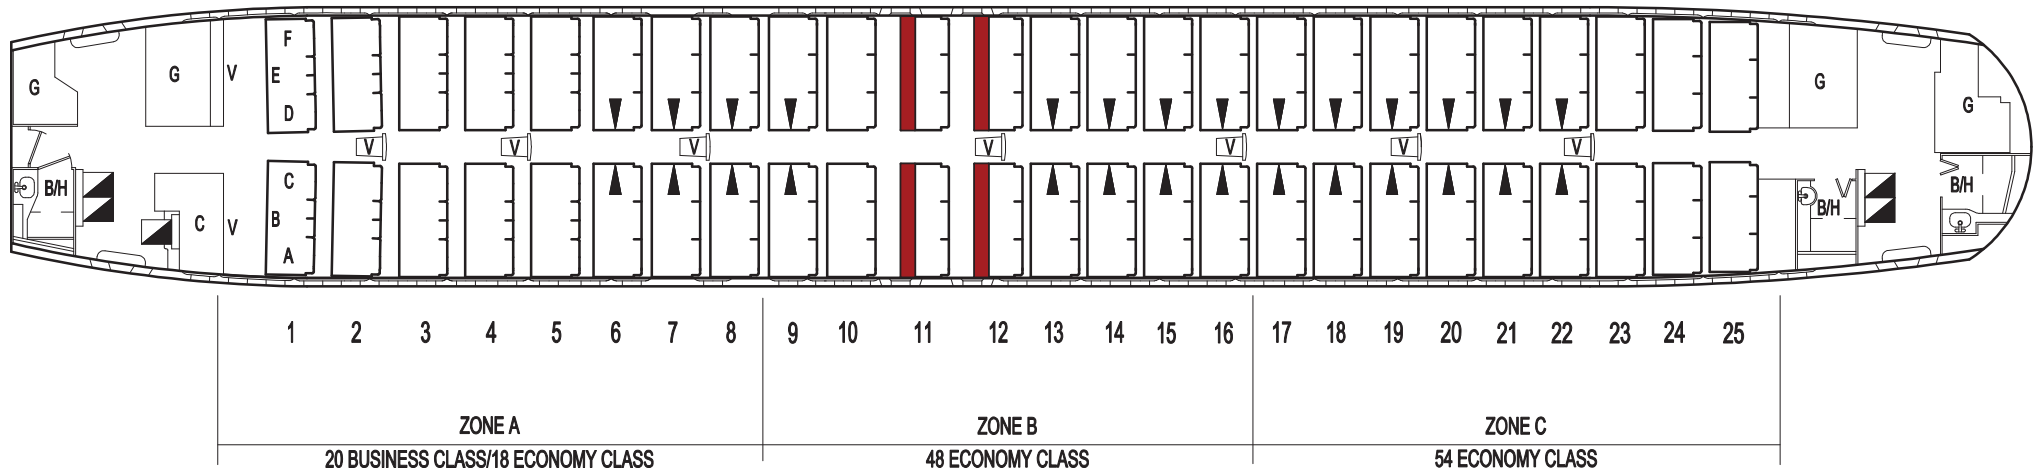

737-400

150Y
 4J/144Y
 8J/138Y
 12J/132Y
 16J/126Y
 20J/120Y

 CREW SEATS

 EXIT ROW SEATING

B BABY CHANGE TOILET
 H HANDICAPPED TOILET FACILITIES
 C COAT LOCKER
 G GALLEY
 V VIDEO MONITOR/SCREEN
 ▼ LIFT-UP ARMREST

VH-TJE VH-TJR
 VH-TJG VH-TJS
 VH-TJH VH-TJX
 VH-TJI VH-TJY
 VH-TJJ VH-TJZ
 VH-TJK
 VH-TJL

AIRCRAFT CONFIGURATION DIAGRAM B737-400