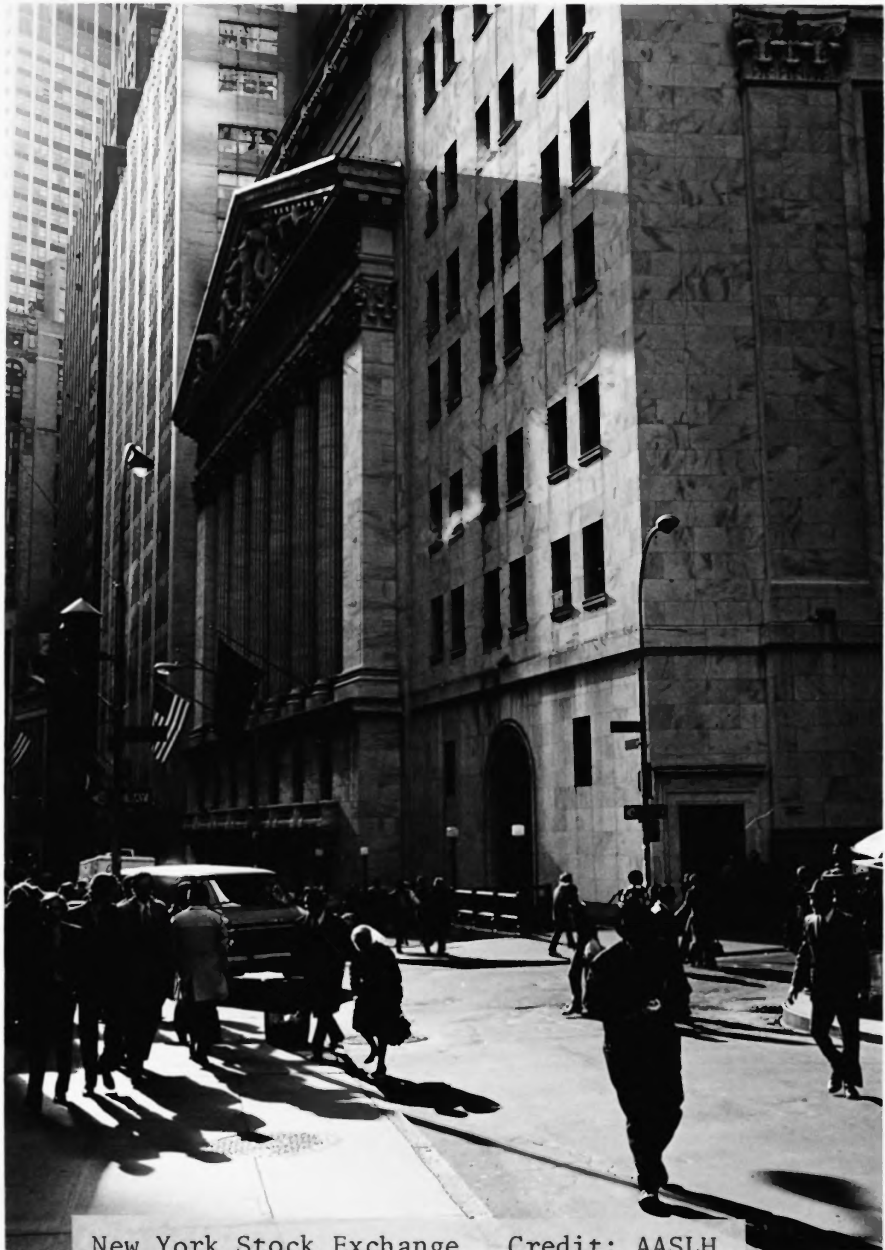

New York Stock Exchange Credit: AASLH

47

B78124
UNOERHILL
STUDIO.N.Y.

New York Stock Exchange
11 Wall Street
New York, New York

Photo No. 1
By: Underhill Studio, N.Y.
Negative at: Underhill Studio, N.Y.
Date: circa 1955

View: From northeast, showing east
facade. 18 Broad building is in
center; 11 Wall building is to
right.

New York Stock Exchange Credit: AASLH

New York Stock Exchange
11 Wall Street
New York, New York

Photo No. 2

By: George R. Adams, AASLH

Negative at: HSS, NPS

Date: November 1976

View: From northeast, showing east
facade. 18 Broad building is in
center; 11 Wall building is to
right.

New York Stock Exchange

Credit: AASLH