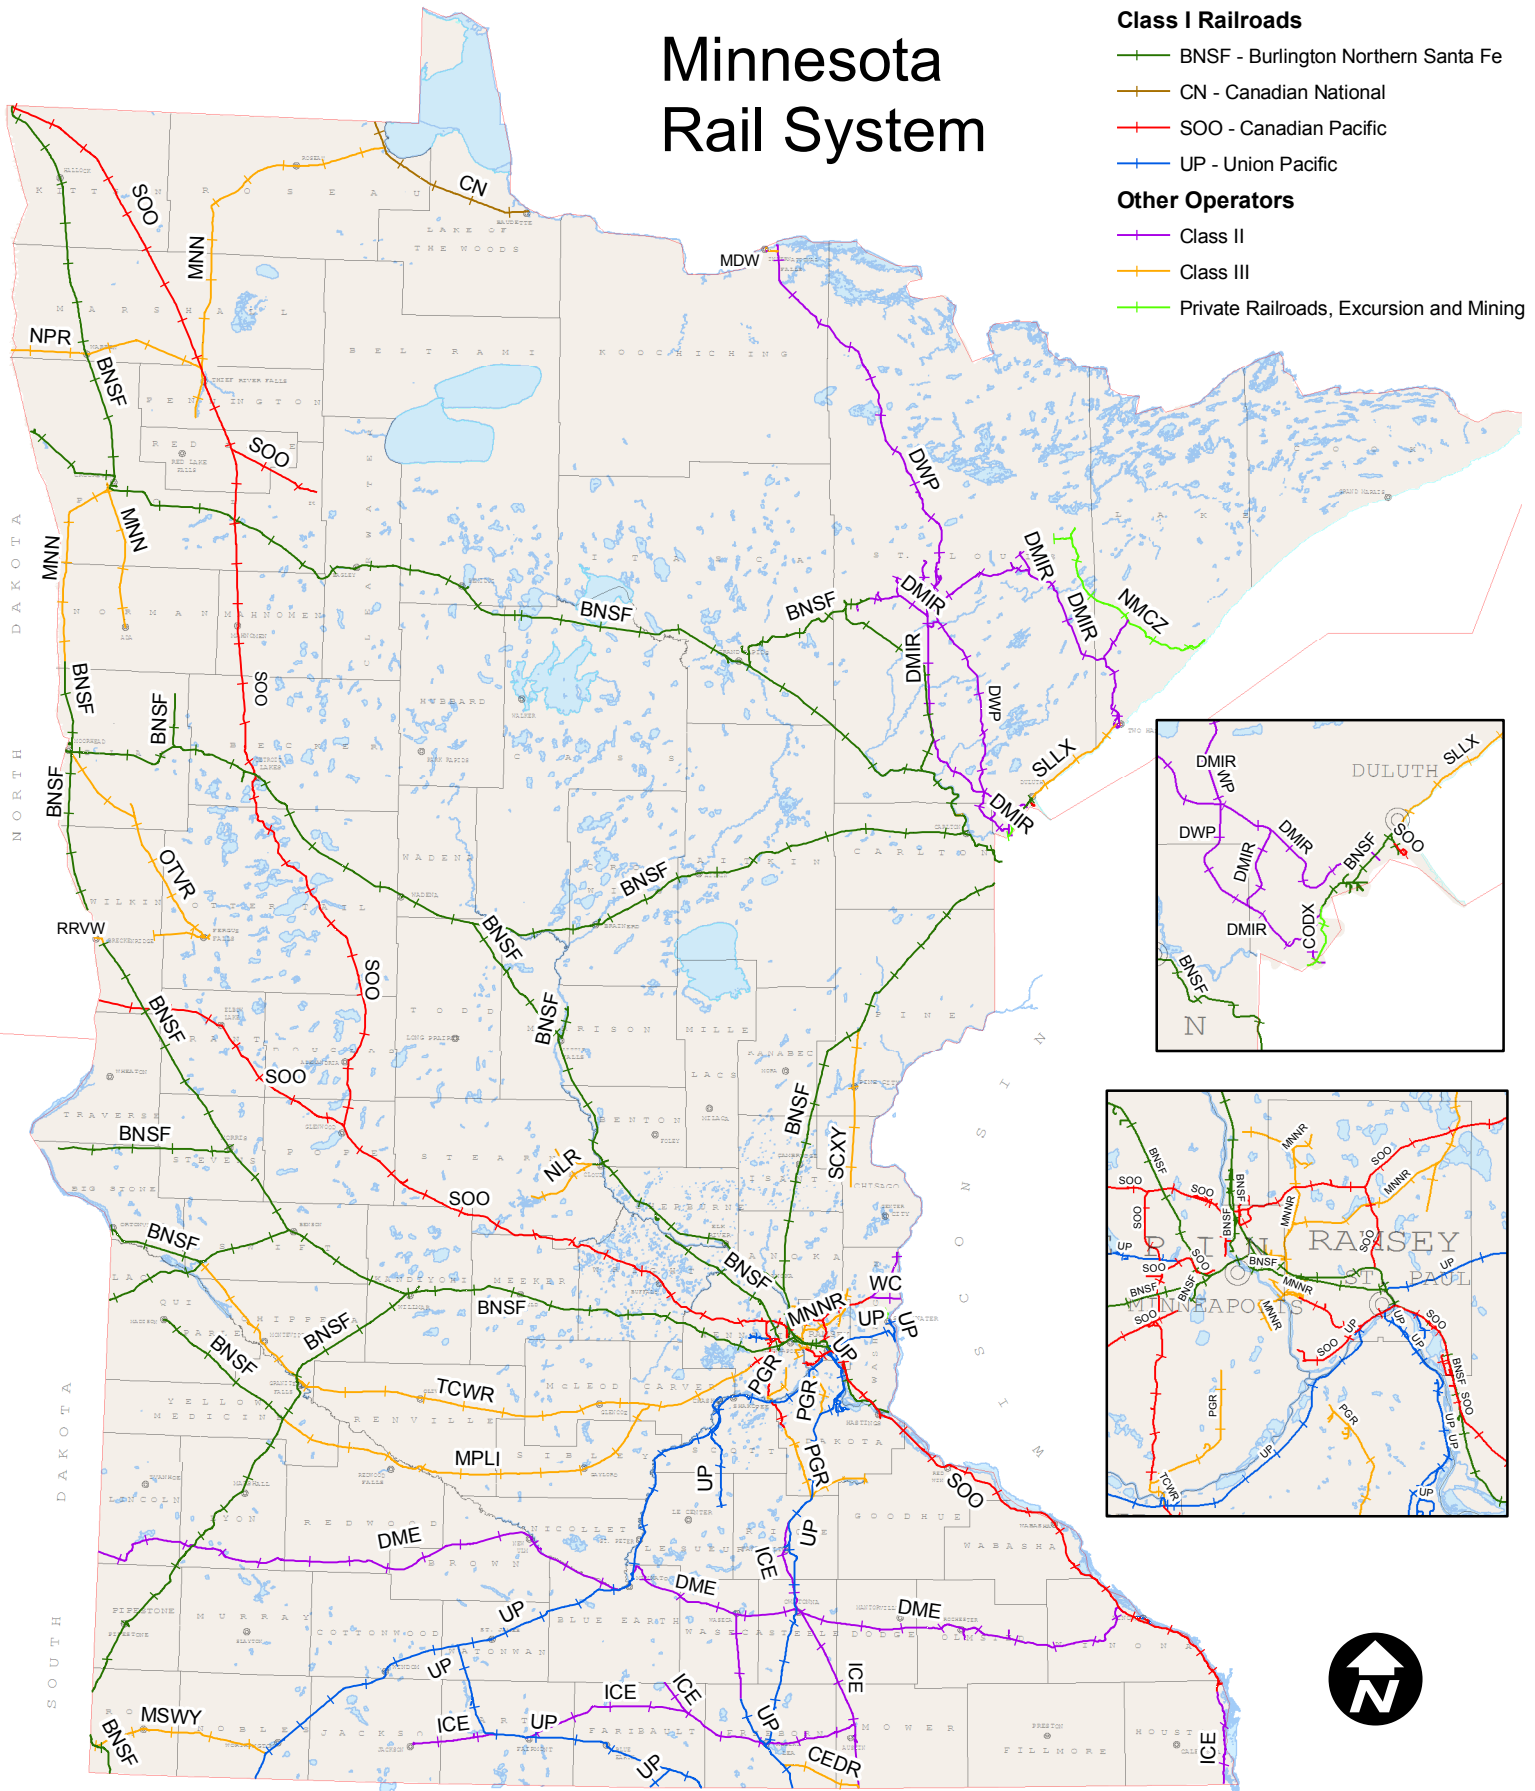

Minnesota Rail System

Class I Railroads

- BNSF - Burlington Northern Santa Fe
- CN - Canadian National
- SOO - Canadian Pacific
- UP - Union Pacific

Other Operators

- Class II
- Class III
- Private Railroads, Excursion and Mining

CEDR - Cedar River
 CODX - City of Duluth
 CTRR - Cloquet Terminal
 DME - Dakota, Minnesota, & Eastern
 ICE - Iowa, Chicago, & Eastern
 MDW - Minnesota, Dakota, & Western
 MNN - Minnesota Northern

MNNR - Minnesota Commercial
 MPLI - Minnesota Prairie Line
 MSWY - Minnesota Southern
 NLR - Northern Lines
 NPR - Northern Plains
 NMCZ - NorthShore Mining
 OTVR - Otter Tail Valley

PGR - Progressive Rail
 RRVW - Red River Valley & Western
 SCXY - St. Croix Valley
 SLLX - St. Louis & Lake Counties
 TCWR - Twin Cities & Western
 WC - Wisconsin Central