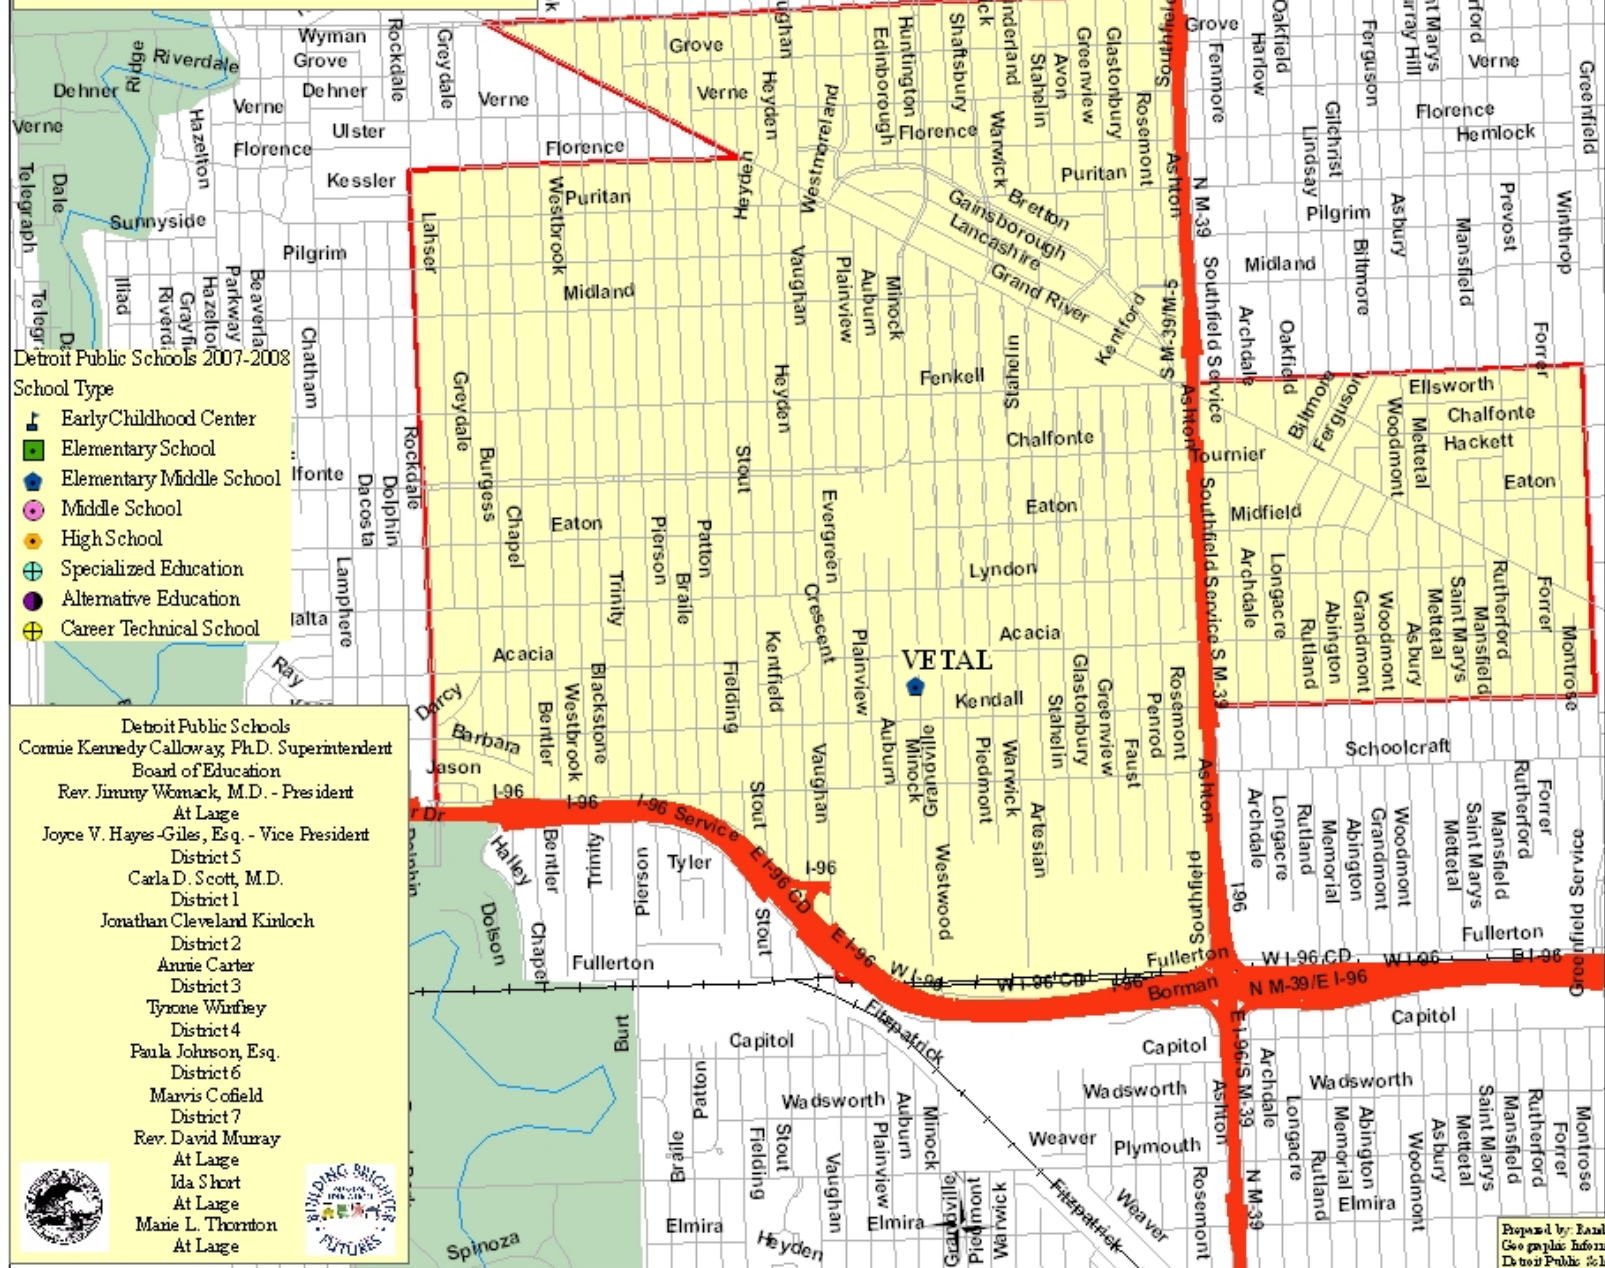

**Vetal MS Attendance Area
2007-2008**

Detroit Public Schools 2007-2008

- School Type
- Early Childhood Center
 - Elementary School
 - Elementary Middle School
 - Middle School
 - High School
 - Specialized Education
 - Alternative Education
 - Career Technical School