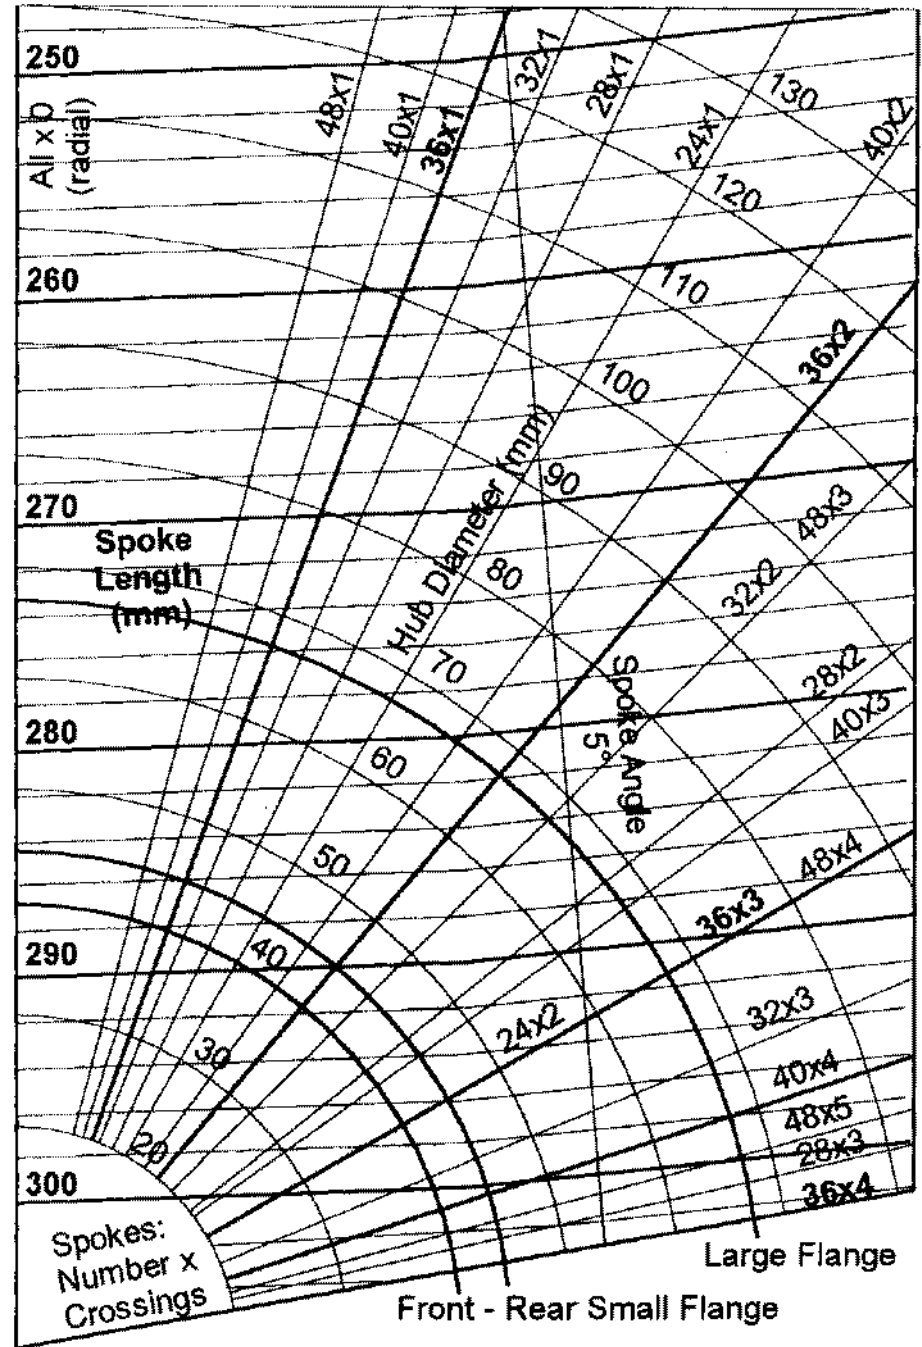

Spoke Length Chart for 559 (26mtb) Rims

Spoke Length Chart for 622 (700C) Rims