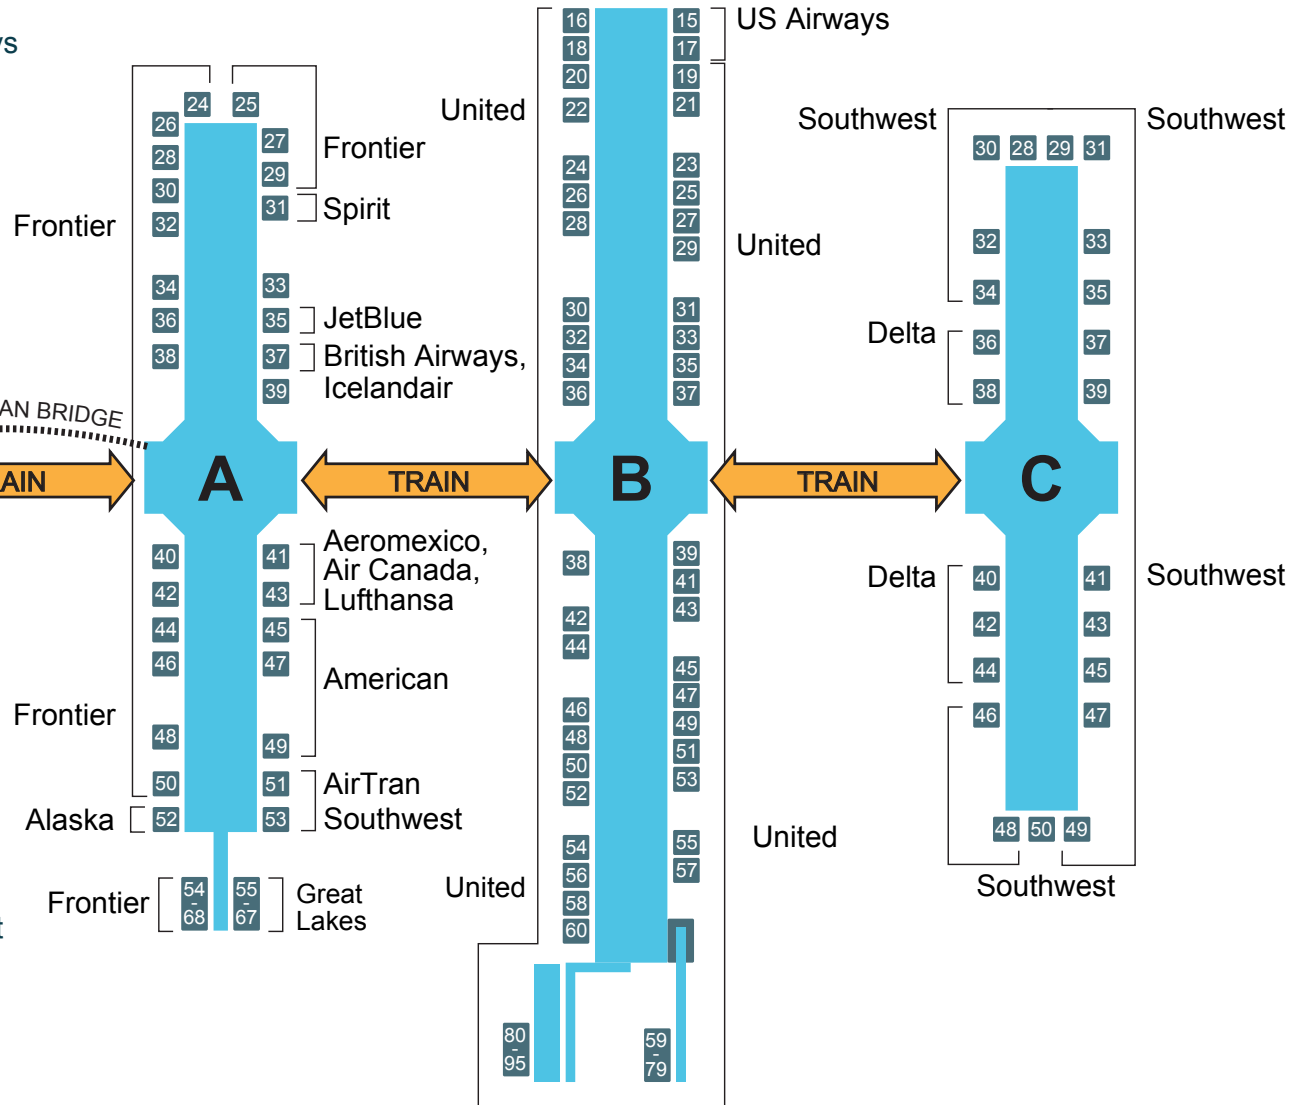

AIRPORT LAYOUT

For more information, please call (303) 342-2200

Terminal West Ticketing & Baggage

Aeromexico	British Airways	United
Air Canada	Icelandair	US Airways
American	Lufthansa	

Terminal East Ticketing & Baggage

AirTran	Frontier	Southwest
Alaska	Great Lakes	Spirit
Delta	JetBlue	

- Security Screening Areas (Levels 5 & 6)
- Baggage Claim (Level 5)
- Access to Train (Level 5)
- Ticket Counters (Level 6)
- International US Customs Arrivals (Level 5)
- Domestic Arrivals (Level 5)