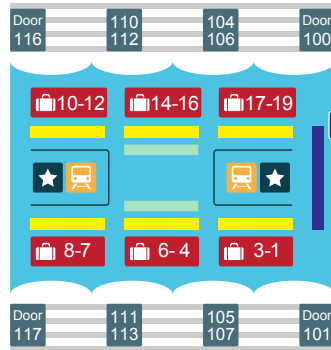

AIRPORT LAYOUT

For more information, please call (303) 342-2200

Terminal West Ticketing & Baggage

Aeromexico	British Airways	United
Air Canada	Icelandair	US Airways
American	Lufthansa	

Terminal East Ticketing & Baggage

AirTran	Frontier	Southwest
Alaska	Great Lakes	Spirit
Delta	JetBlue	

- Security Screening Areas (Levels 5 & 6)
- Baggage Claim (Level 5)
- Access to Train (Level 5)
- Ticket Counters (Level 6)
- International US Customs Arrivals (Level 5)
- Domestic Arrivals (Level 5)