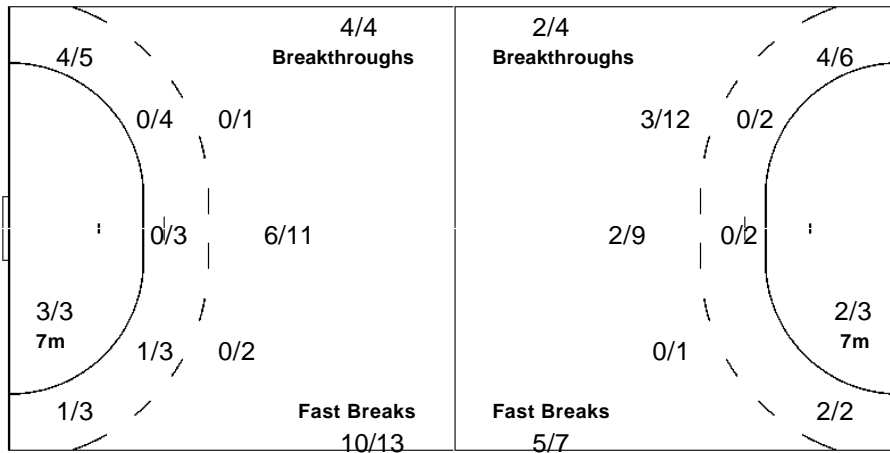

0/5		4/7
1/2		0/2
1/4	2/3	3/8

1 Barboza

0/3		0/1
0/1		
1/2	0/1	1/4

12 Reis

0/2		4/6
1/1		0/2
0/2	2/2	2/4

LEGEND									
<b>G/S</b>	Goals / Shots	<b>%</b>	Efficiency	<b>6m</b>	6-metre Shots	<b>7m</b>	7-metre Shots	<b>9m</b>	9-metre Shots
<b>S/S</b>	Saves / Shots	<b>Wing</b>	Wing Shots	<b>FB</b>	Fast Breaks	<b>BT</b>	Breakthroughs	<b>EX</b>	Exclusions
<b>AS</b>	Assists	<b>TF</b>	Technical Faults	<b>ST</b>	Steals	<b>BS</b>	Blocked Shots	<b>TP</b>	Time Played
<b>YC</b>	Yellow Cards	<b>RC</b>	Red Cards	<b>n/a</b>	not applicable	<b>2Min</b>	2 Minute Suspensions		
<b>+</b>	2 Minute + 2 Minute Suspensions								