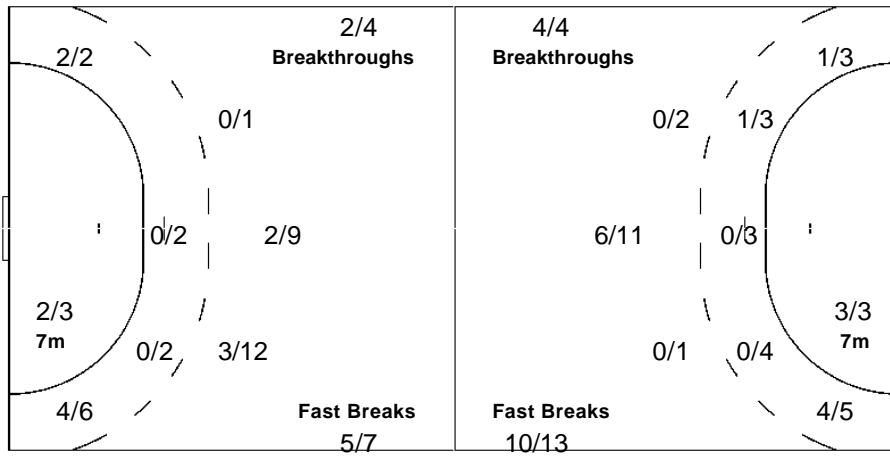

Team

Offence

Defence

Goalkeepers

Goals / Shots

Saves / Shots

5/5	3/7
1/2	2/2
3/4	1/3
5/8	

8-Missed 2-Post 7-Blocked