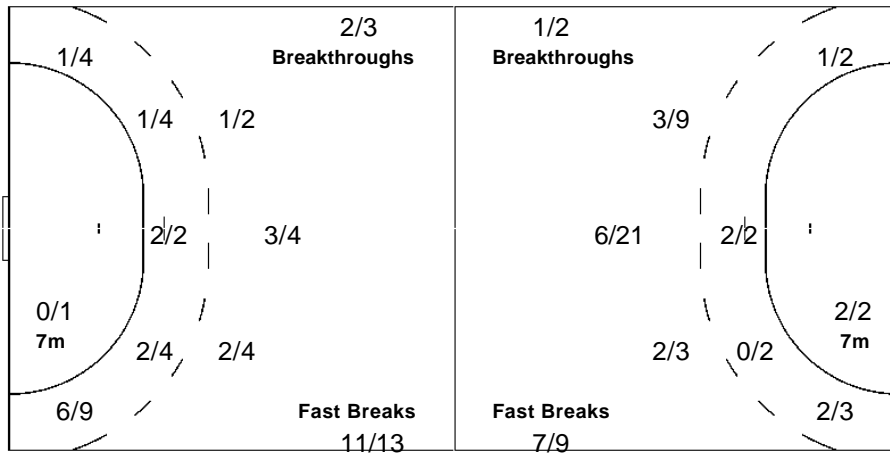

Goals / Shots

Saves / Shots

4/5	6/8	5/9
3/4	0/2	4/7
4/4	2/2	3/3

4-Missed 2-Post

1/5	2/2	3/7
2/5	2/2	2/5
2/7	3/4	1/7

1 GARCIA LLORIA J

1/5	2/2	3/7
2/5	2/2	2/5
2/7	3/4	1/7

12 RODRIGUEZ ARENAS M