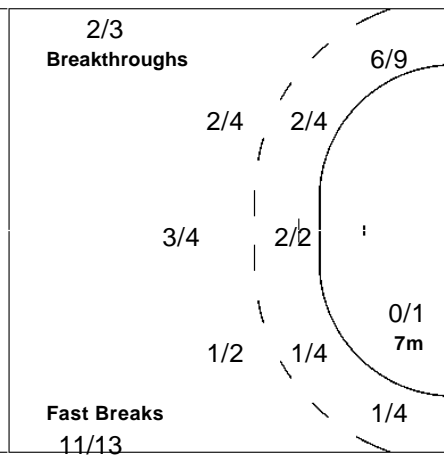

Defence

Goalkeepers

Saves / Shots

1/5	2/8	4/9
1/4	2/2	3/7
0/4	0/2	0/3

1 KIM H

12 YONG M

1/3	2/4	4/8
0/2	2/2	3/7
0/4	0/2	0/3

16 LEE J

0/2	0/4	0/1
1/2		

LEGEND

G/S Goals / Shots	% Efficiency	6m 6-metre Shots	7m 7-metre Shots	9m 9-metre Shots
S/S Saves / Shots	Wing Wing Shots	FB Fast Breaks	BT Breakthroughs	EX Exclusions
AS Assists	TF Technical Faults	ST Steals	BS Blocked Shots	TP Time Played
YC Yellow Cards	RC Red Cards	n/a not applicable	2Min 2 Minute Suspensions	
+ 2 Minute + 2 Minute Suspensions