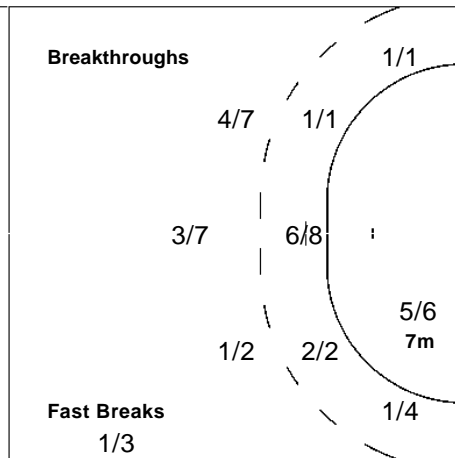

Defence

Goalkeepers

Saves / Shots

0/2		0/5
3/6		1/2
0/7	3/5	1/6

1 GUI NI L

0/2		0/4
1/3		1/2
0/5	1/3	1/4

12 TING L

		0/1
2/3		
0/2	2/2	0/2

LEGEND

G/S	Goals / Shots	%	Efficiency	6m	6-metre Shots	7m	7-metre Shots	9m	9-metre Shots
S/S	Saves / Shots	Wing	Wing Shots	FB	Fast Breaks	BT	Breakthroughs	EX	Exclusions
AS	Assists	TF	Technical Faults	ST	Steals	BS	Blocked Shots	TP	Time Played
YC	Yellow Cards	RC	Red Cards	n/a	not applicable	2Min	2 Minute Suspensions		
+	2 Minute + 2 Minute Suspensions