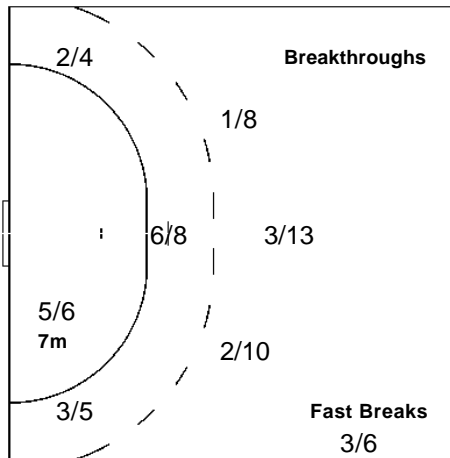

Match Team Statistics

Match No: 16

ANG 25 - 25 CHN
(14-14) (11-11)

Referees: ROBLEDO J / SOBENKO M (ARG)

CHN - China

Shots Distribution

Players

Goals / Shots

2 QUI YAN H

2/2		1/2

2-Blocked

3 ZU YING R

4 JIA QIN Z

1/1		1/1
0/1		
0/1		

5 JIN LAN L

1/1		
		1/1
2/2		

1-Missed 1-Post

6 XIAO LAN Y

7 HONG YAN W

8 le Y

0/1		2/2

9 SHA SHA W

		2/2
	0/1	
2/3	0/1	1/1

2-Missed 1-Post 2-Blocked

11 LIU Y

0/1		
0/1		

14 MEI HUA S

	1/1	
	0/1	0/1
2/2		1/4

1-Missed 2-Post 1-Blocked

15 QIU HONG X

0/1		
1/1		
		1/1

1-Missed 3-Blocked

17 QIU XIANG W

		2/2
	0/1	
1/1		0/1

1-Post

Team

Goals / Shots

2/4	1/1	5/5
1/2	0/3	1/2
9/13	0/1	6/11

5-Missed 5-Post 8-Blocked

Offence