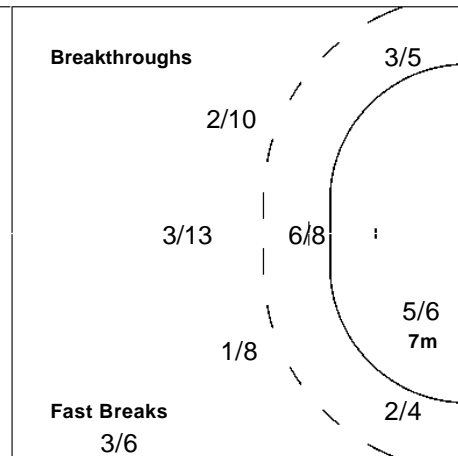

9 BERNARDO N

10 FERNANDES I

2/2		4/4
2/3		1/2
2/2	1/2	3/4

2-Missed 1-Post

13 KIMAZ N

14 CARLOS A

15 VIEGAS E

	1/2	

Team

Goals / Shots

2/2		5/5
3/6		1/2
7/7	2/5	5/6

3-Missed 3-Post 2-Blocked

Offence

Defence

Goalkeepers

Saves / Shots