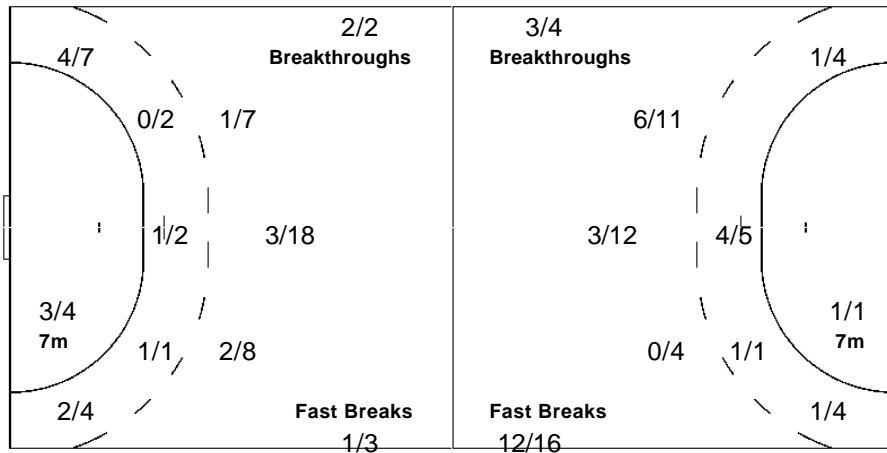

3/9	3/5	2/5
0/1		1/1
5/20	2/2	1/6

1 BARJAKTAROVIC S

2/5	2/2	2/2
0/1		
2/6	2/2	0/3

16 MILENKOVIC M

1/4	1/3	0/3
		1/1
3/14		1/3

LEGEND

G/S Goals / Shots	% Efficiency	6m 6-metre Shots	7m 7-metre Shots	9m 9-metre Shots
S/S Saves / Shots	Wing Wing Shots	FB Fast Breaks	BT Breakthroughs	EX Exclusions
AS Assists	TF Technical Faults	ST Steals	BS Blocked Shots	TP Time Played
YC Yellow Cards	RC Red Cards	n/a not applicable	2Min 2 Minute Suspensions	
+ 2 Minute + 2 Minute Suspensions				