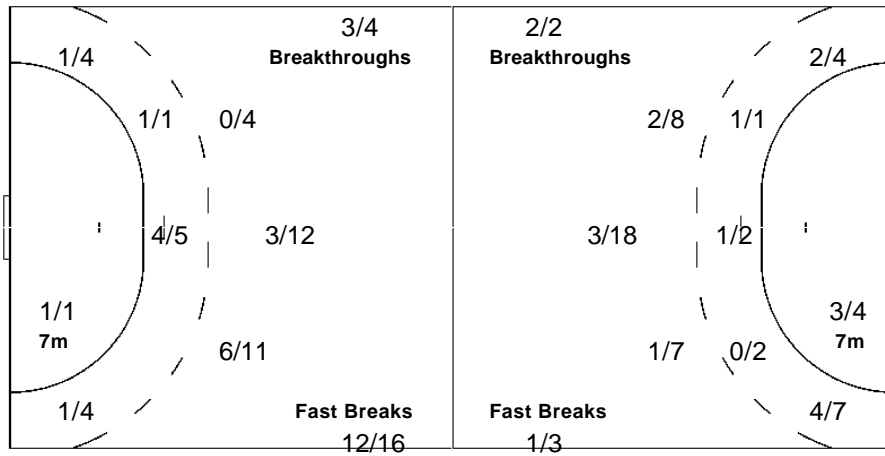

9-Missed 1-Post 3-Blocked

Saves / Shots

2/6	1/2	1/3
1/2	1/1	3/5
3/9	5/5	4/8

12 DAHL H

0/2		
0/1		
0/2	3/3	2/3

16 POULSEN R

2/4	1/2	1/3
1/1	1/1	3/5
3/7	2/2	2/5

SK Královo Pole, Brno