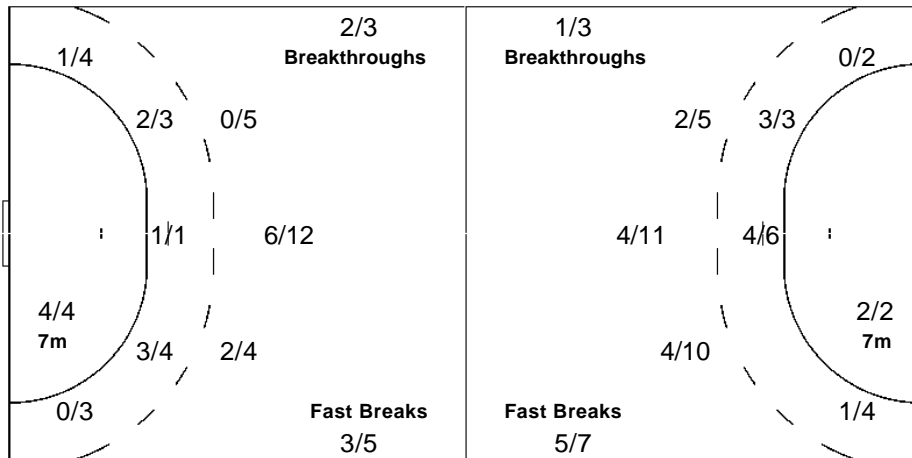

Offence

Defence

Goalkeepers

Goals / Shots

2/5	0/2	5/6
0/1	0/2	0/1
9/10	1/3	7/9

5-Missed 3-Post 1-Blocked

Saves / Shots

0/1	3/5	2/6
2/3	1/1	2/4
0/7	2/3	1/9