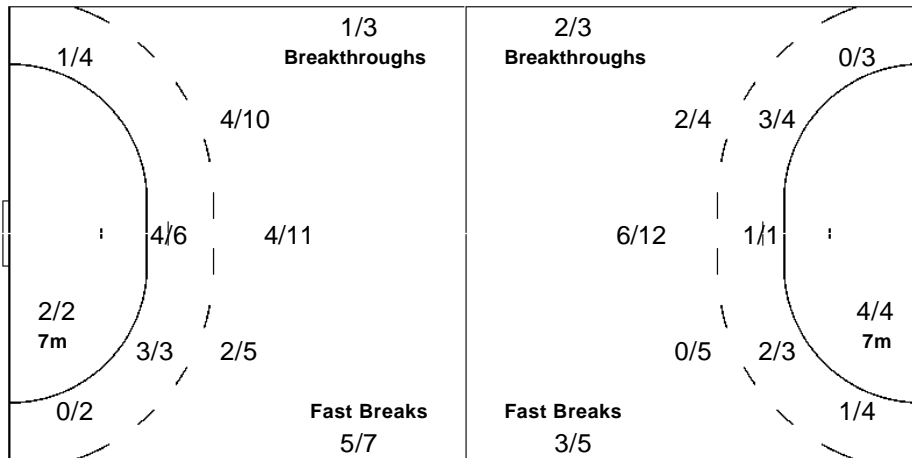

Match Team Statistics

Match No: 6

FRA 24 - 26 BRA
(10-16) (14-10)

Referees: HAGEN M / HALLBERG M (SWE)

BRA - Brazil

Shots Distribution

Players

Goals / Shots

2 AMORIM E

		1/1
		1/2
1/1		

4-Missed 2-Post

4 S. SCHAMANN B

5 GOUVEIA M

1-Missed

6 OLIVEIRA B

	0/2	
		1/1

7 HORACIO L

1/1	1/1	
2/2		1/1

1-Missed 1-Post

8 de MOURA M

	1/1	2/3
1/1		
	0/1	2/2

9 CAETANO A

	0/1	0/1

1-Missed

10 POSSOBON P

14 FERREIRA K

0/1	0/1	1/1
1/1		3/3

1-Post 1-Blocked

17 MARCIO G

1/1	1/1	

18 da SILVA F

	0/1	1/2
0/1		0/1
2/2		1/1

1-Post

20 PAIXAO C

Team

Offence

Defence

Goalkeepers

Goals / Shots

1/1	2/5	4/6
1/3	0/1	2/4
7/7	1/3	8/9

7-Missed 5-Post 1-Blocked

Saves / Shots

3/5	2/2	1/6
1/1	2/2	1/1
1/10	2/3	2/9

1 ARENHART B

3/4	2/2	1/6
1/1	2/2	1/1
1/10	2/3	2/9

16 GAVA A

0/1		

LEGEND

G/S Goals / Shots	% Efficiency	6m 6-metre Shots	7m 7-metre Shots	9m 9-metre Shots
S/S Saves / Shots	Wing Wing Shots	FB Fast Breaks	BT Breakthroughs	EX Exclusions
AS Assists	TF Technical Faults	ST Steals	BS Blocked Shots	TP Time Played
YC Yellow Cards	RC Red Cards	n/a not applicable	2Min 2 Minute Suspensions	
+ 2 Minute + 2 Minute Suspensions