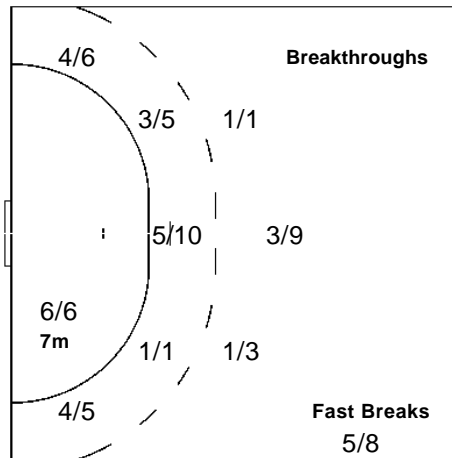

19 PETKOVIC I

1/1		

Team

Goals / Shots

4/5	2/3	7/8
5/6	1/2	3/7
7/9	0/3	4/5

5-Missed

2-Blocked

Offence