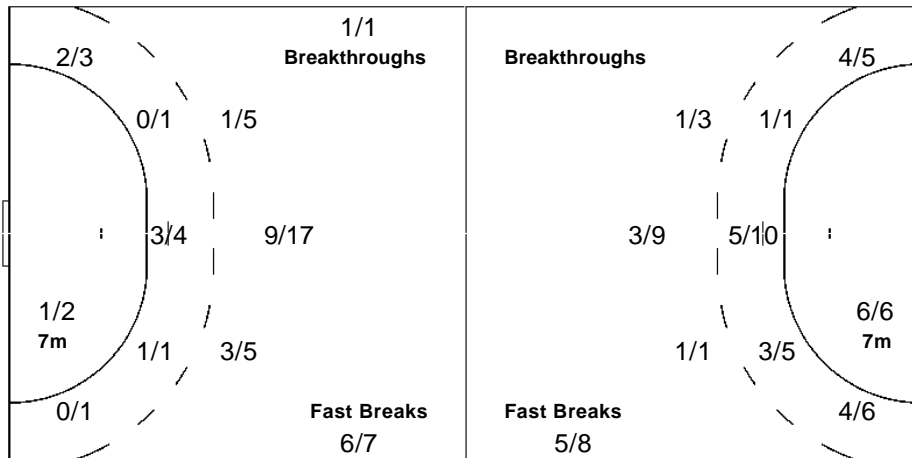

		0/1

Team

Offence

Defence

Goalkeepers

Goals / Shots

1/2	1/1	3/5
	0/2	0/3
8/9	3/6	11/14

1-Missed 2-Post 2-Blocked