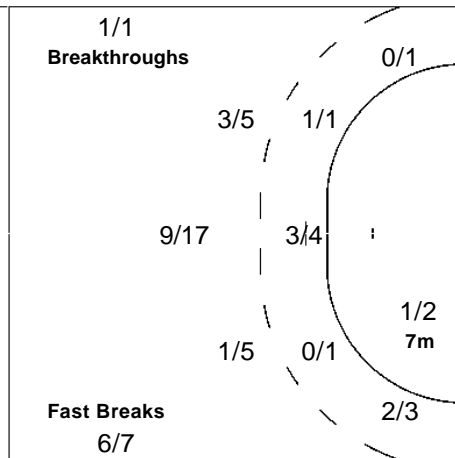

Defence

Goalkeepers

Saves / Shots

1/2	0/1	2/5
	2/2	3/3
1/9	3/6	3/14

12 GRUBISIC J

1/2	0/1	2/5
	2/2	3/3
1/7	2/4	3/14

16 MAJER M

0/2	1/2	

LEGEND

G/S	Goals / Shots	%	Efficiency	6m	6-metre Shots	7m	7-metre Shots	9m	9-metre Shots
S/S	Saves / Shots	Wing	Wing Shots	FB	Fast Breaks	BT	Breakthroughs	EX	Exclusions
AS	Assists	TF	Technical Faults	ST	Steals	BS	Blocked Shots	TP	Time Played
YC	Yellow Cards	RC	Red Cards	n/a	not applicable	2Min	2 Minute Suspensions		
+	2 Minute + 2 Minute Suspensions