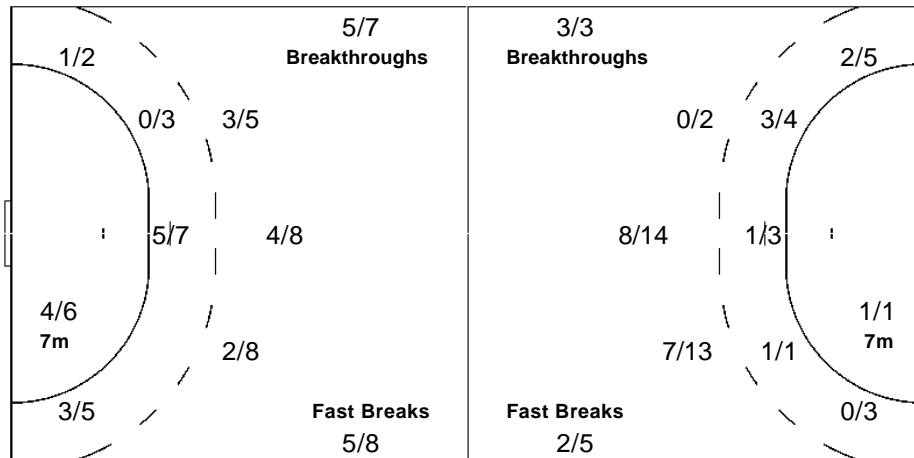

Match Team Statistics

Match No: 38

TUN 28 - 32 SCG
(13-16) (15-16)

Referees: LICIS R / STOLAROV S Z (LAT)

SCG - Serbia and Montenegro

Shots Distribution

Players

Goals / Shots

3 COSIC M

4 RADICEVIC J

1/1	3/3	1/1
0/1		
2/2		

1-Missed 1-Post

5 DUROVIC D

1/1	1/1	1/1
0/1		
		1/1

1-Missed

6 DRAGUTINOVIC A

1/1		
		0/2
1/2		

7 MUGOSA A

1/1		

1-Missed

8 JOVANOVIC M

		1/1
		0/1

2-Missed 1-Post 1-Blocked

9 STEVIN D

0/1		
		1/1

2-Blocked

13 JOVOVIC J

15 RADOVIC A

1/1	1/2	1/1
1/1	0/1	
6/6	1/1	1/1

1-Missed 2-Blocked

17 POPOVIC S

		0/1
1/1		0/1

19 KOSTIC J

	1/1	
		0/1

20 TOSKOVIC J

	1/2	1/1

1-Missed

Team

Goals / Shots

4/4	7/9	5/5
1/3	0/2	0/4
11/12	1/1	3/5

7-Missed 2-Post 5-Blocked

Offence

Defence

Goalkeepers

Saves / Shots

0/1		1/2
1/2	1/1	2/3
4/15	1/7	5/12

1 BARJAKTAROVIC S

0/1		1/2
1/2	1/1	2/3
4/12	1/7	5/12

12 VULIKIC D

0/3		

LEGEND

G/S	Goals / Shots	%	Efficiency	6m	6-metre Shots	7m	7-metre Shots	9m	9-metre Shots
S/S	Saves / Shots	Wing	Wing Shots	FB	Fast Breaks	BT	Breakthroughs	EX	Exclusions
AS	Assists	TF	Technical Faults	ST	Steals	BS	Blocked Shots	TP	Time Played
YC	Yellow Cards	RC	Red Cards	n/a	not applicable	2Min	2 Minute Suspensions		
+	2 Minute + 2 Minute Suspensions