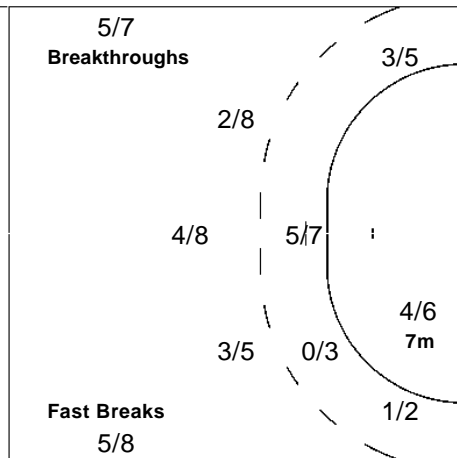

Goals / Shots

1/1		1/2
1/2	0/1	1/3
11/15	6/7	7/12

4-Missed 6-Post 1-Blocked

Offence

Defence

Goalkeepers

Saves / Shots

0/4	2/9	0/5
2/3	2/2	4/4
1/12	0/1	2/5