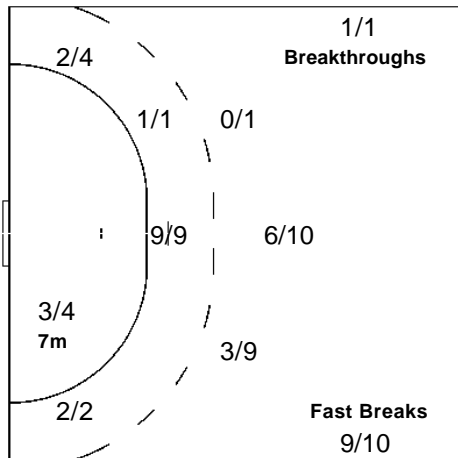

1-Blocked

2-Post 2-Blocked

Team

Goals / Shots

9/9	0/1	3/5
4/4	0/1	2/5
8/8	0/2	10/11

2-Post 3-Blocked

Offence

Defence