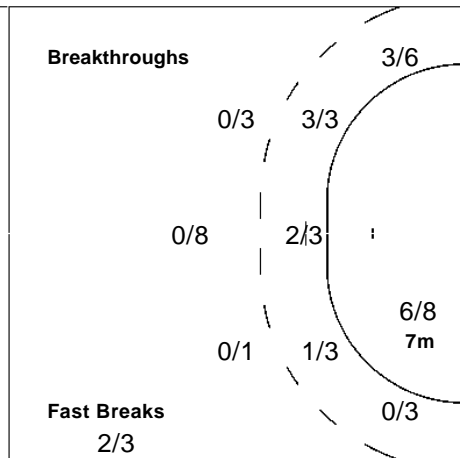

1-Blocked

2-Post 2-Blocked

Team

Goals / Shots

9/9	0/1	3/5
4/4	0/1	2/5
8/8	0/2	10/11

2-Post 3-Blocked

Offence

Defence